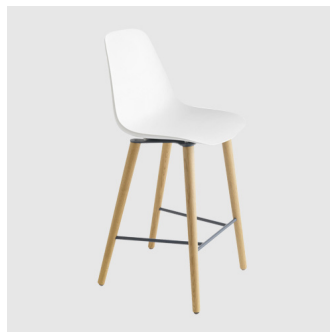

Pola Round Armchair Collection

CRASSEVIG

DESIGN LC Studio
Crassevig, Italy

The shell of the Pola Light and Pola Round seating collection has a strikingly simple shape which follows and supports the lines of the human body with amazing comfort. Constructed in polypropylene, the shells are available in 9 solid colours, with an upholstered seat pad or fully upholstered fabric or leather.

Designed for heavy contract use, Pola is ideal for hospitality, workplace, education and residential environments and is also suitable for outdoor use when specified in suitable finishes. Produced using low environmental impact processes, the Pola chair is lightweight and easily stackable 16 high without arms, or 10 high with arms.

POLA LIGHT TIMBER 4 LEG
Chair

Pola Family Cont.

**POLA LIGHT TIMBER
TRESTLE**
Chair

POLA LIGHT
Stacking Stool

POLA LIGHT TIMBER
Stool

Pola Round Options & Accessories

POLYPROPYLENE SHELL

Polypropylene shell, available in a selection of 9 house colours.