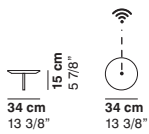

cod. 1281 / **central coffee table with wireless recharge**