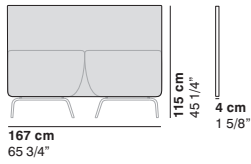

cod. 1209D / **double side panel h. 115**