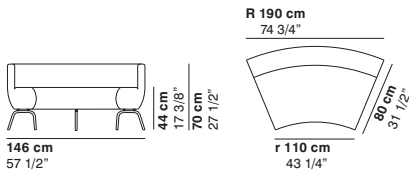

# COUCHETTE

cod. 1188 / closed element 45° R190

cod. 1189 / open element 45° R190

cod. 1190 / closed element 30° R270

cod. 1191 / open element 30° R270

cod. 1192 / closed element 45° R270

cod. 1193 / open element 45° R270