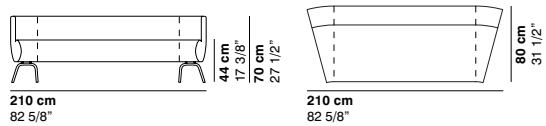

cod. 1205 / closed element 210 15° R110

cod. 1206 / terminal element 180°