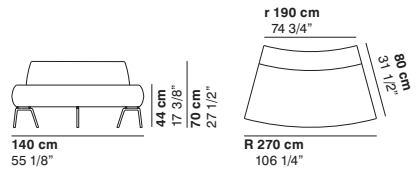

# COUCHETTE

cod. 1188 / closed element 45° R190

cod. 1189 / open element 45° R190

cod. 1190 / closed element 30° R270

cod. 1191 / open element 30° R270

cod. 1192 / closed element 45° R270

cod. 1193 / open element 45° R270