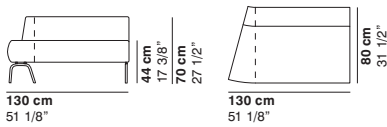

cod. 1196 / left open element 130 15° R110