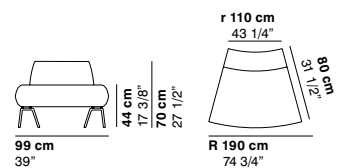

cod. 1183 / **open element 90° R110**

cod. 1184 / **closed element 60° R110**

cod. 1185 / **open element 60° R110**

cod. 1186 / **closed element 30° R190**

cod. 1187 / **open element 30° R190**

SYDNEY  
5/50 Stanley Street  
Darlinghurst