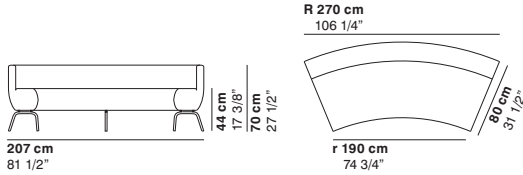

# COUCHETTE

cod. 1188 / closed element 45° R190

cod. 1189 / open element 45° R190

cod. 1190 / closed element 30° R270

cod. 1191 / open element 30° R270

cod. 1192 / closed element 45° R270

cod. 1193 / open element 45° R270