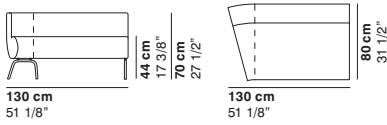

cod. 1194 / left closed element 130 15° R110