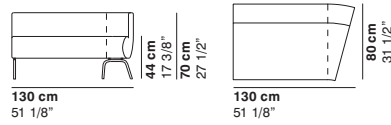

cod. 1195 / right closed element 130 15° R110