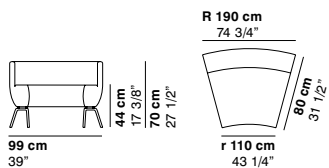

cod. 1183 / **open element 90° R110**

cod. 1184 / **closed element 60° R110**

cod. 1185 / **open element 60° R110**

cod. 1186 / **closed element 30° R190**

cod. 1187 / **open element 30° R190**

SYDNEY  
5/50 Stanley Street  
Darlinghurst