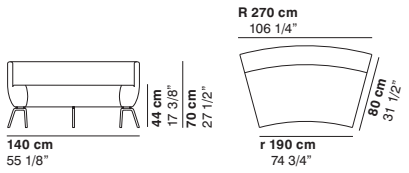

# COUCHETTE

cod. 1188 / closed element 45° R190

cod. 1189 / open element 45° R190

cod. 1190 / closed element 30° R270

cod. 1191 / open element 30° R270

cod. 1192 / closed element 45° R270

cod. 1193 / open element 45° R270