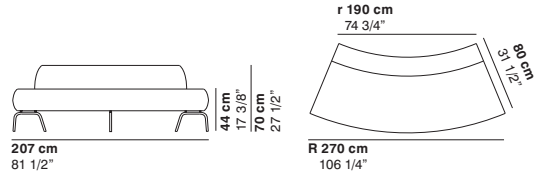

# COUCHETTE

cod. 1188 / closed element 45° R190

cod. 1189 / open element 45° R190

cod. 1190 / closed element 30° R270

cod. 1191 / open element 30° R270

cod. 1192 / closed element 45° R270

cod. 1193 / open element 45° R270