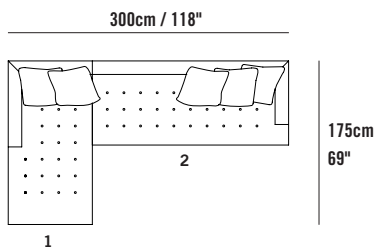

EDWCOMP02L

- 1 - EDWCHL
- 2 - EDW21R