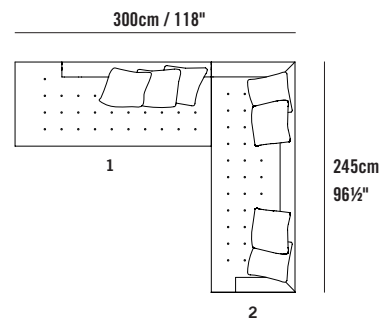

EDWCOMP05R

- 1 - EDW21SBL
- 2 - EDW24CL