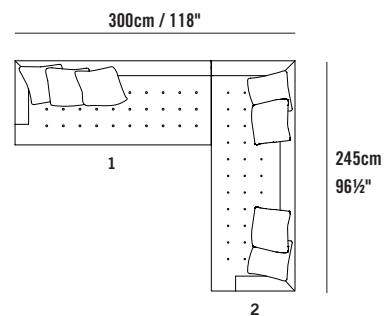

EDWCOMP06R

- 1 - EDW21L
- 2 - EDW24CL

SYDNEY
5/50 Stanley Street
Darlinghurst

+61293581155

MELBOURNE
11 Stanley Street
Collingwood

+61394170781

ownworld.com.au