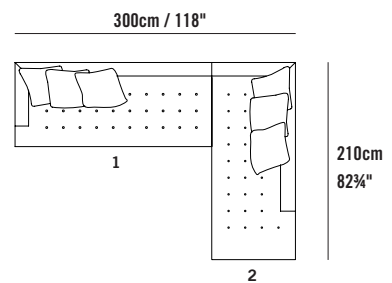

EDWCOMP03R

- 1 - EDW21L
- 2 - EDW21CHR

SYDNEY
5/50 Stanley Street
Darlinghurst

+61293581155

MELBOURNE
11 Stanley Street
Collingwood

+61394170781

ownworld.com.au