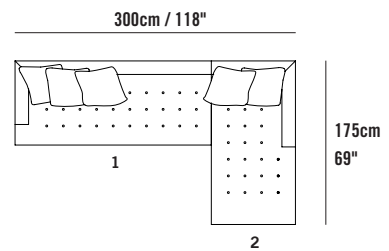

EDWCOMP02R

- 1 - EDW21L
- 2 - EDWCHR