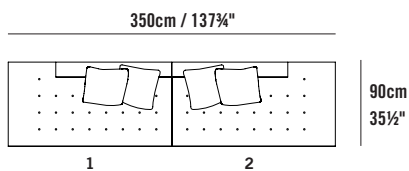

Compositions

(Top view)

Product code

EDWCOMP07

1 - EDW17SBL

2 - EDW17SBR