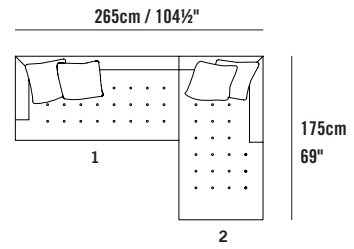

EDWCOMP01R

- 1 - EDW17L
- 2 - EDWCHR