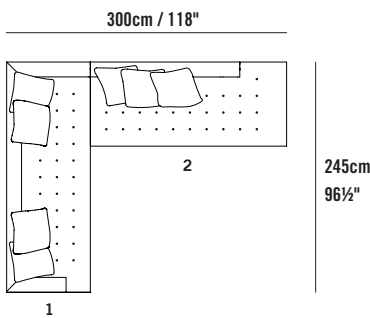

EDWCOMP05L

- 1 - EDW24CR
- 2 - EDW21SBR