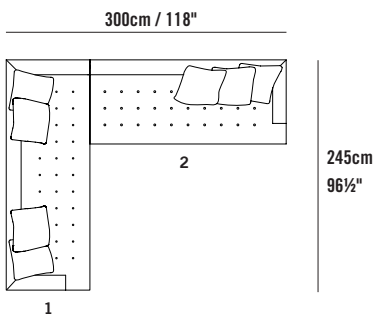

EDWCOMP06L

- 1 - EDW24CR
- 2 - EDW21R