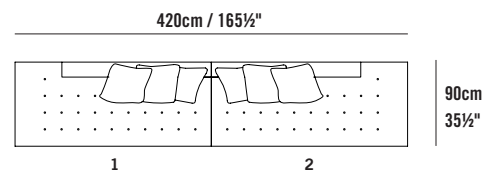

EDWCOMP08

1 - EDW21SBL

2 - EDW21SBR

SYDNEY
5/50 Stanley Street
Darlinghurst

+61293581155

MELBOURNE
11 Stanley Street
Collingwood

+61394170781

ownworld.com.au