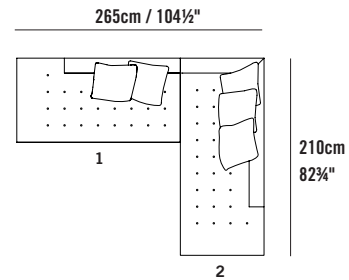

EDWCOMP04R

- 1 - EDW17SBL
- 2 - EDW21CHR