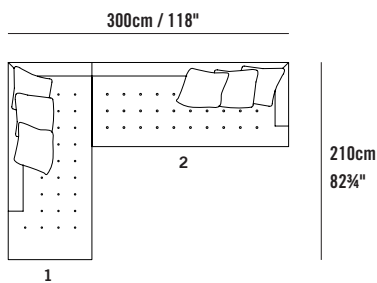

EDWCOMP03L

- 1 - EDW21CHL
- 2 - EDW21R