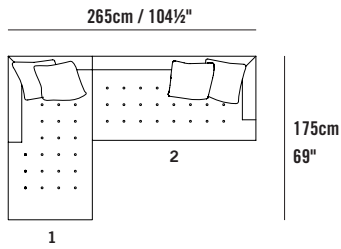

Compositions

(Top view)

Product code

EDWCOMP01L

- 1 - EDWCHL
- 2 - EDW17R