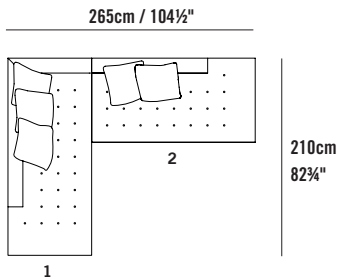

Compositions

(Top view)

Product code

EDWCOMP04L

- 1 - EDW21CHL
- 2 - EDW17SBR