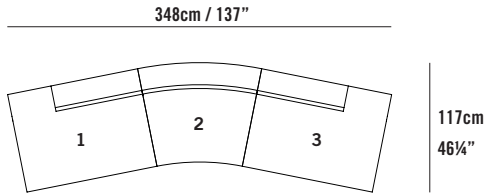

Compositions

(Top view)

Product code

ENCOMP13

- 1 - ENSSBL
- 2 - ENSCV100
- 3 - ENSSBR