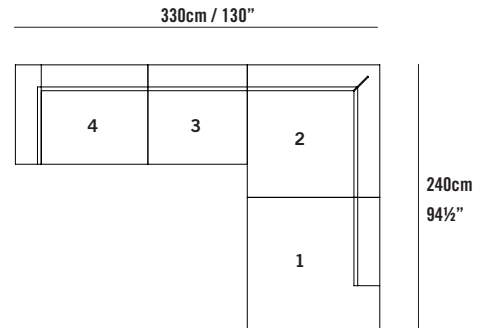

ENCOMP25R

- 1 - ENDSBR
- 2 - END10C
- 3 - ENS100
- 4 - ENS10L

SYDNEY
5/50 Stanley Street
Darlinghurst

+61293581155

MELBOURNE
11 Stanley Street
Collingwood

+61394170781

ownworld.com.au