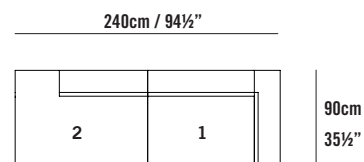

ENCOMP05R

- 1 - ENS10R
- 2 - ENSSBL

SYDNEY
5/50 Stanley Street
Darlinghurst

+61293581155

MELBOURNE
11 Stanley Street
Collingwood

+61394170781

ownworld.com.au