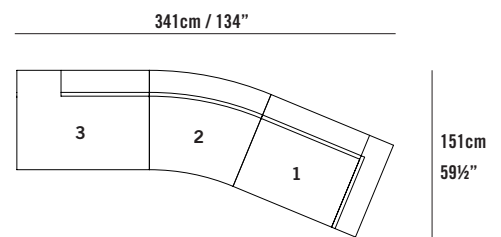

Compositions

(Top view)

Product code

ENCOMP30L

- 1 - ENS10L
- 2 - ENSCV100
- 3 - ENSSBR

ENCOMP30R

- 1 - ENS10R
- 2 - ENSCV100
- 3 - ENSSBL

SYDNEY
5/50 Stanley Street
Darlinghurst

+61293581155

MELBOURNE
11 Stanley Street
Collingwood

+61394170781

ownworld.com.au