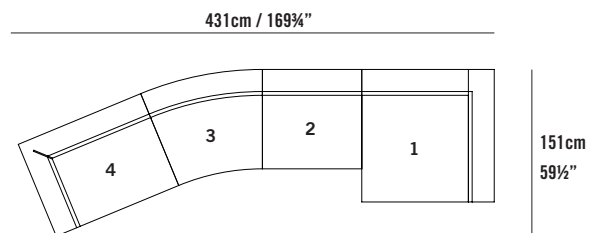

ENCOMP21R

- 1 - END10R
- 2 - ENS100
- 3 - ENSCV100
- 4 - ENS10CL

SYDNEY
5/50 Stanley Street
Darlinghurst

+61293581155

MELBOURNE
11 Stanley Street
Collingwood

+61394170781

ownworld.com.au