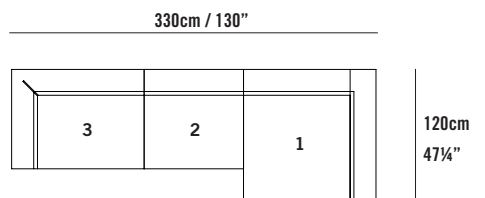

ENCOMP09R

- 1 - END10R
- 2 - ENS100
- 3 - ENS10CL

SYDNEY
5/50 Stanley Street
Darlinghurst

+61293581155

MELBOURNE
11 Stanley Street
Collingwood

+61394170781

ownworld.com.au