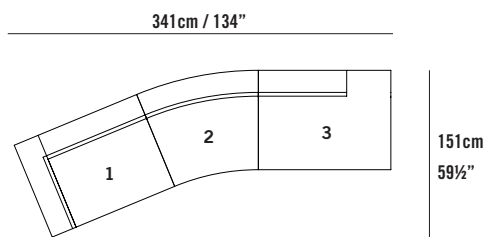

Compositions

(Top view)

Product code

ENCOMP30L

- 1 - ENS10L
- 2 - ENSCV100
- 3 - ENSSBR

ENCOMP30R

- 1 - ENS10R
- 2 - ENSCV100
- 3 - ENSSBL

SYDNEY
5/50 Stanley Street
Darlinghurst

+61293581155

MELBOURNE
11 Stanley Street
Collingwood

+61394170781

ownworld.com.au