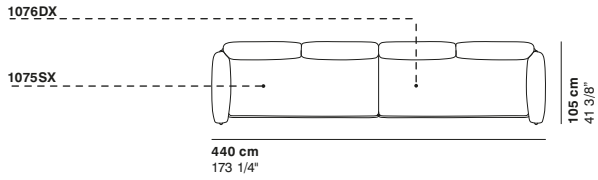

NAP WITHOUT CUSHIONS

cod. NAP01 / composition