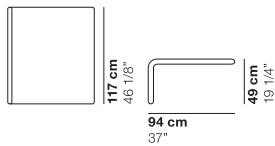

cod. 1321 / shelf 70

NODE+

cod. 1325 / acoustic back corner big 94

cod. 1326 / acoustic back corner small 94 left

cod. 1327 / acoustic back corner small 94 right

cod. 1328 / acoustic back corner big 184 left