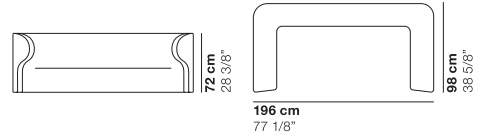

NODE+

cod. 1300 / seat 90

cod. 1301 / seat 180

cod. 1302 / seat island

cod. 1303 / seat half island

cod. 1304 / seat moon

cod. 1310 / upholstered back 90

cod. 1311 / upholstered back 180

cod. 1312 / upholstered back sofa

cod. 1313 / upholstered back 98 left/right

cod. 1315 / upholstered back 188 left

cod. 1316 / upholstered back 188 right

cod. 1317 / free upholstered back

cod. 1320 / shelf 140