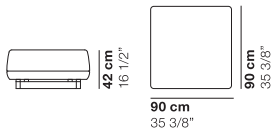

NODE+

cod. 1300 / seat 90

cod. 1301 / seat 180

cod. 1302 / seat island

cod. 1303 / seat half island

cod. 1304 / seat moon

cod. 1310 / upholstered back 90

cod. 1311 / upholstered back 180

cod. 1312 / upholstered back sofa

cod. 1313 / upholstered back 98 left/right

cod. 1315 / upholstered back 188 left

cod. 1316 / upholstered back 188 right

cod. 1317 / free upholstered back

cod. 1320 / shelf 140