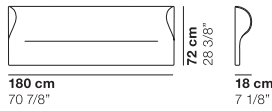

NODE+

cod. 1300 / seat 90

cod. 1301 / seat 180

cod. 1302 / seat island

cod. 1303 / seat half island

cod. 1304 / seat moon

cod. 1310 / upholstered back 90

cod. 1311 / upholstered back 180

cod. 1312 / upholstered back sofa

cod. 1313 / upholstered back 98 left/right

cod. 1315 / upholstered back 188 left

cod. 1316 / upholstered back 188 right

cod. 1317 / free upholstered back

cod. 1320 / shelf 140