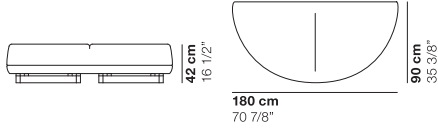

NODE+

cod. 1300 / seat 90

cod. 1301 / seat 180

cod. 1302 / seat island

cod. 1303 / seat half island

cod. 1304 / seat moon

cod. 1310 / upholstered back 90

cod. 1311 / upholstered back 180

cod. 1312 / upholstered back sofa

cod. 1313 / upholstered back 98 left/right

cod. 1315 / upholstered back 188 left

cod. 1316 / upholstered back 188 right

cod. 1317 / free upholstered back

cod. 1320 / shelf 140