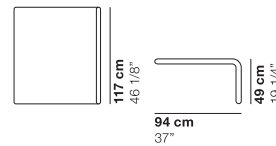

cod. 1321 / shelf 70

NODE+

cod. 1325 / acoustic back corner big 94

cod. 1326 / acoustic back corner small 94 left

cod. 1327 / acoustic back corner small 94 right

cod. 1328 / acoustic back corner big 184 left