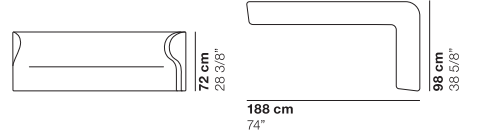

NODE+

cod. 1300 / seat 90

cod. 1301 / seat 180

cod. 1302 / seat island

cod. 1303 / seat half island

cod. 1304 / seat moon

cod. 1310 / upholstered back 90

cod. 1311 / upholstered back 180

cod. 1312 / upholstered back sofa

cod. 1313 / upholstered back 98 left/right

cod. 1315 / upholstered back 188 left

cod. 1316 / upholstered back 188 right

cod. 1317 / free upholstered back

cod. 1320 / shelf 140