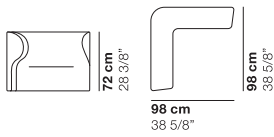

NODE+

cod. 1300 / seat 90

cod. 1301 / seat 180

cod. 1302 / seat island

cod. 1303 / seat half island

cod. 1304 / seat moon

cod. 1310 / upholstered back 90

cod. 1311 / upholstered back 180

cod. 1312 / upholstered back sofa

cod. 1313 / upholstered back 98 left/right

cod. 1315 / upholstered back 188 left

cod. 1316 / upholstered back 188 right

cod. 1317 / free upholstered back

cod. 1320 / shelf 140