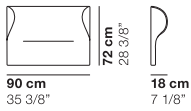

NODE+

cod. 1300 / seat 90

cod. 1301 / seat 180

cod. 1302 / seat island

cod. 1303 / seat half island

cod. 1304 / seat moon

cod. 1310 / upholstered back 90

cod. 1311 / upholstered back 180

cod. 1312 / upholstered back sofa

cod. 1313 / upholstered back 98 left/right

cod. 1315 / upholstered back 188 left

cod. 1316 / upholstered back 188 right

cod. 1317 / free upholstered back

cod. 1320 / shelf 140