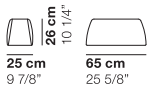

NODE+

cod. 1300 / seat 90

cod. 1301 / seat 180

cod. 1302 / seat island

cod. 1303 / seat half island

cod. 1304 / seat moon

cod. 1310 / upholstered back 90

cod. 1311 / upholstered back 180

cod. 1312 / upholstered back sofa

cod. 1313 / upholstered back 98 left/right

cod. 1315 / upholstered back 188 left

cod. 1316 / upholstered back 188 right

cod. 1317 / free upholstered back

cod. 1320 / shelf 140