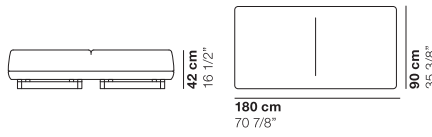

NODE+

cod. 1300 / seat 90

cod. 1301 / seat 180

cod. 1302 / seat island

cod. 1303 / seat half island

cod. 1304 / seat moon

cod. 1310 / upholstered back 90

cod. 1311 / upholstered back 180

cod. 1312 / upholstered back sofa

cod. 1313 / upholstered back 98 left/right

cod. 1315 / upholstered back 188 left

cod. 1316 / upholstered back 188 right

cod. 1317 / free upholstered back

cod. 1320 / shelf 140