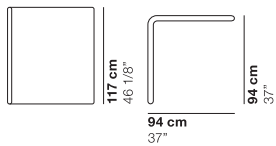

NODE+

cod. 1325 / acoustic back corner big 94