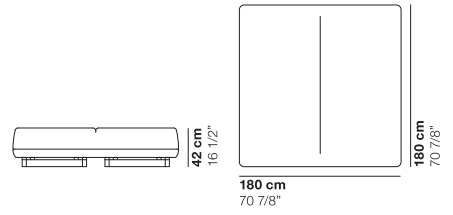

NODE+

cod. 1300 / seat 90

cod. 1301 / seat 180

cod. 1302 / seat island

cod. 1303 / seat half island

cod. 1304 / seat moon

cod. 1310 / upholstered back 90

cod. 1311 / upholstered back 180

cod. 1312 / upholstered back sofa

cod. 1313 / upholstered back 98 left/right

cod. 1315 / upholstered back 188 left

cod. 1316 / upholstered back 188 right

cod. 1317 / free upholstered back

cod. 1320 / shelf 140