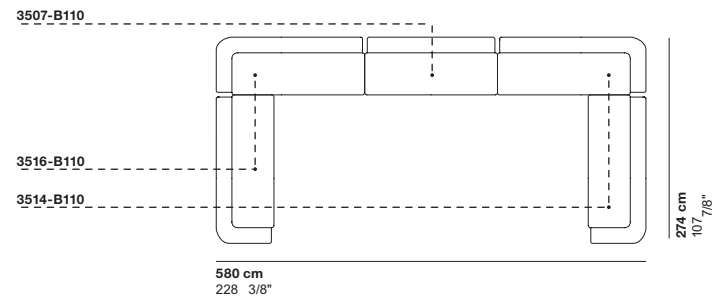

cod. VEL08 / composition

SYDNEY
5/50 Stanley Street
Darlinghurst

+61293581155

MELBOURNE
11 Stanley Street
Collingwood

+61394170781

ownworld.com.au