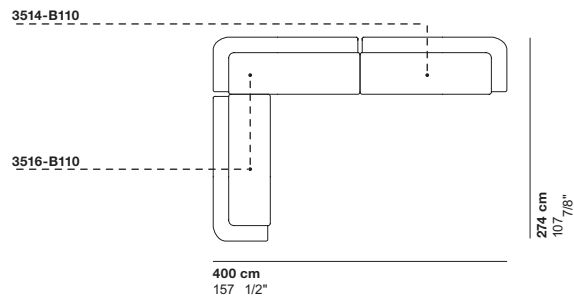

cod. VEL07 / composition