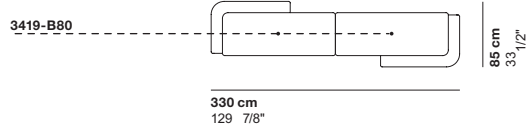

cod. VEL02 / composition