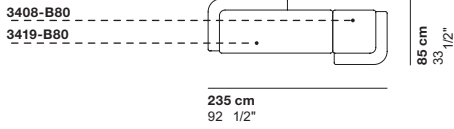

VELOUR

cod. VEL01 / composition