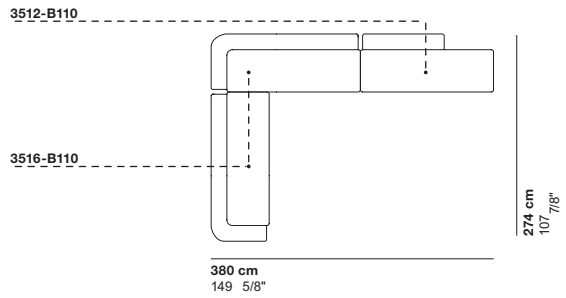

cod. VEL06 / composition