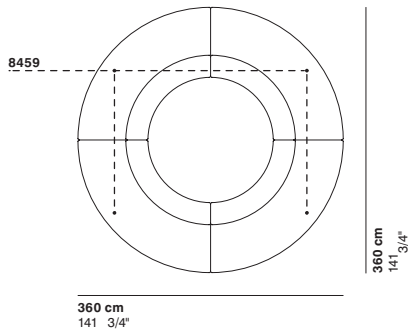

cod. WHY06 / composition