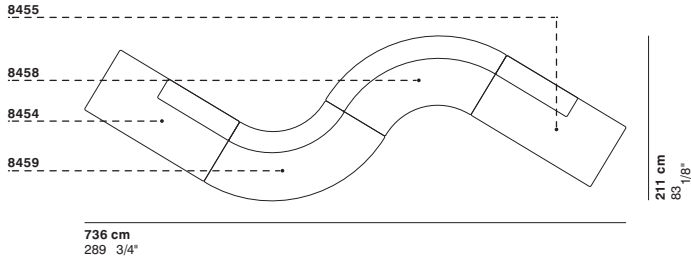

cod. WHY03 / composition