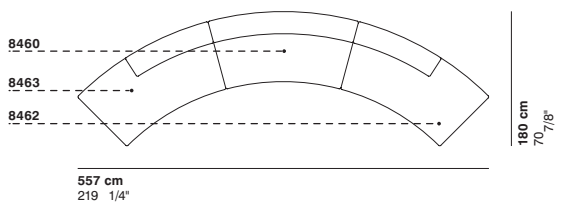

cod. WHY08 / composition

SYDNEY
5/50 Stanley Street
Darlinghurst

MELBOURNE
11 Stanley Street
Collingwood

ownworld.com.au

+61293581155

+61394170781