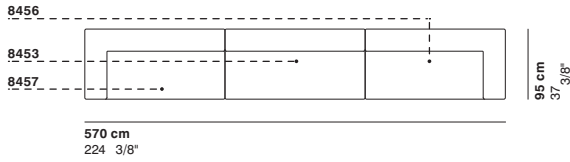

WHY NOT

cod. WHY01 / composition