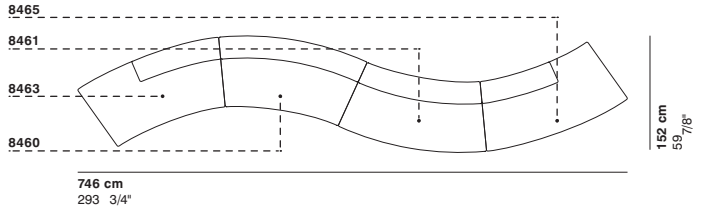

cod. WHY04 / composition