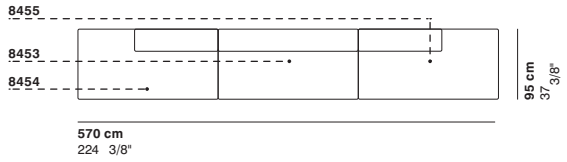

cod. WHY02 / composition