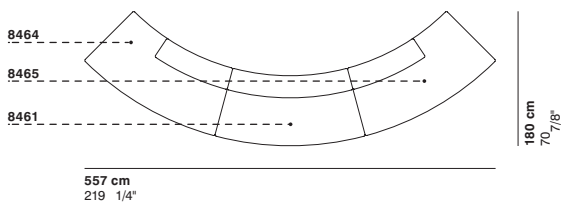

cod. WHY07 / composition