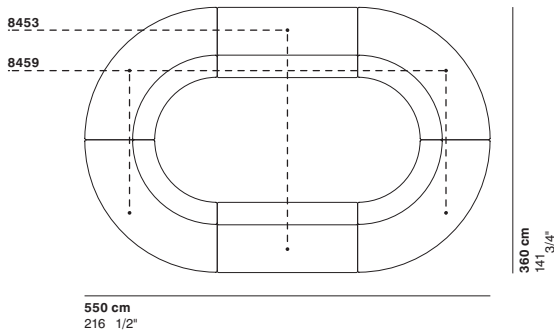

cod. WHY05 / composition