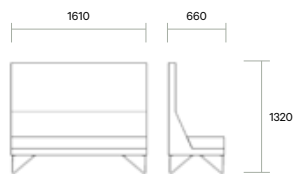

Back height: 760H

Seat height: 450H

Options

Chair, 2 seater, 2.5 seater, 3 seater and ottomans

90° and 120° corner units allow for custom layouts

Available in a variety of fabrics. Seat cushion and shell can be upholstered in contrasting colours

Dimensions

Back height: 1320H

Seat height: 450H

Options

Chair, 2 seater, 2.5 seater, 3 seater and ottomans
90° and 120° corner units allow for custom layouts

Available in a variety of fabrics. Seat cushion and shell can be upholstered in contrasting colours

ESC-600-HB

ESC-1800-HB

ESC-760-HB-A

ESC-1960-HB-A

Chair high back

3 seater high back

ESC-1200-HB

ESC-90-HB ESC-90SQ-HB

ESC-1360-HB-A

90 degree corner unit high back

2 seater high back

ESC-120-HB

ESC-1610-HB

120 degree corner unit high back

ESC-1770-HB-A

2.5 seater high back