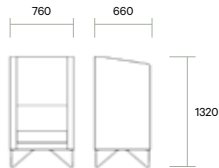

ESC-1960-HB-A