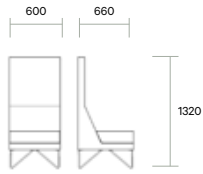

ESC-1800-HB