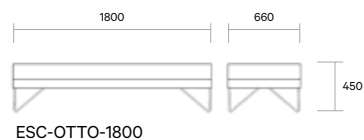

Soft seating

Escape - Ottoman

Ottomans

SYDNEY
5/50 Stanley Street
Darlinghurst

+61293581155

MELBOURNE
11 Stanley Street
Collingwood

+61394170781

ownworld.com.au