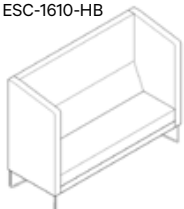

Dimensions

Back height: 1320H

Seat height: 450H

Options

Chair, 2 seater, 2.5 seater, 3 seater and ottomans
90° and 120° corner units allow for custom layouts

Available in a variety of fabrics. Seat cushion and shell can be upholstered in contrasting colours

ESC-600-HB

ESC-1800-HB

ESC-760-HB-A

ESC-1960-HB-A

Chair high back

3 seater high back

ESC-1200-HB

ESC-90-HB ESC-90SQ-HB

ESC-1360-HB-A

90 degree corner unit high back

2 seater high back

ESC-120-HB

ESC-1610-HB

120 degree corner unit high back

ESC-1770-HB-A

2.5 seater high back