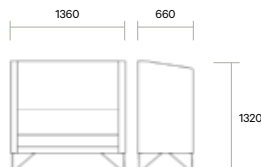

Back height: 760H

Seat height: 450H

Options

Chair, 2 seater, 2.5 seater, 3 seater and ottomans

90° and 120° corner units allow for custom layouts

Available in a variety of fabrics. Seat cushion and shell can be upholstered in contrasting colours

Dimensions

Back height: 1320H

Seat height: 450H

Options

Chair, 2 seater, 2.5 seater, 3 seater and ottomans
90° and 120° corner units allow for custom layouts

Available in a variety of fabrics. Seat cushion and shell can be upholstered in contrasting colours

ESC-600-HB

ESC-1800-HB

ESC-760-HB-A

ESC-1960-HB-A

Chair high back

3 seater high back

ESC-1200-HB

ESC-90-HB ESC-90SQ-HB

ESC-1360-HB-A

90 degree corner unit high back

2 seater high back

ESC-120-HB

ESC-1610-HB

120 degree corner unit high back

ESC-1770-HB-A

2.5 seater high back