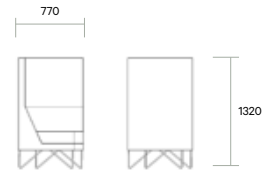

Back height: 760H

Seat height: 450H

Options

Chair, 2 seater, 2.5 seater, 3 seater and ottomans

90° and 120° corner units allow for custom layouts

Available in a variety of fabrics. Seat cushion and shell can be upholstered in contrasting colours

Dimensions

Back height: 1320H

Seat height: 450H

Options

Chair, 2 seater, 2.5 seater, 3 seater and ottomans
90° and 120° corner units allow for custom layouts

Available in a variety of fabrics. Seat cushion and shell can be upholstered in contrasting colours

ESC-600-HB

ESC-1800-HB

ESC-760-HB-A

ESC-1960-HB-A

Chair high back

3 seater high back

ESC-1200-HB

ESC-90-HB ESC-90SQ-HB

ESC-1360-HB-A

90 degree corner unit high back

2 seater high back

ESC-120-HB

ESC-1610-HB

120 degree corner unit high back

ESC-1770-HB-A

2.5 seater high back