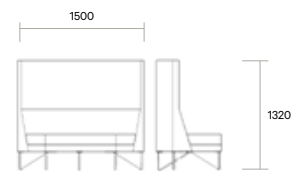

Back height: 760H

Seat height: 450H

Options

Chair, 2 seater, 2.5 seater, 3 seater and ottomans

90° and 120° corner units allow for custom layouts

Available in a variety of fabrics. Seat cushion and shell can be upholstered in contrasting colours

Dimensions

Back height: 1320H

Seat height: 450H

Options

Chair, 2 seater, 2.5 seater, 3 seater and ottomans
90° and 120° corner units allow for custom layouts

Available in a variety of fabrics. Seat cushion and shell can be upholstered in contrasting colours

ESC-600-HB

ESC-1800-HB

ESC-760-HB-A

ESC-1960-HB-A

Chair high back

3 seater high back

ESC-1200-HB

ESC-90-HB ESC-90SQ-HB

ESC-1360-HB-A

90 degree corner unit high back

2 seater high back

ESC-120-HB

ESC-1610-HB

120 degree corner unit high back

ESC-1770-HB-A

2.5 seater high back