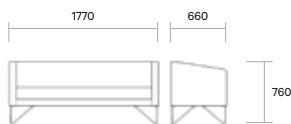

Back height: 760H

Seat height: 450H

Options

Chair, 2 seater, 2.5 seater, 3 seater and ottomans

90° and 120° corner units allow for custom layouts

Available in a variety of fabrics. Seat cushion and shell can be upholstered in contrasting colours

Dimensions

Back height: 1320H

Seat height: 450H

Options

Chair, 2 seater, 2.5 seater, 3 seater and ottomans
90° and 120° corner units allow for custom layouts

Available in a variety of fabrics. Seat cushion and shell can be upholstered in contrasting colours

Escape - Low Back

ESC-600-LB

ESC-1800-LB

ESC-760-LB-A

ESC-1960-LB-A

Chair low back

3 seater low back

ESC-1200-LB

ESC-90-LB ESC-90AQ-LB

90 degree corner unit low back

ESC-1360-LB-A

2 seater low back

ESC-120-LB

120 degree corner unit low back

ESC-1610-LB

ESC-1770-LB-A