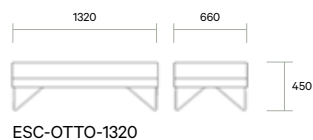

Soft seating

Escape - Ottoman

Ottomans

SYDNEY
5/50 Stanley Street
Darlinghurst

+61293581155

MELBOURNE
11 Stanley Street
Collingwood

+61394170781

ownworld.com.au