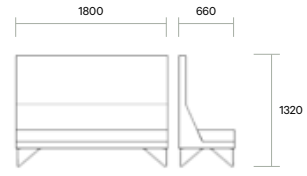

Soft seating

Escape - High Back

Chair high back

3 seater high back

90 degree corner unit high back

2 seater high back

120 degree corner unit high back

2.5 seater high back

SYDNEY
5/50 Stanley Street
Darlinghurst

MELBOURNE
11 Stanley Street
Collingwood

ownworld.com.au

+61 2 9358 1155

+61 3 9417 0781