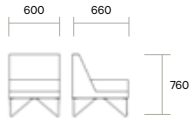

Back height: 760H

Seat height: 450H

Options

Chair, 2 seater, 2.5 seater, 3 seater and ottomans

90° and 120° corner units allow for custom layouts

Available in a variety of fabrics. Seat cushion and shell can be upholstered in contrasting colours

Dimensions

Back height: 1320H

Seat height: 450H

Options

Chair, 2 seater, 2.5 seater, 3 seater and ottomans
90° and 120° corner units allow for custom layouts

Available in a variety of fabrics. Seat cushion and shell can be upholstered in contrasting colours

Escape - High Back 3 Seater without arms

Escape - High Back 3 Seater with arms

SYDNEY
5/50 Stanley Street
Darlinghurst

+61 29358 1155

MELBOURNE
11 Stanley Street
Collingwood

+61 39417 0781

ownworld.com.au

Soft seating

Escape - Low Back

ESC-600-LB

ESC-1800-LB

ESC-760-LB-A

ESC-1960-LB-A

Chair low back

3 seater low back

ESC-1200-LB