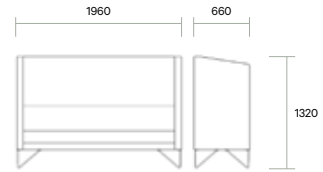

Back height: 760H

Seat height: 450H

Options

Chair, 2 seater, 2.5 seater, 3 seater and ottomans

90° and 120° corner units allow for custom layouts

Available in a variety of fabrics. Seat cushion and shell can be upholstered in contrasting colours

Dimensions

Back height: 1320H

Seat height: 450H

Options

Chair, 2 seater, 2.5 seater, 3 seater and ottomans
90° and 120° corner units allow for custom layouts

Available in a variety of fabrics. Seat cushion and shell can be upholstered in contrasting colours

ESC-600-HB

ESC-1800-HB

ESC-760-HB-A

ESC-1960-HB-A

Chair high back

3 seater high back

ESC-1200-HB

ESC-90-HB ESC-90SQ-HB

ESC-1360-HB-A

90 degree corner unit high back

2 seater high back

ESC-120-HB

ESC-1610-HB

120 degree corner unit high back

ESC-1770-HB-A

2.5 seater high back