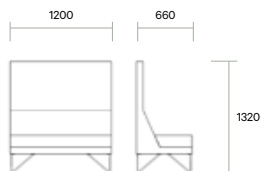

Back height: 760H

Seat height: 450H

Options

Chair, 2 seater, 2.5 seater, 3 seater and ottomans

90° and 120° corner units allow for custom layouts

Available in a variety of fabrics. Seat cushion and shell can be upholstered in contrasting colours

Dimensions

Back height: 1320H

Seat height: 450H

Options

Chair, 2 seater, 2.5 seater, 3 seater and ottomans
90° and 120° corner units allow for custom layouts

Available in a variety of fabrics. Seat cushion and shell can be upholstered in contrasting colours

ESC-600-HB

ESC-1800-HB

ESC-760-HB-A

ESC-1960-HB-A

Chair high back

3 seater high back

ESC-1200-HB

ESC-90-HB ESC-90SQ-HB

ESC-1360-HB-A

90 degree corner unit high back

2 seater high back

ESC-120-HB

ESC-1610-HB

120 degree corner unit high back

ESC-1770-HB-A

2.5 seater high back