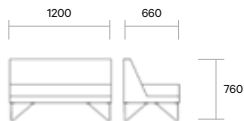

Back height: 760H

Seat height: 450H

Options

Chair, 2 seater, 2.5 seater, 3 seater and ottomans

90° and 120° corner units allow for custom layouts

Available in a variety of fabrics. Seat cushion and shell can be upholstered in contrasting colours

Dimensions

Back height: 1320H

Seat height: 450H

Options

Chair, 2 seater, 2.5 seater, 3 seater and ottomans
90° and 120° corner units allow for custom layouts

Available in a variety of fabrics. Seat cushion and shell can be upholstered in contrasting colours

Escape - Low Back

ESC-600-LB

ESC-1800-LB

ESC-760-LB-A

ESC-1960-LB-A

Chair low back

3 seater low back

ESC-1200-LB

ESC-90-LB ESC-90AQ-LB

90 degree corner unit low back

ESC-1360-LB-A

2 seater low back

ESC-120-LB

120 degree corner unit low back

ESC-1610-LB

ESC-1770-LB-A