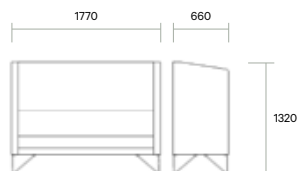

Back height: 760H

Seat height: 450H

Options

Chair, 2 seater, 2.5 seater, 3 seater and ottomans

90° and 120° corner units allow for custom layouts

Available in a variety of fabrics. Seat cushion and shell can be upholstered in contrasting colours

Dimensions

Back height: 1320H

Seat height: 450H

Options

Chair, 2 seater, 2.5 seater, 3 seater and ottomans
90° and 120° corner units allow for custom layouts

Available in a variety of fabrics. Seat cushion and shell can be upholstered in contrasting colours

ESC-600-HB

ESC-1800-HB

ESC-760-HB-A

ESC-1960-HB-A

Chair high back

3 seater high back

ESC-1200-HB

ESC-90-HB ESC-90SQ-HB

ESC-1360-HB-A

90 degree corner unit high back

2 seater high back

ESC-120-HB

ESC-1610-HB

120 degree corner unit high back

ESC-1770-HB-A

2.5 seater high back