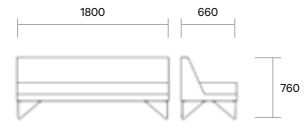

Back height: 760H

Seat height: 450H

Options

Chair, 2 seater, 2.5 seater, 3 seater and ottomans

90° and 120° corner units allow for custom layouts

Available in a variety of fabrics. Seat cushion and shell can be upholstered in contrasting colours

Dimensions

Back height: 1320H

Seat height: 450H

Options

Chair, 2 seater, 2.5 seater, 3 seater and ottomans
90° and 120° corner units allow for custom layouts

Available in a variety of fabrics. Seat cushion and shell can be upholstered in contrasting colours

Escape - Low Back

ESC-600-LB

ESC-1800-LB

ESC-760-LB-A

ESC-1960-LB-A

Chair low back

3 seater low back

ESC-1200-LB