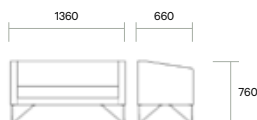

Back height: 760H

Seat height: 450H

Options

Chair, 2 seater, 2.5 seater, 3 seater and ottomans

90° and 120° corner units allow for custom layouts

Available in a variety of fabrics. Seat cushion and shell can be upholstered in contrasting colours

Dimensions

Back height: 1320H

Seat height: 450H

Options

Chair, 2 seater, 2.5 seater, 3 seater and ottomans
90° and 120° corner units allow for custom layouts

Available in a variety of fabrics. Seat cushion and shell can be upholstered in contrasting colours

Escape - Low Back

ESC-600-LB

ESC-1800-LB

ESC-760-LB-A

ESC-1960-LB-A

Chair low back

3 seater low back

ESC-1200-LB

ESC-90-LB ESC-90AQ-LB

90 degree corner unit low back

ESC-1360-LB-A

2 seater low back

ESC-120-LB

120 degree corner unit low back

ESC-1610-LB

ESC-1770-LB-A