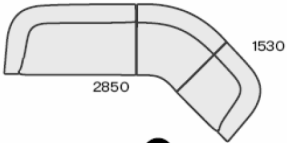

CONFIGURATIONS

1

2

3

4

5

6

7

8

9

10

11

12

SYDNEY
5/50 Stanley Street
Darlinghurst

+61293581155

MELBOURNE
11 Stanley Street
Collingwood

+61394170781

ownworld.com.au