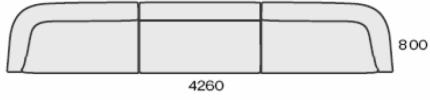

CONFIGURATIONS

1

2

3

4

5

6

7

8

9

10

11

12

SYDNEY
5/50 Stanley Street
Darlinghurst

+61293581155

MELBOURNE
11 Stanley Street
Collingwood

+61394170781

ownworld.com.au