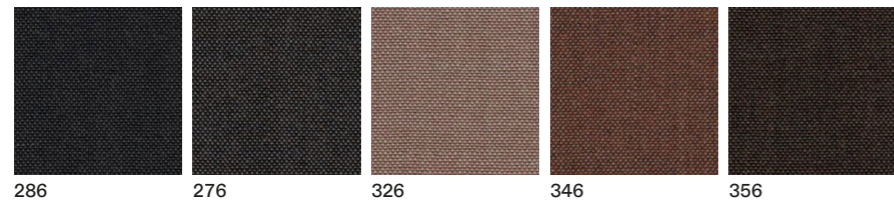

Tessuti, Fabrics

Tessuti, Fabrics

Tessuti, Fabrics

Tessuti, Fabrics

ECO

Cat. B
Eve
Tessuto
Fabric

Cat. C
Reflect
Tessuto
Fabric
7 Kvadrat

Cat. C
Teraskin Nappa
Ecopelle
Faux Leather

Tessuti, Fabrics

OUTDOOR

Cat. A
Vortice
Tessuto
Fabric

Cat. A
Yacht Regatta
Ecopelle
Faux Leather

Cat. B
Clouds Openair
Tessuto
Fabric

Cat. B
Clouds Setting
Tessuto
Fabric

Tinte, Stained wood

Laccati, Lacquered