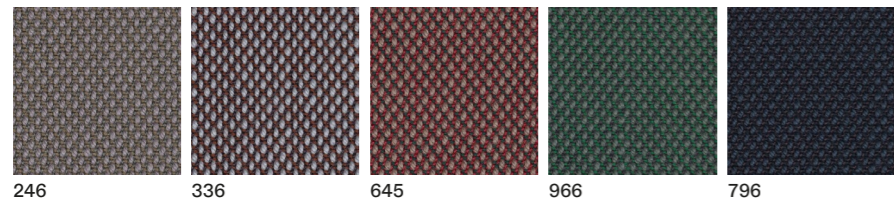

Tessuti, Fabrics

Tessuti, Fabrics

Tessuti, Fabrics

Tessuti, Fabrics

ECO

Cat. B
Eve
Tessuto
Fabric

Cat. C
Reflect
Tessuto
Fabric
7 Kvadrat

Cat. C
Teraskin Nappa
Ecopelle
Faux Leather

Tessuti, Fabrics

OUTDOOR

Cat. A
Vortice
Tessuto
Fabric

Cat. A
Yacht Regatta
Ecopelle
Faux Leather

Cat. B
Clouds Openair
Tessuto
Fabric

Cat. B
Clouds Setting
Tessuto
Fabric

Tinte, Stained wood

Laccati, Lacquered