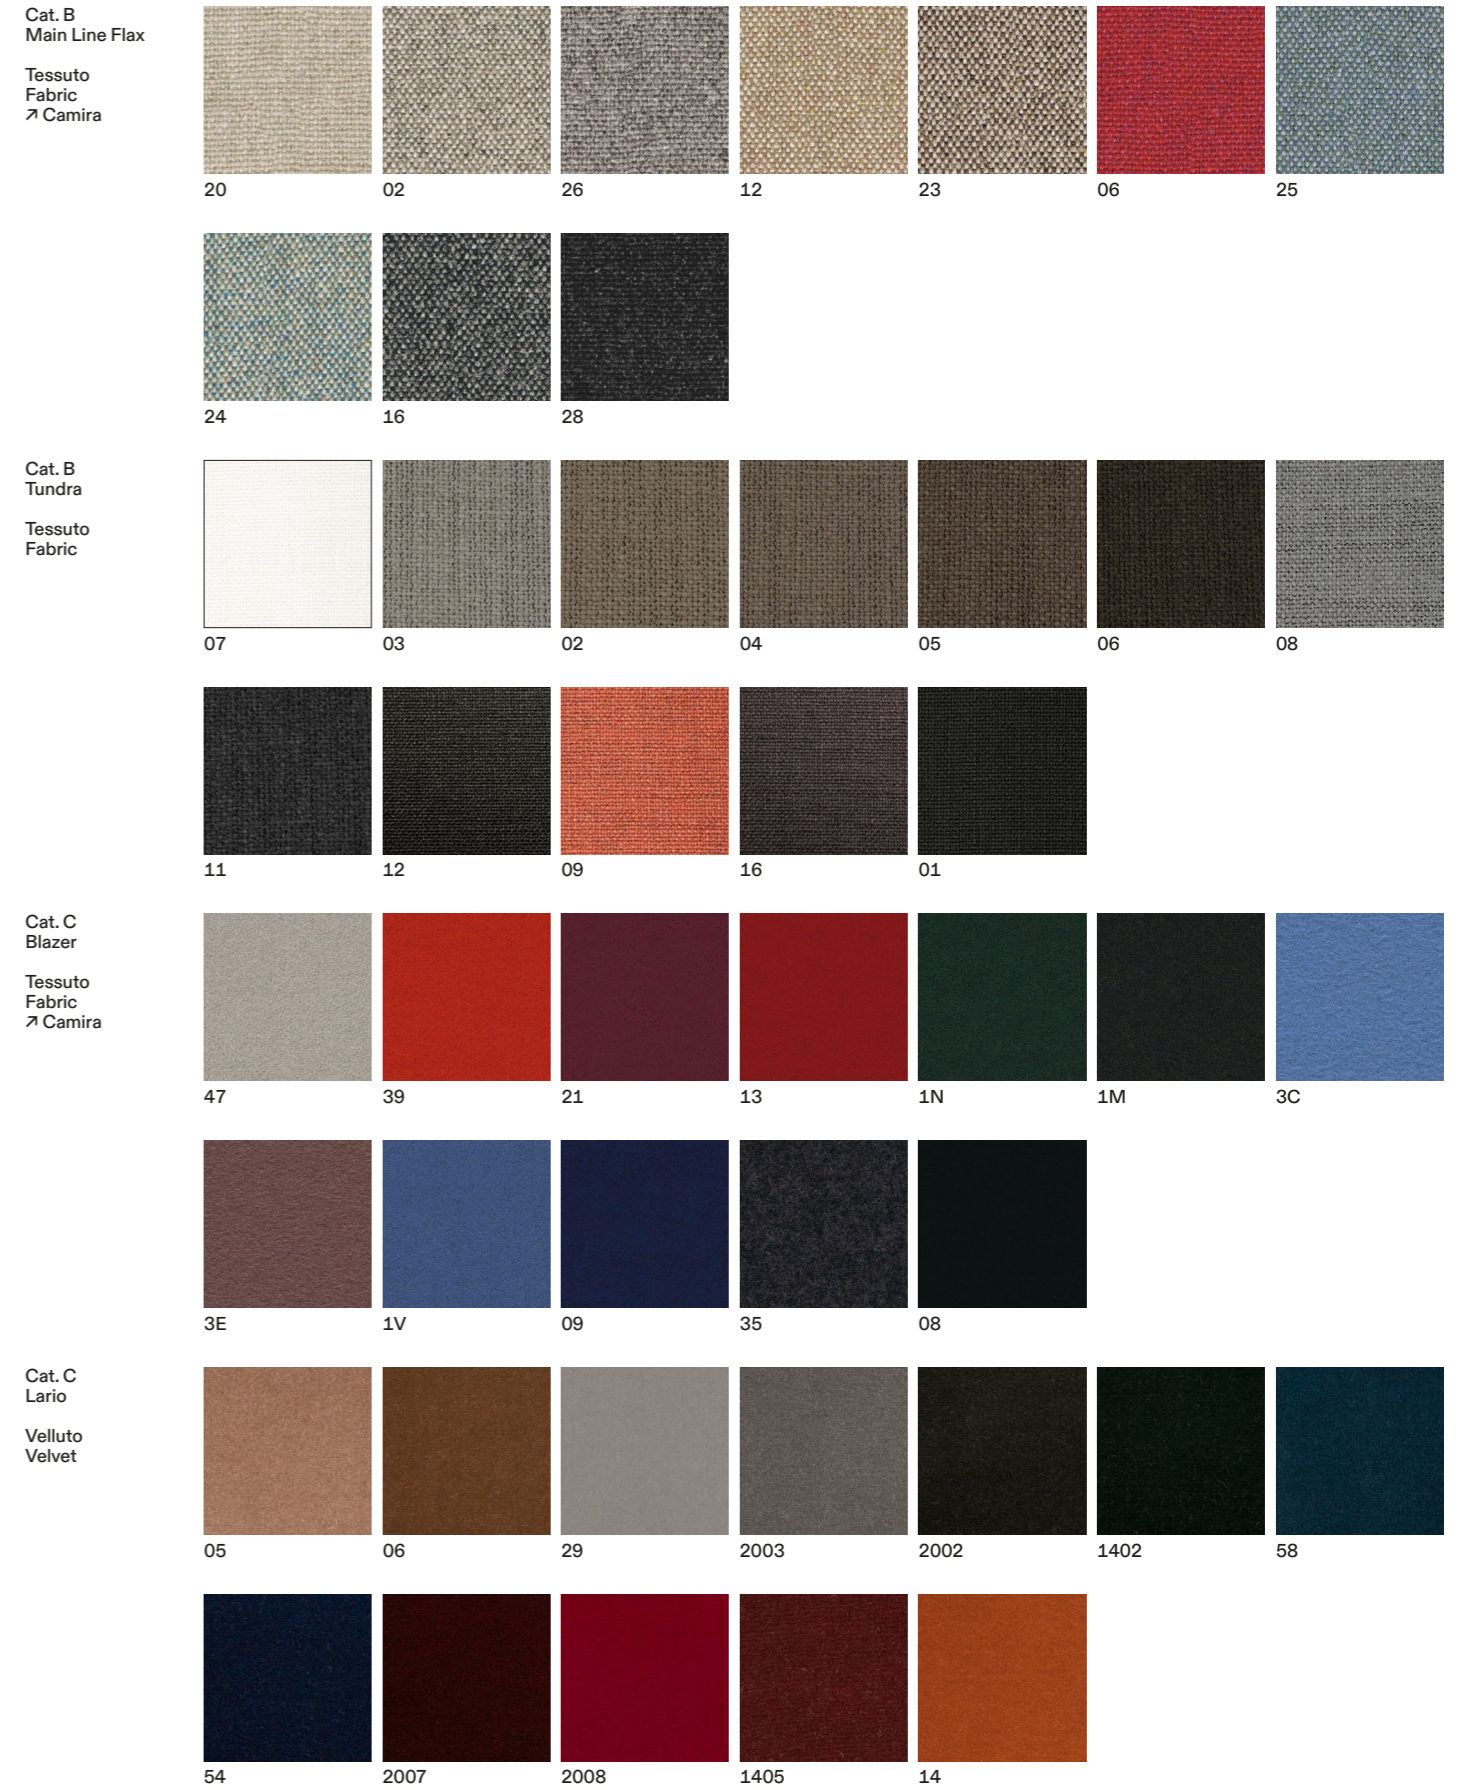

Tessuti, Fabrics

Tessuti, Fabrics

Tessuti, Fabrics

Tessuti, Fabrics

ECO

Cat. B
Eve
Tessuto
Fabric

Cat. C
Reflect
Tessuto
Fabric
7 Kvadrat

Cat. C
Teraskin Nappa
Ecopelle
Faux Leather

Tessuti, Fabrics

OUTDOOR

Cat. A
Vortice
Tessuto
Fabric

Cat. A
Yacht Regatta
Ecopelle
Faux Leather

Cat. B
Clouds Openair
Tessuto
Fabric

Cat. B
Clouds Setting
Tessuto
Fabric

Tinte, Stained wood

Laccati, Lacquered

Aniline, Anilines