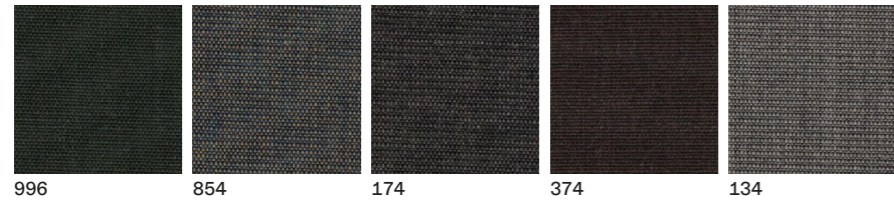

Tessuti, Fabrics

Tessuti, Fabrics

Tessuti, Fabrics

Tessuti, Fabrics

ECO

Cat. B
Eve
Tessuto
Fabric

Cat. C
Reflect
Tessuto
Fabric
7 Kvadrat

Cat. C
Teraskin Nappa
Ecopelle
Faux Leather

Tessuti, Fabrics

OUTDOOR

Cat. A
Vortice
Tessuto
Fabric

Cat. A
Yacht Regatta
Ecopelle
Faux Leather

Cat. B
Clouds Openair
Tessuto
Fabric

Cat. B
Clouds Setting
Tessuto
Fabric

Tinte, Stained wood

Laccati, Lacquered