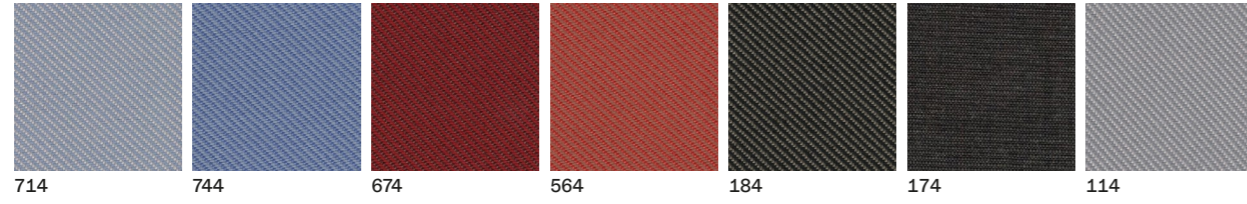

Tessuti, Fabrics

Tessuti, Fabrics

Tessuti, Fabrics

Tessuti, Fabrics

ECO

Cat. B
Eve
Tessuto
Fabric

Cat. C
Reflect
Tessuto
Fabric
7 Kvadrat

Cat. C
Teraskin Nappa
Ecopelle
Faux Leather

Tessuti, Fabrics

OUTDOOR

Cat. A
Vortice
Tessuto
Fabric

Cat. A
Yacht Regatta
Ecopelle
Faux Leather

Cat. B
Clouds Openair
Tessuto
Fabric

Cat. B
Clouds Setting
Tessuto
Fabric

Tinte, Stained wood

Laccati, Lacquered