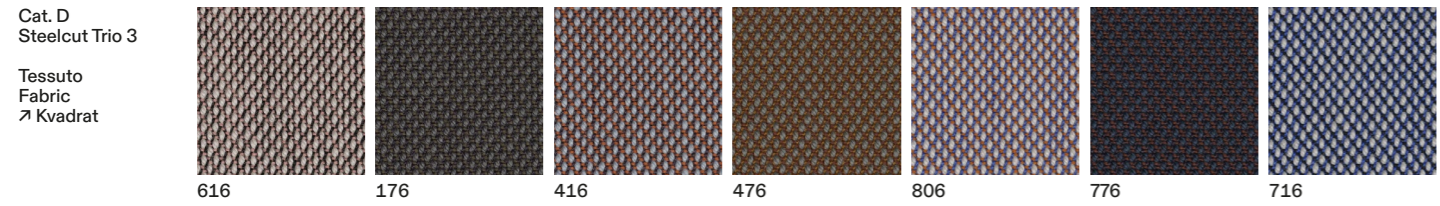

Tessuti, Fabrics

Tessuti, Fabrics

Tessuti, Fabrics

Tessuti, Fabrics

ECO

Cat. B
Eve
Tessuto
Fabric

Cat. C
Reflect
Tessuto
Fabric
7 Kvadrat

Cat. C
Teraskin Nappa
Ecopelle
Faux Leather

Tessuti, Fabrics

OUTDOOR

Cat. A
Vortice
Tessuto
Fabric

Cat. A
Yacht Regatta
Ecopelle
Faux Leather

Cat. B
Clouds Openair
Tessuto
Fabric

Cat. B
Clouds Setting
Tessuto
Fabric

Tinte, Stained wood

Laccati, Lacquered