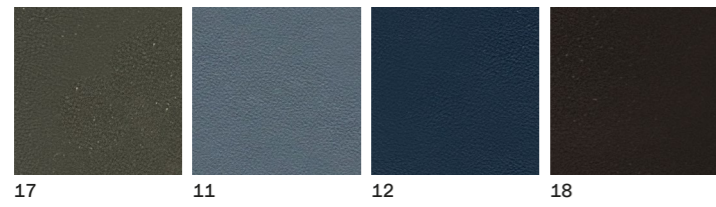

Tessuti, Fabrics

Tessuti, Fabrics

Tessuti, Fabrics

Tessuti, Fabrics

ECO

Cat. B
Eve
Tessuto
Fabric

Cat. C
Reflect
Tessuto
Fabric
7 Kvadrat

Cat. C
Teraskin Nappa
Ecopelle
Faux Leather

Tessuti, Fabrics

OUTDOOR

Cat. A
Vortice
Tessuto
Fabric

Cat. A
Yacht Regatta
Ecopelle
Faux Leather

Cat. B
Clouds Openair
Tessuto
Fabric

Cat. B
Clouds Setting
Tessuto
Fabric

Tinte, Stained wood

Laccati, Lacquered