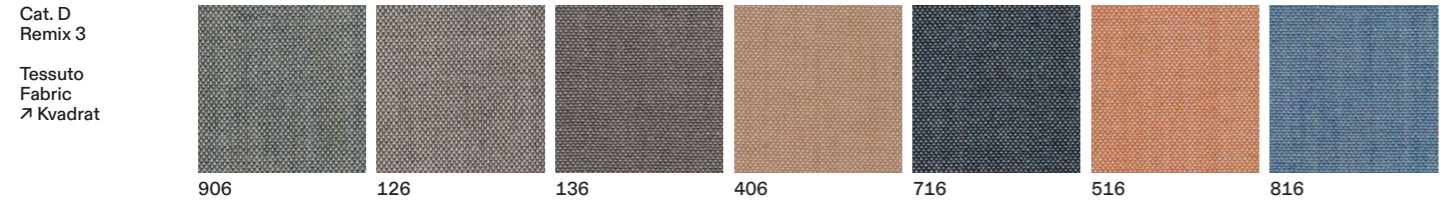

Tessuti, Fabrics

Tessuti, Fabrics

Tessuti, Fabrics

Tessuti, Fabrics

ECO

Cat. B
Eve
Tessuto
Fabric

Cat. C
Reflect
Tessuto
Fabric
7 Kvadrat

Cat. C
Teraskin Nappa
Ecopelle
Faux Leather

Tessuti, Fabrics

OUTDOOR

Cat. A
Vortice
Tessuto
Fabric

Cat. A
Yacht Regatta
Ecopelle
Faux Leather

Cat. B
Clouds Openair
Tessuto
Fabric

Cat. B
Clouds Setting
Tessuto
Fabric

Tinte, Stained wood

Laccati, Lacquered