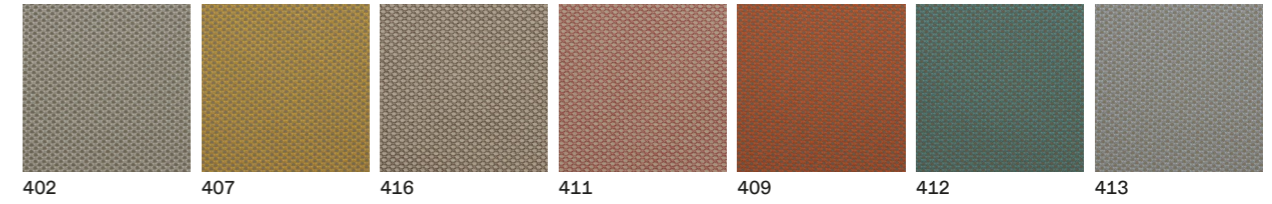

Tessuti, Fabrics

OUTDOOR

Cat. A
Vortice
Tessuto
Fabric

Cat. A
Yacht Regatta
Ecopelle
Faux Leather

Cat. B
Clouds Openair
Tessuto
Fabric

Cat. B
Clouds Setting
Tessuto
Fabric

Tinte, Stained wood

Laccati, Lacquered