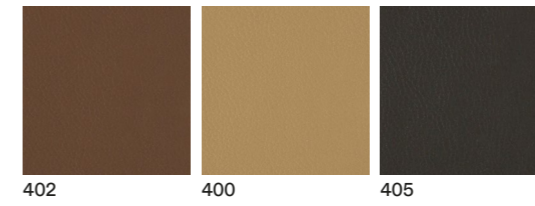

Tessuti, Fabrics

Tessuti, Fabrics

Tessuti, Fabrics

Tessuti, Fabrics

ECO

Cat. B
Eve
Tessuto
Fabric

Cat. C
Reflect
Tessuto
Fabric
7 Kvadrat

Cat. C
Teraskin Nappa
Ecopelle
Faux Leather

Tessuti, Fabrics

OUTDOOR

Cat. A
Vortice
Tessuto
Fabric

Cat. A
Yacht Regatta
Ecopelle
Faux Leather

Cat. B
Clouds Openair
Tessuto
Fabric

Cat. B
Clouds Setting
Tessuto
Fabric

Tinte, Stained wood

Laccati, Lacquered