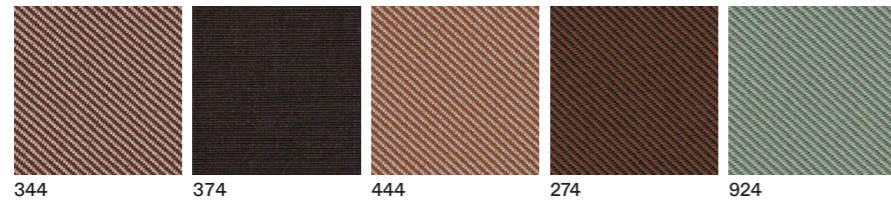

Tessuti, Fabrics

Tessuti, Fabrics

Tessuti, Fabrics

Tessuti, Fabrics

ECO

Cat. B
Eve
Tessuto
Fabric

Cat. C
Reflect
Tessuto
Fabric
7 Kvadrat

Cat. C
Teraskin Nappa
Ecopelle
Faux Leather

Tessuti, Fabrics

OUTDOOR

Cat. A
Vortice
Tessuto
Fabric

Cat. A
Yacht Regatta
Ecopelle
Faux Leather

Cat. B
Clouds Openair
Tessuto
Fabric

Cat. B
Clouds Setting
Tessuto
Fabric

Tinte, Stained wood

Laccati, Lacquered