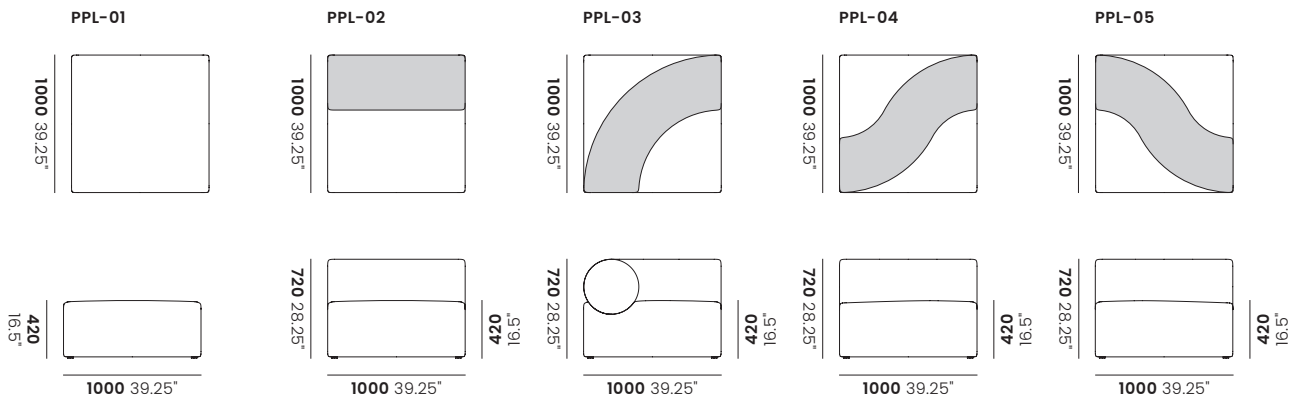

Notes

- Each seating module supplied with connectors, used to link modules together.
- Integration of power units into seating modules available.

Finishes

Upholstery

Fabric
COM

Leather
COL

Side Table

White
Powder Coat

Black
Powder Coat

Custom
Powder Coat

Dimensions

Seat

Side Table