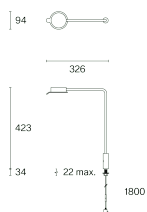

Art. No. / EAN code

102T100 / 7330492005003

102T105 / 7330492008448

w102 Chipperfield f

w102 Chipperfield w

Article-specific information

Version
Mounting
LED Colour temperature (CCT) / Luminous flux
Voltage / System power
Efficacy
Light control
Net weight
Packaging dimensions
Gross weight

f
Floor base
2700 K / 462 lm
100–240 V / 7.5 W
60 lm / W
Dimmer switch on cord
6.2 kg
L118 × W40 × H12 cm (0.06 m ³)
8.4 kg

w
Wall bracket
2700 K / 462 lm
100–240 V / 7.5 W
60 lm / W
Dimmer switch on cord
0.8 kg
L36 × W30 × H12 cm (0.01 m ³)
1.4 kg

Finish
Brass 
Dark steel 
Brass / Dark steel 

Art. No. / EAN code
102F105 / 7330492008509
102F005 / 7330492008493

Art. No. / EAN code
102W100 / 7330492008479
102W105 / 7330492008486

w102 Chipperfield p

Article-specific information

Version	p
Mounting	Pin — integrated (hole ø 15 mm)
LED Colour temperature (CCT) / Luminous flux	2700 K / 462 lm
Voltage / System power	100–240 V / 7.5 W
Efficacy	60 lm / W
Light control	Integrated dimmer switch
Net weight	0.9 kg
Packaging dimensions	L51 × W36 × H12 cm (0.02 m ³)
Gross weight	1.9 kg