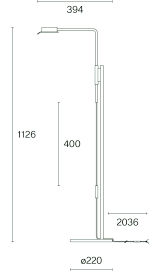

Base

2700 K / 462 lm

100–240 V / 7.5 W

60 lm / W

Integrated dimmer switch

2.3 kg

L51 × W36 × H12 cm (0.02 m³)

3.3 kg

Art. No. / EAN code

102T100 / 7330492005003

102T105 / 7330492008448

w102 Chipperfield f

w102 Chipperfield w

Article-specific information

Version
Mounting
LED Colour temperature (CCT) / Luminous flux
Voltage / System power
Efficacy
Light control
Net weight
Packaging dimensions
Gross weight

f
Floor base
2700 K / 462 lm
100–240 V / 7.5 W
60 lm / W
Dimmer switch on cord
6.2 kg
L118 × W40 × H12 cm (0.06 m ³)
8.4 kg

w
Wall bracket
2700 K / 462 lm
100–240 V / 7.5 W
60 lm / W
Dimmer switch on cord
0.8 kg
L36 × W30 × H12 cm (0.01 m ³)
1.4 kg

Version	p
Mounting	Pin — integrated (hole ø 15 mm)
LED Colour temperature (CCT) / Luminous flux	2700 K / 462 lm
Voltage / System power	100–240 V / 7.5 W
Efficacy	60 lm / W
Light control	Integrated dimmer switch
Net weight	0.9 kg
Packaging dimensions	L51 × W36 × H12 cm (0.02 m ³)
Gross weight	1.9 kg