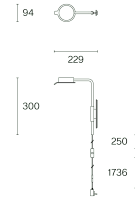

Base

2700 K / 462 lm

100–240 V / 7.5 W

60 lm / W

Integrated dimmer switch

2.3 kg

L51 × W36 × H12 cm (0.02 m³)

3.3 kg

Art. No. / EAN code

102T100 / 7330492005003

102T105 / 7330492008448

w102 Chipperfield f

w102 Chipperfield w

Article-specific information

Version
Mounting
LED Colour temperature (CCT) / Luminous flux
Voltage / System power
Efficacy
Light control
Net weight
Packaging dimensions
Gross weight

f
Floor base
2700 K / 462 lm
100–240 V / 7.5 W
60 lm / W
Dimmer switch on cord
6.2 kg
L118 × W40 × H12 cm (0.06 m ³)
8.4 kg

w
Wall bracket
2700 K / 462 lm
100–240 V / 7.5 W
60 lm / W
Dimmer switch on cord
0.8 kg
L36 × W30 × H12 cm (0.01 m ³)
1.4 kg

Version	p
Mounting	Pin — integrated (hole ø 15 mm)
LED Colour temperature (CCT) / Luminous flux	2700 K / 462 lm
Voltage / System power	100–240 V / 7.5 W
Efficacy	60 lm / W
Light control	Integrated dimmer switch
Net weight	0.9 kg
Packaging dimensions	L51 × W36 × H12 cm (0.02 m ³)
Gross weight	1.9 kg