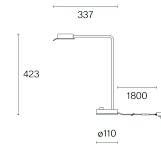

Packaging dimensions

Gross weight

Finish

Brass

Dark steel

Brass / Dark steel

w102 Chipperfield b

b

Version	p
Mounting	Pin — integrated (hole ø 15 mm)
LED Colour temperature (CCT) / Luminous flux	2700 K / 462 lm
Voltage / System power	100–240 V / 7.5 W
Efficacy	60 lm / W
Light control	Integrated dimmer switch
Net weight	0.9 kg
Packaging dimensions	L51 × W36 × H12 cm (0.02 m ³)
Gross weight	1.9 kg