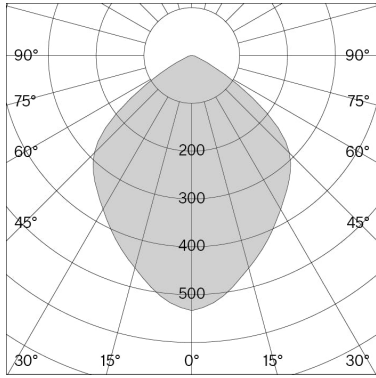

w102 Chipperfield b

Technical information

Physical

Material	Shade, arm, floor stand, base, wall bracket & pin: solid brass / steel Dimmer housing on cord: ABS

Optics	Diffuser & reflector: polycarbonate

IP rating	20

Protection class	II

LED

Light source	COB LED (included)

Life time expectancy	L80 / 50,000 h

CRI Colour Rendering Index	97

Standard deviation of colour matching	3-step MacAdam

Replaceable by a professional

The technical data represent rated values for an ambient temperature of 25°C. The data values for the luminous flux are initially subject to a tolerance of +/- 10%, those for the electrical connected load are initially subject to a tolerance of +/- 10%, and those for the colour temperature are initially subject to a tolerance of +/- 150 K. No liability is assumed for typographical or printing errors. The applicable General Terms & Conditions apply.

Article-specific information

Version

Mounting

LED Colour temperature (CCT) / Luminous flux

Voltage / System power

Efficacy

Light control

Net weight

Packaging dimensions

Gross weight

Finish

Brass

Dark steel

Brass / Dark steel

w102 Chipperfield b

b

Base

2700 K / 462 lm

100–240 V / 7.5 W

60 lm / W

Integrated dimmer switch

2.3 kg

L51 × W36 × H12 cm (0.02 m³)

3.3 kg

Art. No. / EAN code

102T100 / 7330492005003

102T105 / 7330492008448