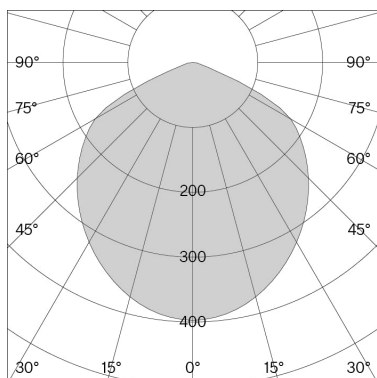

w103 Sempé s1 traffic white

Technical information

Physical

Material	Shade, LED engine & rail: aluminium Canopy: polycarbonate
-----------------	--

Optics	Diffuser: polycarbonate
---------------	-------------------------

Ceiling suspended – Canopy included

2700 K / 414 lm

49 lm / W

220–240 V / 8.4 W

Phase-cut dim

0.9 kg

L36 × W36 × H21 cm (0.03 m³)

2.2kg