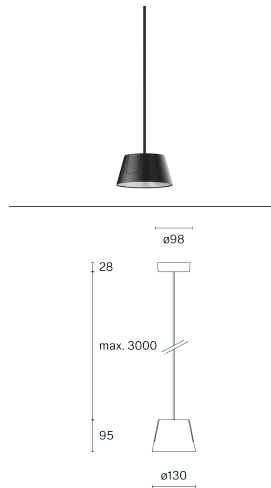

w222 Focal s