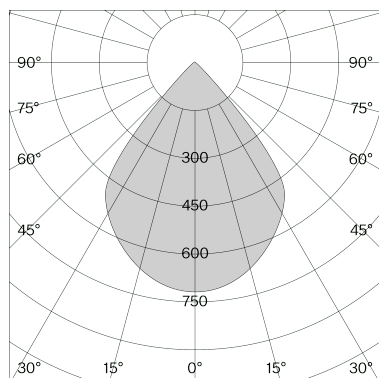

w222 Focal

Technical information

Physical	
Material	Lamp body: aluminium Canopy: polycarbonate
Optics	Lens: PMMA Reflector: polycarbonate
IP rating	20
Protection class	I
LED	
Light source	COB LED (included)
Lifetime expectancy	L80 / 50,000 h
CRI Colour rendering index	90
Standard deviation of colour	3-step MacAdam
Replaceable by a professional	

Article-specific information

Version	c
Mounting	Ceiling
LED Colour temperature (CCT) / Luminous flux	2700 K / 885 lm
Voltage / System power	220–240 V / 9.6 W
Efficacy	92 lm / W
Light control	Phase-cut dim / DALI dim-Push dim / Casambi
Net weight	0.48 kg
Packaging dimensions	L22.3 × W20.9 × H17.7 cm
Gross weight	0.85 kg

w222 Focal c

Version	c
Mounting	Ceiling
LED Colour temperature (CCT) / Luminous flux	2700 K / 885 lm
Voltage / System power	220–240 V / 9.6 W
Efficacy	92 lm / W
Light control	Phase-cut dim / DALI dim-Push dim / Casambi
Net weight	0.48 kg
Packaging dimensions	L22.3 × W20.9 × H17.7 cm
Gross weight	0.85 kg

w222 Focal r

Article-specific information

Version	r
Mounting	Semi recessed
LED Colour temperature (CCT) / Luminous flux	2700 K / 885 lm
Voltage / System power	220–240 V / 9.6 W
Efficacy	92 lm / W
Light control	Phase-cut dim / DALI dim-Push dim
Net weight	0.3 kg
Packaging dimensions	L16.1 × W14.5 × H10.6 cm
Gross weight	0.47 kg