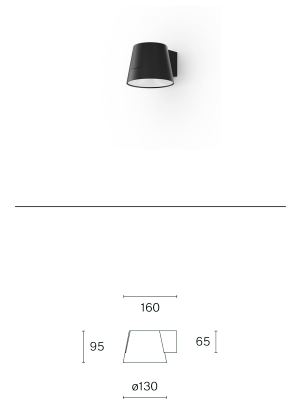

w222 Focal w

Article-specific information

Version	s	w
Mounting	Ceiling suspended	Wall
LED Colour temperature (CCT) / Luminous flux	2700 K / 885 lm	2700 K / 885 lm
Voltage / System power	220–240 V / 9.6 W	220–240 V / 9.6 W
Efficacy	92 lm / W	92 lm / W
Light control	Phase-cut dim / DALI dim-Push dim / Casambi	Phase-cut dim / DALI dim-Push dim / Casambi
Net weight	0.73 kg	0.48 kg
Packaging dimensions	L22.3 × W21.2 × H20 cm	L22.3 × W20.9 × H17.7 cm
Gross weight	1.2 kg	0.85 kg
Phase-cut dim	Art. No. / EAN code	Art. No. / EAN code
Traffic white (RAL 9016)	222S102271 / 7330492001456	222W102271 / 7330492001517
Jet black (RAL 9005)	222S105271 / 7330492001463	222W105271 / 7330492001524
Raw tumbled	222S120271 / 7330492001500	222W120271 / 7330492001526
DALI dim-Push dim	Art. No. / EAN code	Art. No. / EAN code
Traffic white (RAL 9016)	222S102272 / 7330492000411	222W102272 / 7330492000466
Jet black (RAL 9005)	222S105272 / 7330492000428	222W105272 / 7330492000374
Pale red (NCS S 1010-Y90R)	222S103272 / 7330492000435	222W103272 / 7330492000480
Pale green (NCS S 2005-B50G)	222S101272 / 7330492000442	222W101272 / 7330492000497
Pale blue (NCS S 1010-R90B)	222S106272 / 7330492000459	222W106272 / 7330492000503
Raw tumbled	222S120272 / 7330492001319	222W120272 / 7330492001326
Accessories	Art. No. / EAN code	Art. No. / EAN code
Casambi module	DR-0601 / 7330492000510	DR-0601 / 7330492000510
Ceiling installation cover plate		
1-phase track adapter white	ACC00102 / 7330492001920	
1-phase track adapter black	ACC00105 / 7330492001937	
3-phase track adapter white	ACC00202 / 7330492001944	
3-phase track adapter black	ACC00205 / 7330492001951	
3-phase track DALI adapter white	ADAPT1-001 / 7330492001982	
3-phase track DALI adapter black	DAPT1-002 / 7330492001999