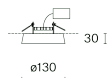

w222 Focal r

Article-specific information

Version	r
Mounting	Semi recessed
LED Colour temperature (CCT) / Luminous flux	2700 K / 885 lm
Voltage / System power	220–240 V / 9.6 W
Efficacy	92 lm / W
Light control	Phase-cut dim / DALI dim-Push dim
Net weight	0.3 kg
Packaging dimensions	L16.1 × W14.5 × H10.6 cm
Gross weight	0.47 kg

Phase-cut dim

	Art. No. / EAN code
Traffic white (RAL 9016)	222R102271 / 7330492001371
Jet black (RAL 9005)	222R105271 / 7330492001364
Raw tumbled	222R120271 / 7330492001388

DALI dim-Push dim

	Art. No. / EAN code
Traffic white (RAL 9016)	222R102272 / 7330492001340
Jet black (RAL 9005)	222R105272 / 7330492001333
Pale red (NCS S 1010-Y90R)	
Pale green (NCS S 2005-B50G)	
Pale blue (NCS S 1010-R90B)	
Raw tumbled	222R120272 / 7330492001357

Accessories

	Art. No. / EAN code
Casambi module	DR-0601 / 7330492000510
Ceiling installation cover plate	
1-phase track adapter white	
1-phase track adapter black	
3-phase track adapter white	
3-phase track adapter black	
3-phase track DALI adapter white	
3-phase track DALI adapter black