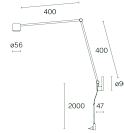

w225 lon p4040

w225 lon b9040

Article-specific information

Version	p4040	b9040
Mounting	Pin - integrated (hole \varnothing 14 mm)	Floor base
LED Colour temperature (CCT) / Luminous flux	3000 K / 439 lm	2700 K / 380 lm 3000 K / 405 lm
Voltage / System power	100–240 V / 6.3 W	100–240 V / 6.3 W
Efficacy	60 lm / W	70 lm / W
Beam angle / Optics	Wide / Lens	Narrow / Lens
Light control	Dimmable	Dimmable
Net weight	0.48 kg	3.3 kg
Packaging dimensions	L58.3 × W31.6 × H10.1 cm	L104.4 × W36.3 × H10.1 cm
Gross weight	2.1 kg	6.8 kg

w225 lon br0

Article-specific information

Version	br4040	br0
Mounting	Wall bracket	Wall bracket
LED Colour temperature (CCT) / Luminous flux	3000 K / 439 lm	2700 K / 380 lm 3000 K / 405 lm
Voltage / System power	100–240 V / 6.3 W	100–240 V / 6.3 W
Efficacy	60 lm / W	70 lm / W
Beam angle / Optics	Wide / Lens	Narrow / Lens
Light control	Dimmable	Dimmable
Net weight	0.5 kg	0.4 kg
Packaging dimensions	L58.3 × W31.6 × H10.1 cm	L15.4 × W14.3 × H13.1 cm
Gross weight	2.2 kg	0.6 kg