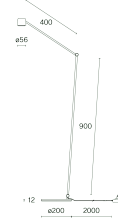

w225 lon p4040

w225 lon b9040

Article-specific information

Version	p4040	b9040
Mounting	Pin - integrated (hole \varnothing 14 mm)	Floor base
LED Colour temperature (CCT) / Luminous flux	3000 K / 439 lm	2700 K / 380 lm 3000 K / 405 lm
Voltage / System power	100–240 V / 6.3 W	100–240 V / 6.3 W
Efficacy	60 lm / W	70 lm / W
Beam angle / Optics	Wide / Lens	Narrow / Lens
Light control	Dimmable	Dimmable
Net weight	0.48 kg	3.3 kg
Packaging dimensions	L58.3 × W31.6 × H10.1 cm	L104.4 × W36.3 × H10.1 cm
Gross weight	2.1 kg	6.8 kg

w225 lon br0

Article-specific information

Version	br4040	br0
Mounting	Wall bracket	Wall bracket
LED Colour temperature (CCT) / Luminous flux	3000 K / 439 lm	2700 K / 380 lm 3000 K / 405 lm
Voltage / System power	100–240 V / 6.3 W	100–240 V / 6.3 W
Efficacy	60 lm / W	70 lm / W
Beam angle / Optics	Wide / Lens	Narrow / Lens
Light control	Dimmable	Dimmable
Net weight	0.5 kg	0.4 kg
Packaging dimensions	L58.3 × W31.6 × H10.1 cm	L15.4 × W14.3 × H13.1 cm
Gross weight	2.2 kg	0.6 kg