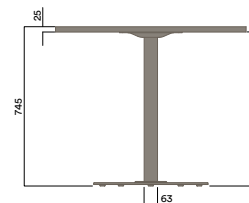

DBJ-1540

745 (Standard Height)

* Custom Height available please check with your ThinkingWorks consultant.

Maximum inc. worktop 20kg
Maximum Point Load 30kg
Seats 1-3