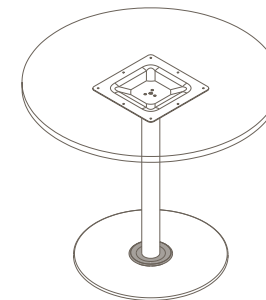

DBJ-1540

745 (Standard Height)

* Custom Height available please check with your ThinkingWorks consultant.

Maximum inc. worktop 20kg
Maximum Point Load 30kg
Seats 1-3