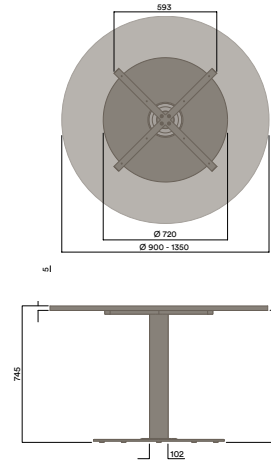

#### Top Horn Finish

Steel Top Horn

- a. Black Powdercoat

DBJ-1720

745 (Standard Height)

DBJ-1720-SH

1105 (Standing Height)

\* Custom Height available please check with your ThinkingWorks consultant.