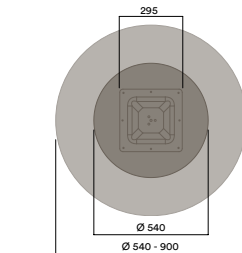

DBJ-1540

745 (Standard Height)

* Custom Height available please check with your ThinkingWorks consultant.

Maximum inc. worktop 20kg
Maximum Point Load 30kg
Seats 1-3