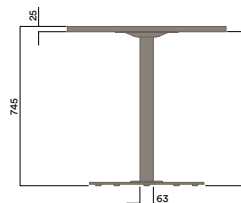

DBJ-1540

745 (Standard Height)

* Custom Height available please check with your ThinkingWorks consultant.

Maximum inc. worktop 20kg
Maximum Point Load 30kg
Seats 1-3