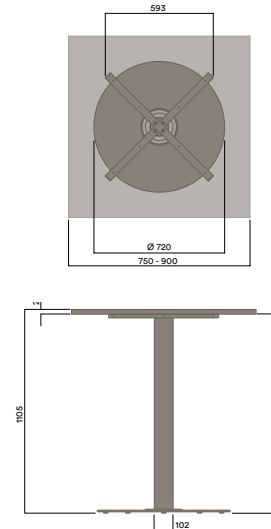

### 425 (Coffee Table Height)

#### Top Horn Finish

Steel Top Horn

- a. Black Powdercoat

DBJ-1720

745 (Standard Height)

DBJ-1720-SH

1105 (Standing Height)

\* Custom Height available please check with your ThinkingWorks consultant.