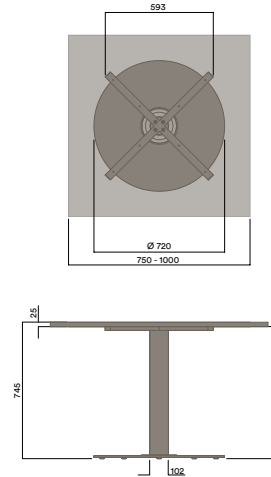

#### Top Horn Finish

Steel Top Horn

- a. Black Powdercoat

DBJ-1720

745 (Standard Height)

DBJ-1720-SH

1105 (Standing Height)

\* Custom Height available please check with your ThinkingWorks consultant.