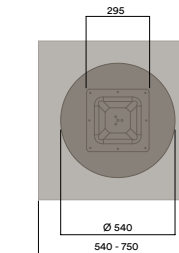

DBJ-1540

745 (Standard Height)

* Custom Height available please check with your ThinkingWorks consultant.

Maximum inc. worktop 20kg
Maximum Point Load 30kg
Seats 1-3