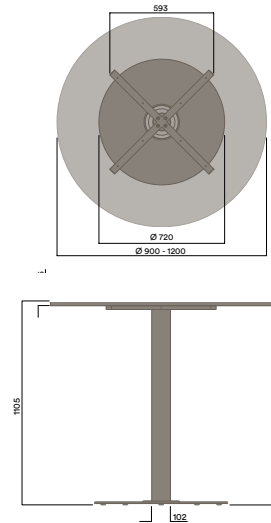

#### Top Horn Finish

Steel Top Horn

- a. Black Powdercoat

DBJ-1720

745 (Standard Height)

DBJ-1720-SH

1105 (Standing Height)

\* Custom Height available please check with your ThinkingWorks consultant.