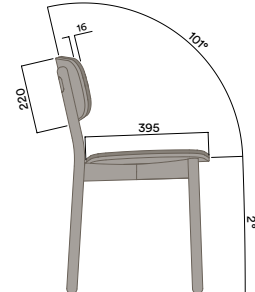

OKS-4021 / OKS-4022

Chair

Upholstered Seat & Back Pad

Maximum Load
Seats

100kg
1