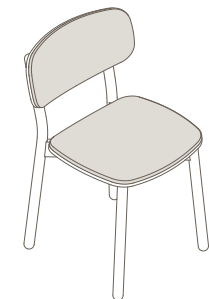

Chairs

Materials Information

Seat and Legs

Timber

- a. Ash - Standard
- b. Walnut - Standard
- c. Seasonal solid colour with timber grain

Dress Cap Finish

Aluminium Dress Cap

- a. Blanc (standard)
- b. Noir
- c. Double Cream
- d. Pink Salt
- e. Nocturnelle
- f. Morello
- g. Scotland Sky
- h. Green Smoke
- i. Moonshine
- j. Byron Blue
- k. Axel

Back & Seat Pad

Upholstered Seat Pad

Customer Specified Fabric

OKS-4000

Chair

OKS-4011 / OKS-4012

Chair

Upholstered Seat Pad

OKS-4021 / OKS-4022

Chair

Upholstered Seat & Back Pad

Maximum Load
Seats

100kg
1