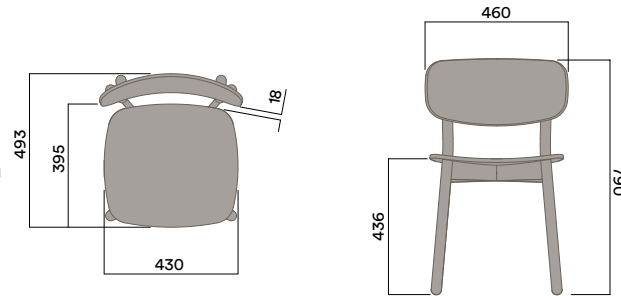

Chairs

Materials Information

Seat and Legs

Timber

- a. Ash - Standard
- b. Walnut - Standard
- c. Seasonal solid colour with timber grain

Dress Cap Finish

Aluminium Dress Cap

- a. Blanc (standard)
- b. Noir
- c. Double Cream
- d. Pink Salt
- e. Nocturnelle
- f. Morello
- g. Scotland Sky
- h. Green Smoke
- i. Moonshine
- j. Byron Blue
- k. Axel

Back & Seat Pad

Upholstered Seat Pad

Customer Specified Fabric

OKS-4000

Chair