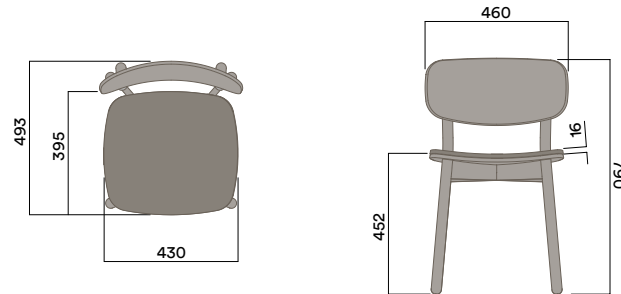

Back & Seat Pad

Upholstered Seat Pad

Customer Specified Fabric

OKS-4000

Chair

OKS-4011 / OKS-4012

Chair

Upholstered Seat Pad

OKS-4021 / OKS-4022

Chair

Upholstered Seat & Back Pad

Maximum Load
Seats

100kg
1