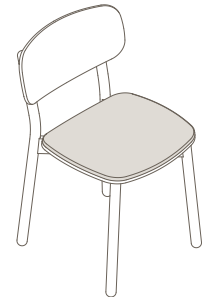

Chairs

Materials Information

Seat and Legs

Timber

- a. Ash - Standard
- b. Walnut - Standard
- c. Seasonal solid colour with timber grain

Dress Cap Finish

Aluminium Dress Cap

- a. Blanc (standard)
- b. Noir
- c. Double Cream
- d. Pink Salt
- e. Nocturnelle
- f. Morello
- g. Scotland Sky
- h. Green Smoke
- i. Moonshine
- j. Byron Blue
- k. Axel

Back & Seat Pad

Upholstered Seat Pad

Customer Specified Fabric

OKS-4000

Chair

OKS-4011 / OKS-4012

Chair

Upholstered Seat Pad

OKS-4021 / OKS-4022

Chair

Upholstered Seat & Back Pad

Maximum Load
Seats

100kg
1