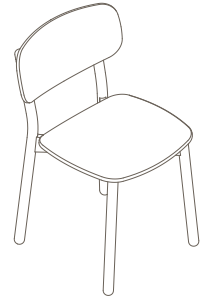

Chairs

Materials Information

Seat and Legs

Timber

- a. Ash - Standard
- b. Walnut - Standard
- c. Seasonal solid colour with timber grain

Dress Cap Finish

Aluminium Dress Cap

- a. Blanc (standard)
- b. Noir
- c. Double Cream
- d. Pink Salt
- e. Nocturnelle
- f. Morello
- g. Scotland Sky
- h. Green Smoke
- i. Moonshine
- j. Byron Blue
- k. Axel

Back & Seat Pad

Upholstered Seat Pad

Customer Specified Fabric

OKS-4000

Chair

OKS-4011 / OKS-4012

Chair

Upholstered Seat Pad

OKS-4021 / OKS-4022

Chair

Upholstered Seat & Back Pad

Maximum Load
Seats

100kg
1