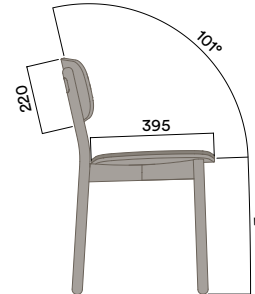

OKS-4021 / OKS-4022

Chair

Upholstered Seat & Back Pad

Maximum Load
Seats

100kg
1