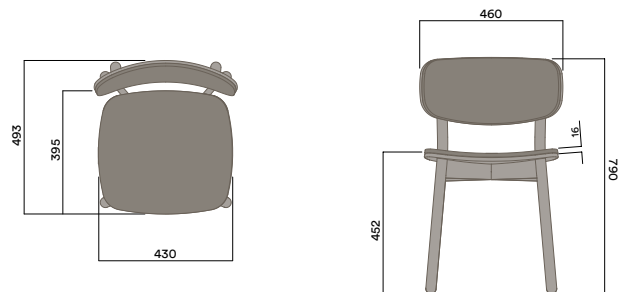

Back & Seat Pad

Upholstered Seat Pad

Customer Specified Fabric

OKS-4000

Chair

OKS-4011 / OKS-4012

Chair

Upholstered Seat Pad

OKS-4021 / OKS-4022

Chair

Upholstered Seat & Back Pad

Maximum Load
Seats

100kg
1