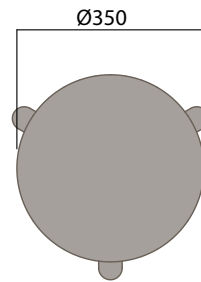

Okidoki Too

3-Leg Low Stool

Materials Information

Seat and Legs

Timber

- a. Ash - Standard
- b. Walnut*
- c. Seasonal solid colour with timber grain

OKL-4000

3 Leg Low Stool - Timber Seat