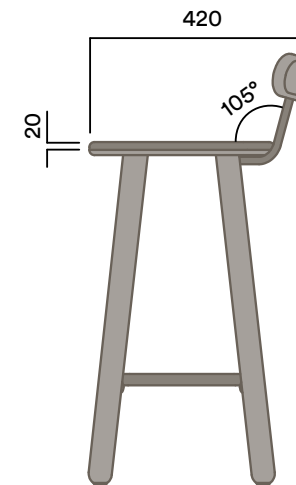

Upholstered Seat Pad

OKL-2100 & OKL-2110

Timber Seat + Backrest

Upholstered Seat Pad + Backrest

Okidoki Too High Stool

Materials Information

Seat and Legs

Timber