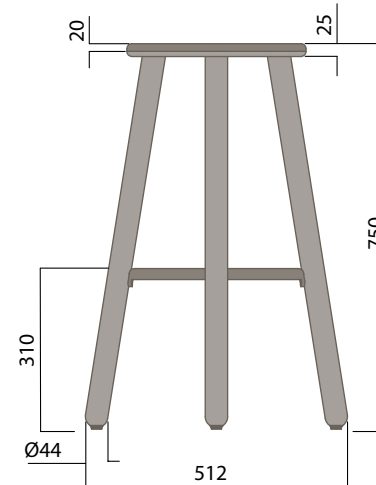

Upholstered Seat Pad