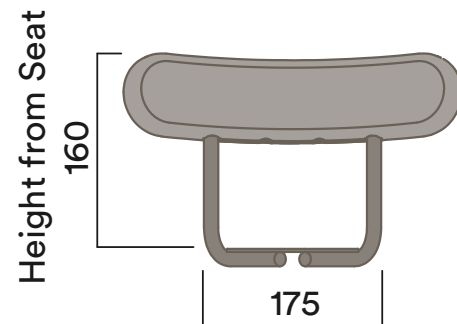

Backrest is supplied loose and requires assembly to Okidoki stool on site.

Maximum Load 100kg
Seats 1

* Walnut available on application

** Retro fitting only available for non-upholstered stool seats