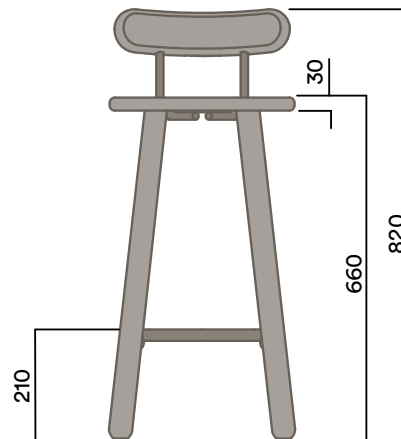

OKL-2100 & OKL-2110

Timber Seat + Backrest