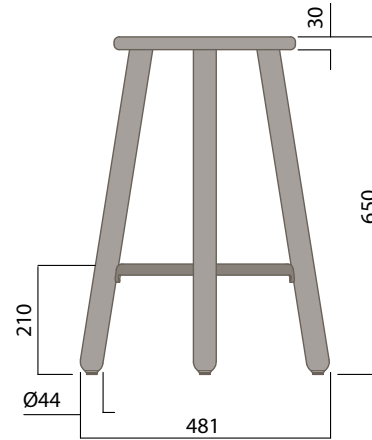

Seat Pad

Upholstered Seat Pad

- a. Customer Specified Fabric

Maximum Load
Seats

100kg
1

* Walnut available on application

OKL-2000 & OKL-2010

Mid Stool - Timber Seat