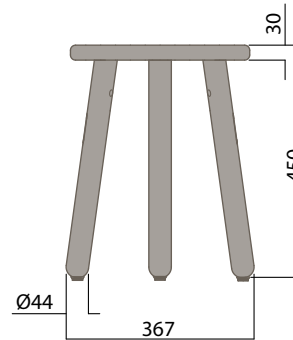

Okidoki Too

3-Leg Low Stool

Materials Information

Seat and Legs

Timber

- a. Ash - Standard
- b. Walnut*
- c. Seasonal solid colour with timber grain

OKL-4000

3 Leg Low Stool - Timber Seat

Maximum Load
Seats

100kg
1

* Walnut available on application

Okidoki Too Low Stool

Materials Information

Seat and Legs

Timber

- a. Ash - Standard
- b. Walnut*
- c. Seasonal solid colour with timber grain