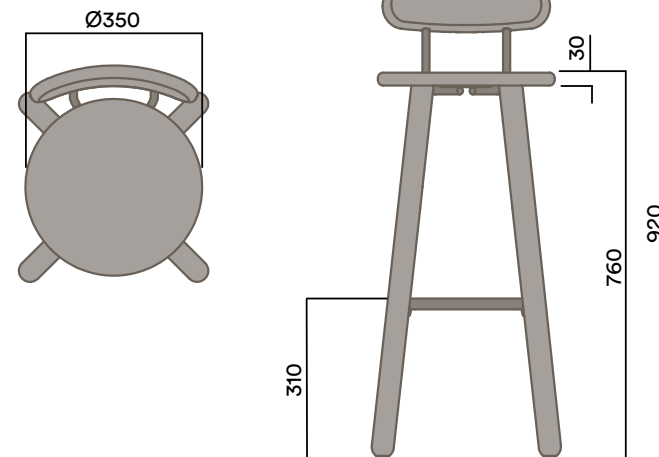

OKL-3100 & OKL-3110

Timber Seat + Backrest