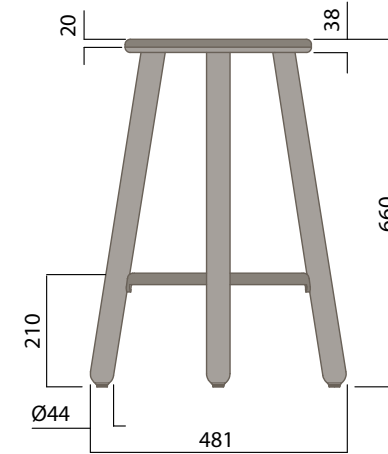

Upholstered Seat Pad