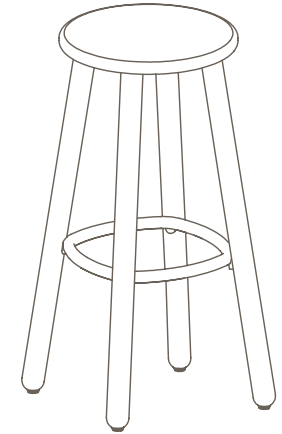

Upholstered Seat Pad