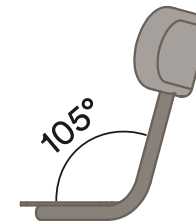

Stools with Backrest

Materials Information

OKS-1070

Timber Backrest for retro fitting**

Backrest

Timber

- a. Ash - Standard
- b. Walnut*
- c. Seasonal solid colour with timber grain

Backrest Bracket

Powdercoated Steel

- a. Blanc (standard)
- b. Noir
- c. Double Cream
- d. Pink Salt
- e. Nocturnelle
- f. Morello
- g. Scotland Sky
- h. Green Smoke
- i. Moonshine
- j. Byron Blue
- k. Axel

Backrest is supplied loose and requires assembly to Okidoki stool on site.

Maximum Load 100kg
Seats 1

* Walnut available on application

** Retro fitting only available for non-upholstered stool seats