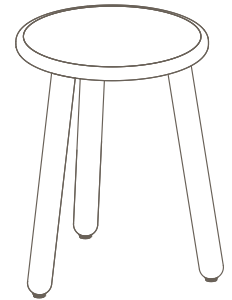

Okidoki Too

3-Leg Low Stool

Materials Information

Seat and Legs

Timber

- a. Ash - Standard
- b. Walnut*
- c. Seasonal solid colour with timber grain

OKL-4000

3 Leg Low Stool - Timber Seat

Maximum Load
Seats

100kg
1

* Walnut available on application

Okidoki Too Low Stool

Materials Information

Seat and Legs

Timber

- a. Ash - Standard
- b. Walnut*
- c. Seasonal solid colour with timber grain

Seat Pad

Upholstered Seat Pad

- a. Customer Specified Fabric

Maximum Load
Seats

100kg
1

* Walnut available on application

OKL-1000 & OKL-1010

Low Stool - Timber Seat