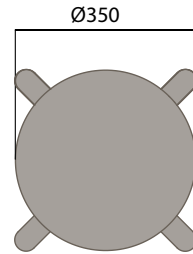

Seat Pad

Upholstered Seat Pad

- a. Customer Specified Fabric

Maximum Load
Seats

100kg
1

* Walnut available on application

OKL-2000 & OKL-2010

Mid Stool - Timber Seat