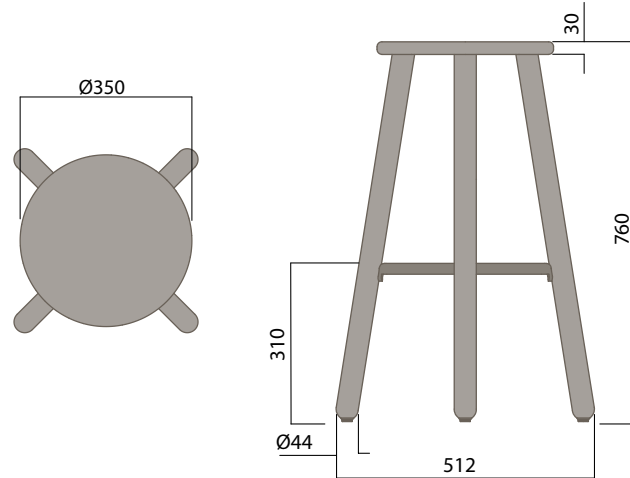

Seat Pad

Upholstered Seat Pad

- a. Customer Specified Fabric

Maximum Load
Seats

100kg
1

* Walnut available on application

OKL-3000 & OKL-3010

High Stool - Timber Seat