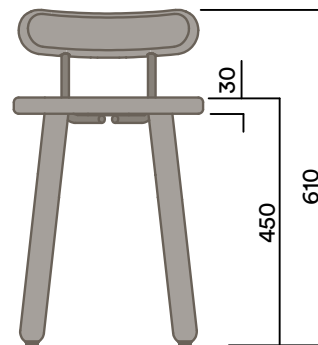

OKL-1100 & OKL-1110

Timber Seat + Backrest