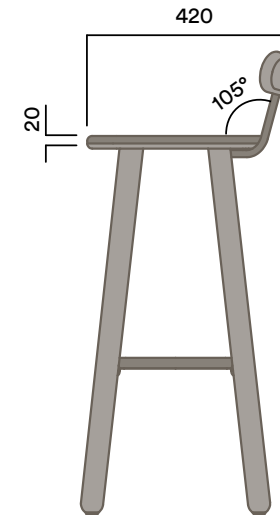

Upholstered Seat Pad

OKL-3100 & OKL-3110

Timber Seat + Backrest

Upholstered Seat Pad + Backrest

Stools with Backrest

Materials Information

OKS-1070

Timber Backrest for retro fitting**