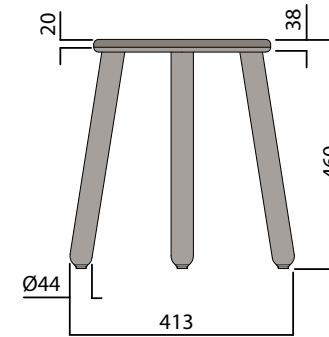

Upholstered Seat Pad