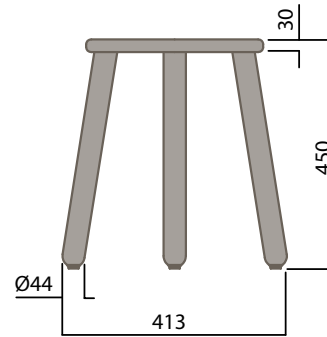

Seat Pad

Upholstered Seat Pad

- a. Customer Specified Fabric

Maximum Load
Seats

100kg
1

* Walnut available on application

OKL-1000 & OKL-1010

Low Stool - Timber Seat

Upholstered Seat Pad

OKL-1100 & OKL-1110

Timber Seat + Backrest

Upholstered Seat Pad + Backrest

Okidoki Too Mid Stool

scale

Materials Information

Seat and Legs