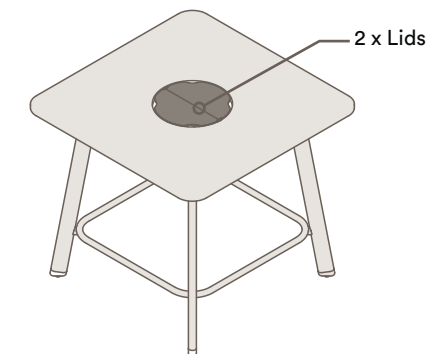

### Available Power & Data Options:

- a. 2 x Power & 2 x Data (AUS)
- b. 4 x Power (AUS)

RL-8050

Power Vortex

### Power & Data Configurations:

Powerbox has 2 x 236 x 41.5 cut-outs and is compatible to a wide range of CMS Products: