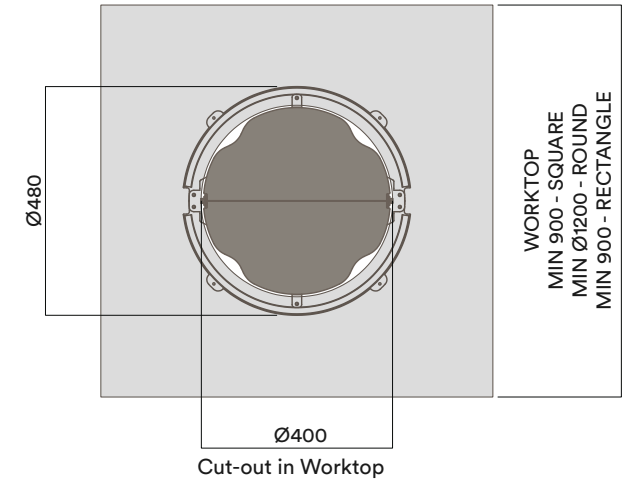

### Power & Data Configurations:

Powerbox has 2 x 236 x 41.5 cut-outs and is compatible to a wide range of CMS Products: