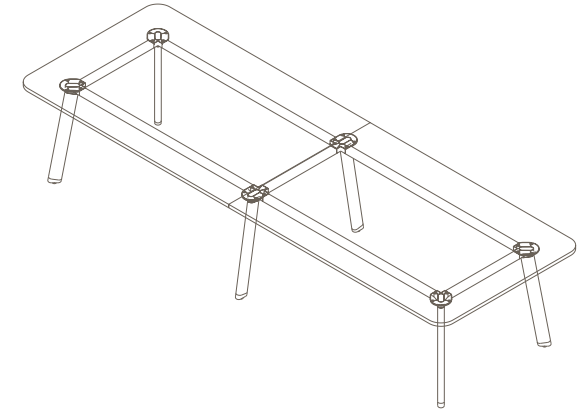

ROD-1051

740 (sitting height)

ROD-1050

ROD-1052

ROD-1053

\*Sizes up to 9.6m available. For more information contact your Thinking Works consultant.

Maximum inc. worktop	100kg
Maximum Point Load	30kg
Seats	4-24