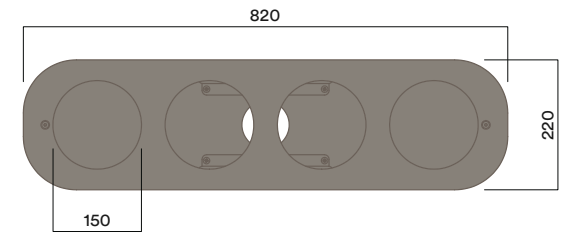

Accessories

Power Plant-er

Materials Information

Power Planter Frame

Powder coat Steel

- a. Noir
- b. Blanc
- c. Other Colour

Power Planter Top and Base

Painted MDF

- a. Noir
- b. Blanc
- c. Other Colour

Curved PET

Fabric

- a. Light Grey
- b. Dark Grey

Available Power & Data Options:

- a. 2 x Power & 2 x Data (AUS)
- b. 2 x 2 Power (AUS)

RL-8051

Power Plant-er

Placed on Worktop
powered through Gromet