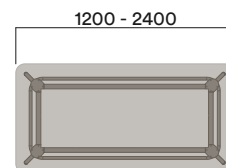

ROD-10-1051

1050 (standing height)

ROD-10-1050

ROD-10-1052

ROD-10-1053

\*Sizes up to 9.6m available. For more information contact your Thinking Works consultant.

Maximum inc. worktop	100kg
Maximum Point Load	30kg
Seats	4-24