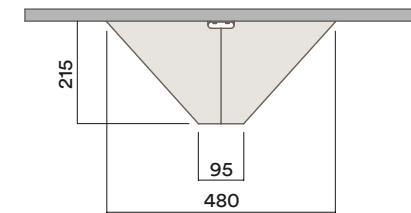

### Available Power & Data Options:

- a. 2 x Power & 2 x Data (AUS)
- b. 4 x Power (AUS)

RL-8050

Power Vortex

### Power & Data Configurations:

Powerbox has 2 x 236 x 41.5 cut-outs and is compatible to a wide range of CMS Products: