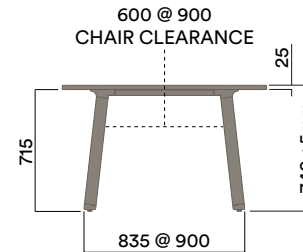

740 (sitting height)