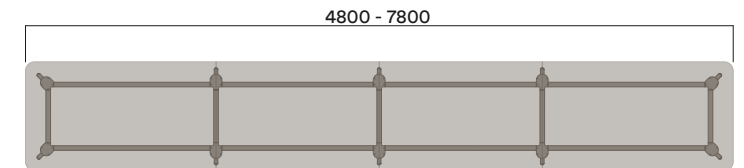

ROD-1051

740 (sitting height)

ROD-1050

ROD-1052

ROD-1053

\*Sizes up to 9.6m available. For more information contact your Thinking Works consultant.

Maximum inc. worktop	100kg
Maximum Point Load	30kg
Seats	4-24