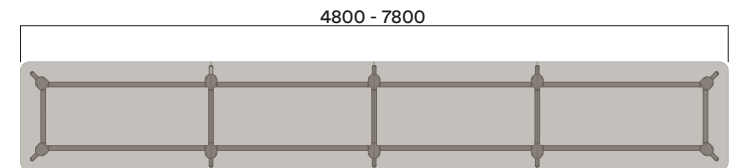

ROD-9-1051

900 (bench height)

ROD-9-1050

ROD-9-1052

ROD-9-1053

\*Sizes up to 9.6m available. For more information contact your Thinking Works consultant.

Maximum inc. worktop	100kg
Maximum Point Load	30kg
Seats	4-24