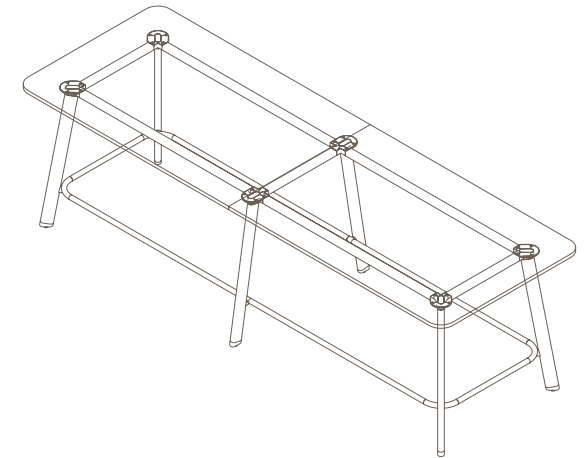

ROD-10-1051

1050 (standing height)

ROD-10-1050

ROD-10-1052

ROD-10-1053

\*Sizes up to 9.6m available. For more information contact your Thinking Works consultant.

Maximum inc. worktop	100kg
Maximum Point Load	30kg
Seats	4-24