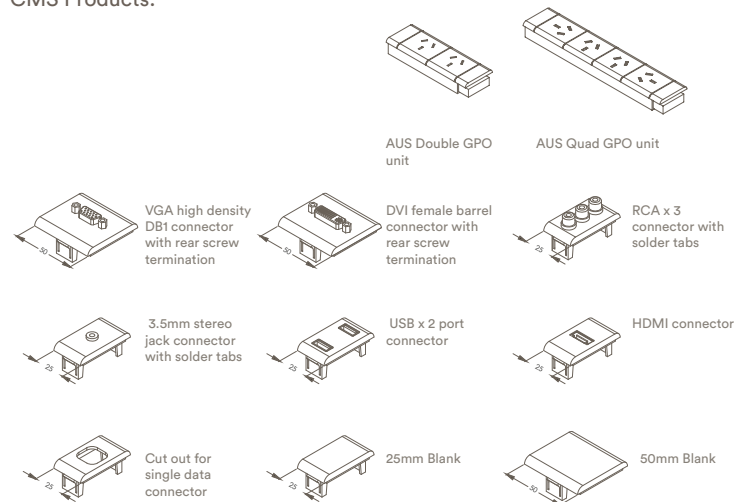

### Available Power & Data Options:

- a. 2 x Power & 2 x Data (AUS)
- b. 4 x Power (AUS)

RL-8050

Power Vortex

### Power & Data Configurations:

Powerbox has 2 x 236 x 41.5 cut-outs and is compatible to a wide range of CMS Products: