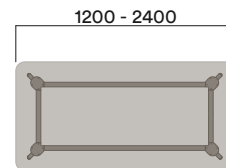

ROD-1051

740 (sitting height)

ROD-1050

ROD-1052

ROD-1053

\*Sizes up to 9.6m available. For more information contact your Thinking Works consultant.

Maximum inc. worktop	100kg
Maximum Point Load	30kg
Seats	4-24