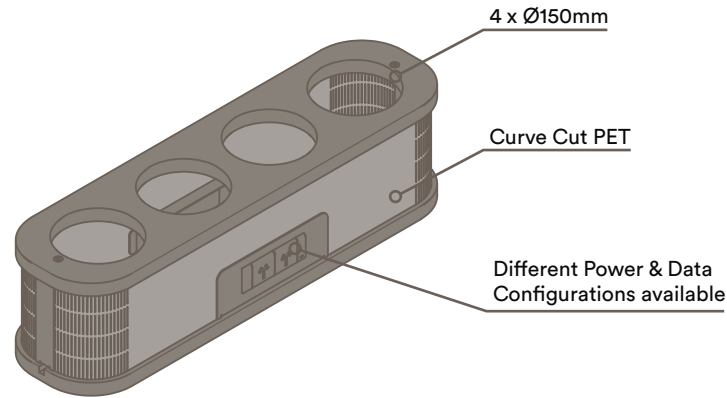

#### Available Power & Data Options:

- a. 2 x Power & 2 x Data (AUS)
- b. 2 x 2 Power (AUS)

RL-8051

Power Plant-er

Placed on Worktop  
powered through Gromet