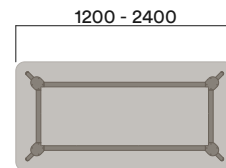

ROD-9-1051

900 (bench height)

ROD-9-1050

ROD-9-1052

ROD-9-1053

\*Sizes up to 9.6m available. For more information contact your Thinking Works consultant.

Maximum inc. worktop	100kg
Maximum Point Load	30kg
Seats	4-24