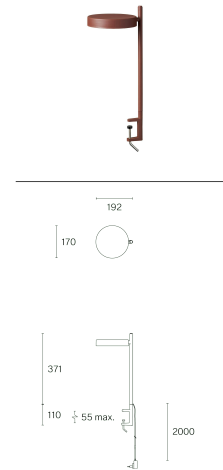

w242 Pastille alu

w242 Pastille alu

w242 Pastille alu b2

Technical information

Physical

Material	Lamp body: aluminium Table base/clamp: aluminium & steel Pin/bracket: aluminium Floor stand: steel
-----------------	---

2700 K / 547 lm

100–240 V / 7.4 W

63 lm / W

Dimmable

1.7 kg

L51.0 × W23.2 × H7.8 cm (0.009 m³)

2.3 kg

Art. No. / EAN code

w242 Pastille alu c1

w242 Pastille alu c2

Article-specific information

Version	c1	c2
Mounting	Clamp	Clamp
LED Colour temperature (CCT) / Luminous flux	2700 K / 547 lm	2700 K / 547 lm
Voltage / System power	100–240 V / 7.4 W	100–240 V / 7.4 W
Efficacy	63 lm / W	63 lm / W
Light control	Dimmable	Dimmable
Net weight	0.6 kg	0.7 kg
Packaging dimensions	L36.0 × W22.3 × H5.2 cm (0.004 m ³)	L51.0 × W23.2 × H7.8 cm (0.009 m ³)
Gross weight	0.9 kg	1.3 kg