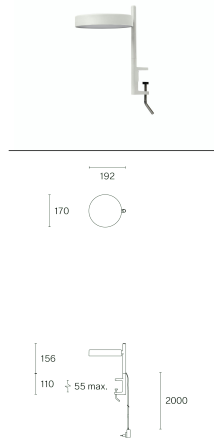

w242 Pastille alu

w242 Pastille alu

w242 Pastille alu b2

Technical information

Physical

Material	Lamp body: aluminium Table base/clamp: aluminium & steel Pin/bracket: aluminium Floor stand: steel
-----------------	---

2700 K / 547 lm

100–240 V / 7.4 W

63 lm / W

Dimmable

1.7 kg

L51.0 × W23.2 × H7.8 cm (0.009 m³)

2.3 kg

Art. No. / EAN code

w242 Pastille alu c1

w242 Pastille alu c2

Article-specific information

Version	c1	c2
Mounting	Clamp	Clamp
LED Colour temperature (CCT) / Luminous flux	2700 K / 547 lm	2700 K / 547 lm
Voltage / System power	100–240 V / 7.4 W	100–240 V / 7.4 W
Efficacy	63 lm / W	63 lm / W
Light control	Dimmable	Dimmable
Net weight	0.6 kg	0.7 kg
Packaging dimensions	L36.0 × W22.3 × H5.2 cm (0.004 m ³)	L51.0 × W23.2 × H7.8 cm (0.009 m ³)
Gross weight	0.9 kg	1.3 kg

w242 Pastille alu p2

w242 Pastille alu f2

Article-specific information

Version	p2	f2
Mounting	Pin – Integrated (hole ø 20 mm)	Floor base
LED Colour temperature (CCT) / Luminous flux	2700 K / 547 lm	2700 K / 547 lm
Voltage / System power	100–240 V / 7.4 W	100–240 V / 7.4 W
Efficacy	63 lm / W	63 lm / W
Light control	Dimmable	Dimmable
Net weight	0.7 kg	3.6 kg
Packaging dimensions	L51.0 × W23.2 × H7.8 cm (0.009 m ³)	L119.6 × W28.8 × H6.8 cm (0.02 m ³)
Gross weight	1.3 kg	5.5 kg