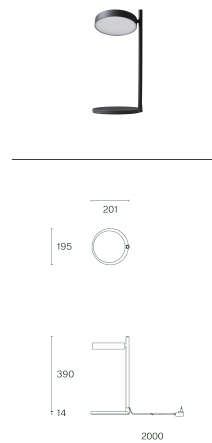

w242 Pastille alu

w242 Pastille alu

w242 Pastille alu b2

Technical information

Physical

Material	Lamp body: aluminium Table base/clamp: aluminium & steel Pin/bracket: aluminium Floor stand: steel
-----------------	---

Optics	Reflector: ABS Diffuser: polycarbonate
---------------	---

IP rating	20
------------------	----

Protection class	II
-------------------------	----

LED

Light source	COB LED (included)
---------------------	--------------------

2700 K / 547 lm

100–240 V / 7.4 W

63 lm / W

Dimmable

1.7 kg

L51.0 × W23.2 × H7.8 cm (0.009 m³)

2.3 kg

Art. No. / EAN code

w242 Pastille alu c1

w242 Pastille alu c2

Article-specific information

Version	c1	c2
Mounting	Clamp	Clamp
LED Colour temperature (CCT) / Luminous flux	2700 K / 547 lm	2700 K / 547 lm
Voltage / System power	100–240 V / 7.4 W	100–240 V / 7.4 W
Efficacy	63 lm / W	63 lm / W
Light control	Dimmable	Dimmable
Net weight	0.6 kg	0.7 kg
Packaging dimensions	L36.0 × W22.3 × H5.2 cm (0.004 m ³)	L51.0 × W23.2 × H7.8 cm (0.009 m ³)
Gross weight	0.9 kg	1.3 kg