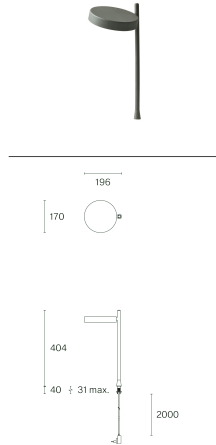

w242 Pastille alu

w242 Pastille alu

w242 Pastille alu b2

Technical information

Physical

Material	Lamp body: aluminium Table base/clamp: aluminium & steel Pin/bracket: aluminium Floor stand: steel
-----------------	---

2700 K / 547 lm

100–240 V / 7.4 W

63 lm / W

Dimmable

1.7 kg

L51.0 × W23.2 × H7.8 cm (0.009 m³)

2.3 kg

Art. No. / EAN code

w242 Pastille alu c1

w242 Pastille alu c2

Article-specific information

Version	c1	c2
Mounting	Clamp	Clamp
LED Colour temperature (CCT) / Luminous flux	2700 K / 547 lm	2700 K / 547 lm
Voltage / System power	100–240 V / 7.4 W	100–240 V / 7.4 W
Efficacy	63 lm / W	63 lm / W
Light control	Dimmable	Dimmable
Net weight	0.6 kg	0.7 kg
Packaging dimensions	L36.0 × W22.3 × H5.2 cm (0.004 m ³)	L51.0 × W23.2 × H7.8 cm (0.009 m ³)
Gross weight	0.9 kg	1.3 kg

w242 Pastille alu p2

w242 Pastille alu f2

Article-specific information

Version	p2	f2
Mounting	Pin – Integrated (hole ø 20 mm)	Floor base
LED Colour temperature (CCT) / Luminous flux	2700 K / 547 lm	2700 K / 547 lm
Voltage / System power	100–240 V / 7.4 W	100–240 V / 7.4 W
Efficacy	63 lm / W	63 lm / W
Light control	Dimmable	Dimmable
Net weight	0.7 kg	3.6 kg
Packaging dimensions	L51.0 × W23.2 × H7.8 cm (0.009 m ³)	L119.6 × W28.8 × H6.8 cm (0.02 m ³)
Gross weight	1.3 kg	5.5 kg