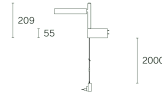

w242 Pastille alu br1