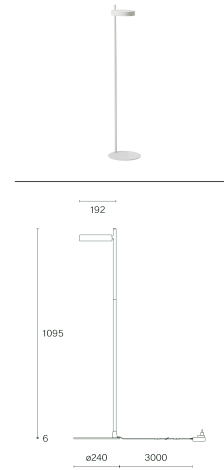

2700 K / 547 lm

100–240 V / 7.4 W

63 lm / W

Dimmable

1.7 kg

L51.0 × W23.2 × H7.8 cm (0.009 m³)

2.3 kg

Art. No. / EAN code

w242 Pastille alu c1

w242 Pastille alu c2

Article-specific information

Version	c1	c2
Mounting	Clamp	Clamp
LED Colour temperature (CCT) / Luminous flux	2700 K / 547 lm	2700 K / 547 lm
Voltage / System power	100–240 V / 7.4 W	100–240 V / 7.4 W
Efficacy	63 lm / W	63 lm / W
Light control	Dimmable	Dimmable
Net weight	0.6 kg	0.7 kg
Packaging dimensions	L36.0 × W22.3 × H5.2 cm (0.004 m ³)	L51.0 × W23.2 × H7.8 cm (0.009 m ³)
Gross weight	0.9 kg	1.3 kg

w242 Pastille alu p2

w242 Pastille alu f2

Article-specific information

Version	p2	f2
Mounting	Pin – Integrated (hole ø 20 mm)	Floor base
LED Colour temperature (CCT) / Luminous flux	2700 K / 547 lm	2700 K / 547 lm
Voltage / System power	100–240 V / 7.4 W	100–240 V / 7.4 W
Efficacy	63 lm / W	63 lm / W
Light control	Dimmable	Dimmable
Net weight	0.7 kg	3.6 kg
Packaging dimensions	L51.0 × W23.2 × H7.8 cm (0.009 m ³)	L119.6 × W28.8 × H6.8 cm (0.02 m ³)
Gross weight	1.3 kg	5.5 kg