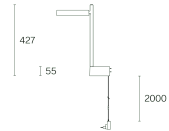

w242 Pastille alu br2

Article-specific information

Version	br1	br2
Mounting	Wall bracket	Wall bracket
LED Colour temperature (CCT) / Luminous flux	2700 K / 547 lm	2700 K / 547 lm
Voltage / System power	100–240 V / 7.4 W	100–240 V / 7.4 W
Efficacy	63 lm / W	63 lm / W
Light control	Dimmable	Dimmable
Net weight	0.6 kg	0.6 kg
Packaging dimensions	L36.0 × W22.3 × H5.2 cm (0.004 m³)	L51.0 × W23.2 × H7.8 cm (0.009 m³)
Gross weight	0.9 kg	1.3 kg

Colour	Art. No. / EAN code	Art. No. / EAN code
Traffic white (RAL 9016)	242BR10227 / 7330492011868	242BR20227 / 7330492011981
Jet black (RAL 9005)	242BR10527 / 7330492011929	242BR20527 / 7330492012049
Olive green (RAL 6003)	242BR10127 / 7330492011844	242BR20127 / 7330492011967
Oxide red (RAL 3009)	242BR10327 / 7330492011882	242BR20327 / 7330492012001
Raw tumbled	242BR12027 / 7330492011943	242BR22027 / 7330492012063
Telegray 4 (RAL 7047)	242BR10427 / 7330492011905	242BR20427 / 7330492012025
Accessories	Art. No. / EAN code	Art. No. / EAN code
Adapter suitable for Vitra Joyn 2 / Tyde 2		
Adapter suitable for USM Haller table		
Adapter suitable for USM Haller shelf