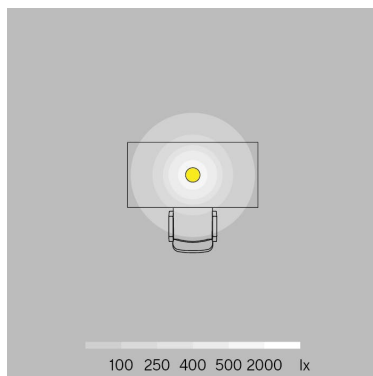

w242 Pastille alu

w242 Pastille alu

w242 Pastille alu b2

Technical information

Physical

Material	Lamp body: aluminium Table base/clamp: aluminium & steel Pin/bracket: aluminium Floor stand: steel
-----------------	---

2700 K / 547 lm

100–240 V / 7.4 W

63 lm / W

Dimmable

1.7 kg

L51.0 × W23.2 × H7.8 cm (0.009 m³)

2.3 kg

Art. No. / EAN code