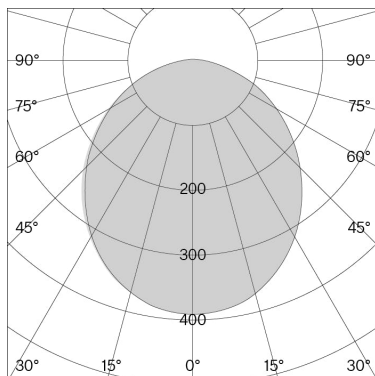

w242 Pastille alu

w242 Pastille alu

w242 Pastille alu b2

Technical information

Physical

Material	Lamp body: aluminium Table base/clamp: aluminium & steel Pin/bracket: aluminium Floor stand: steel
-----------------	---

2700 K / 547 lm

100–240 V / 7.4 W

63 lm / W

Dimmable

1.7 kg

L51.0 × W23.2 × H7.8 cm (0.009 m³)

2.3 kg

Art. No. / EAN code