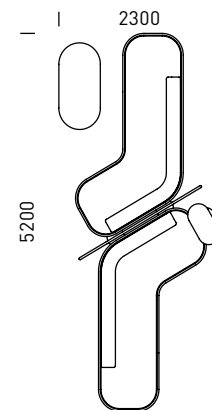

07

BL120R-28 Lounge (2)
BS-20 Screen
BTCM-12 Coffee Table
BTLM-6 Laptop Table