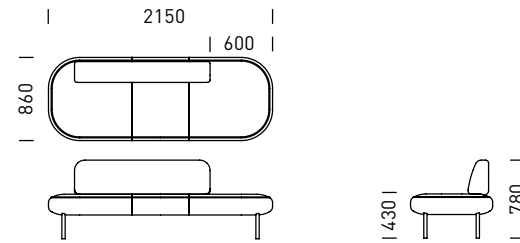

DIMENSIONS

BL120L-20
120° Angle - Back positioned to LHS

BL120R-20
120° Angle - Back positioned to RHS

BL120E-20
120° Angle - Back Centred

BL120L-28

120° Angle - Back positioned to LHS

BL120R-28

120° Angle - Back positioned to RHS

BL120LE-28

120° Angle LHS - Back Centred

BL120RE-28

120° Angle - Back Centred

BLSL-165 Straight - Back positioned to LHS

BLSL-215 Straight - Back positioned to LHS

BLSR-165 Straight - Back positioned to RHS

BLSR-215 Straight - Back positioned to RHS

BLSE-165 Straight - Back Centred

BLSE-215 Straight - Back Centred

B0120E-20
120° Angle Ottoman

B0120L-28
120° Angle Ottoman - LHS

B0120R-28
120° Angle Ottoman - RHS