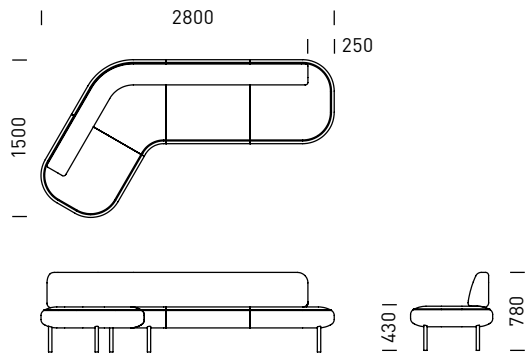

DIMENSIONS

BL120L-20
120° Angle - Back positioned to LHS

BL120R-20
120° Angle - Back positioned to RHS

BL120E-20
120° Angle - Back Centred

BL120L-28

120° Angle - Back positioned to LHS

BL120R-28

120° Angle - Back positioned to RHS

BL120LE-28

120° Angle LHS - Back Centred

BL120RE-28

120° Angle - Back Centred

BLSL-165 Straight - Back positioned to LHS

BLSL-215 Straight - Back positioned to LHS

BLSR-165 Straight - Back positioned to RHS

BLSR-215 Straight - Back positioned to RHS

BLSE-165 Straight - Back Centred

BLSE-215 Straight - Back Centred

B0120E-20
120° Angle Ottoman

B0120L-28
120° Angle Ottoman - LHS

B0120R-28
120° Angle Ottoman - RHS