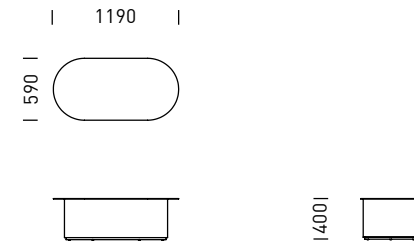

BTCM-12 Coffee Table
- Metal Top, Colour: Dune