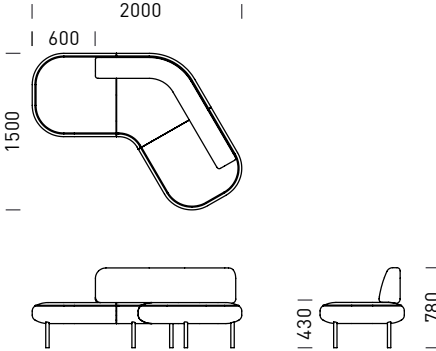

DIMENSIONS

BL120L-20
120° Angle - Back positioned to LHS

BL120R-20
120° Angle - Back positioned to RHS

BL120E-20
120° Angle - Back Centred

BL120L-28

120° Angle - Back positioned to LHS

BL120R-28

120° Angle - Back positioned to RHS

BL120LE-28

120° Angle LHS - Back Centred

BL120RE-28

120° Angle - Back Centred

BLSL-165 Straight - Back positioned to LHS

BLSL-215 Straight - Back positioned to LHS

BLSR-165 Straight - Back positioned to RHS

BLSR-215 Straight - Back positioned to RHS

BLSE-165 Straight - Back Centred

BLSE-215 Straight - Back Centred

B0120E-20
120° Angle Ottoman

B0120L-28
120° Angle Ottoman - LHS

B0120R-28
120° Angle Ottoman - RHS