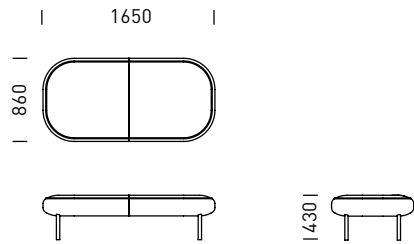

DIMENSIONS

BL120L-20
120° Angle - Back positioned to LHS

BL120R-20
120° Angle - Back positioned to RHS

BL120E-20
120° Angle - Back Centred

BL120L-28

120° Angle - Back positioned to LHS

BL120R-28

120° Angle - Back positioned to RHS

BL120LE-28

120° Angle LHS - Back Centred

BL120RE-28

120° Angle - Back Centred

BLSL-165 Straight - Back positioned to LHS

BLSL-215 Straight - Back positioned to LHS

BLSR-165 Straight - Back positioned to RHS

BLSR-215 Straight - Back positioned to RHS

BLSE-165 Straight - Back Centred

BLSE-215 Straight - Back Centred

B0120E-20
120° Angle Ottoman

B0120L-28
120° Angle Ottoman - LHS

B0120R-28
120° Angle Ottoman - RHS

B0S-165
Straight Ottoman

B0S-215
Straight Ottoman

BTCM-12 Coffee Table
- Metal Top, Colour: Dune

BS-20
Freestanding Screen

BS-28
Freestanding Screen

BTCL-12 Coffee Table
- Compact Laminate Top, Colour: Black