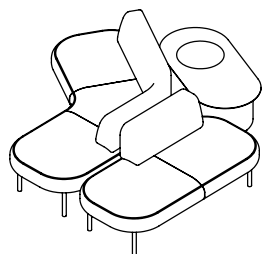

BTP1L-12 Single Planter Table
- Compact Laminate Top, Colour: Black

BTP2L-12 Double Planter Table
- Compact Laminate Top, Colour: Black

CONFIGURATIONS

[Drawings not to scale]

01

BL120E-20 Lounge (3)

03

BLSR-165 Lounge
BLSL-215 Lounge
BS-28 Screen
BTP1M-12 Planter

02

BL120R-28 Lounge (2)
BS-20 Screen (2)
BTCM-12 Coffee Table
BTLM-6 Laptop Table

04

BL120E-20 Lounge (3)
BS-20 Screen (3)
BTP1M-12 Planter
BTLM-6 Laptop Table (2)

05

BLSR-165 Lounge
BL120L-20 Lounge
BTP1M-12 Planter

07

BL120R-28 Lounge (2)
BS-20 Screen
BTCM-12 Coffee Table
BTLM-6 Laptop Table

06

BLSL-165 Lounge
BLSR-165 Lounge
BOS-165 Ottoman

08

BL120R-28 Lounge
BS-20 Screen
BL120E-20
BTLM-6 Laptop Table (2)