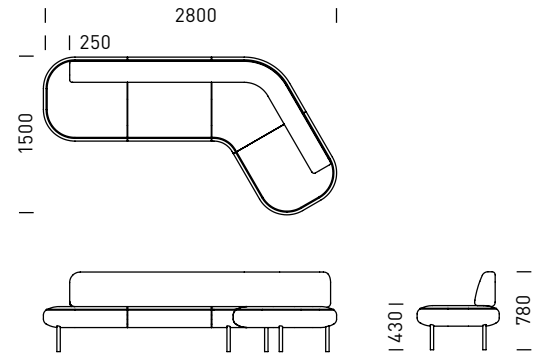

DIMENSIONS

BL120L-20
120° Angle - Back positioned to LHS

BL120R-20
120° Angle - Back positioned to RHS

BL120E-20
120° Angle - Back Centred

BL120L-28

120° Angle - Back positioned to LHS

BL120R-28

120° Angle - Back positioned to RHS

BL120LE-28

120° Angle LHS - Back Centred

BL120RE-28

120° Angle - Back Centred

BLSL-165 Straight - Back positioned to LHS

BLSL-215 Straight - Back positioned to LHS

BLSR-165 Straight - Back positioned to RHS

BLSR-215 Straight - Back positioned to RHS

BLSE-165 Straight - Back Centred

BLSE-215 Straight - Back Centred

B0120E-20
120° Angle Ottoman

B0120L-28
120° Angle Ottoman - LHS

B0120R-28
120° Angle Ottoman - RHS