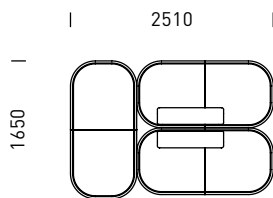

06

BLSL-165 Lounge
BLSR-165 Lounge
BOS-165 Ottoman