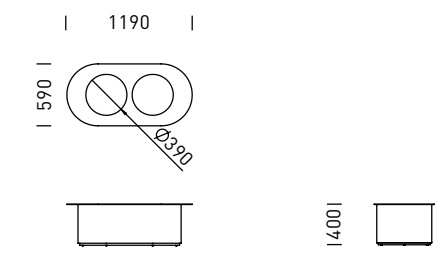

BTP2M-12 Double Planter Table
- Metal Top, Colour: Dune