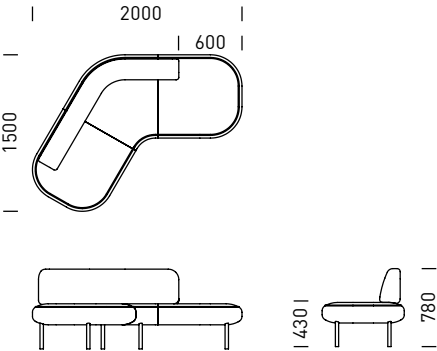

DIMENSIONS

BL120L-20
120° Angle - Back positioned to LHS

BL120R-20
120° Angle - Back positioned to RHS

BL120E-20
120° Angle - Back Centred

BL120L-28

120° Angle - Back positioned to LHS

BL120R-28

120° Angle - Back positioned to RHS

BL120LE-28

120° Angle LHS - Back Centred

BL120RE-28

120° Angle - Back Centred

BLSL-165 Straight - Back positioned to LHS

BLSL-215 Straight - Back positioned to LHS

BLSR-165 Straight - Back positioned to RHS

BLSR-215 Straight - Back positioned to RHS

BLSE-165 Straight - Back Centred

BLSE-215 Straight - Back Centred

B0120E-20
120° Angle Ottoman

B0120L-28
120° Angle Ottoman - LHS

B0120R-28
120° Angle Ottoman - RHS