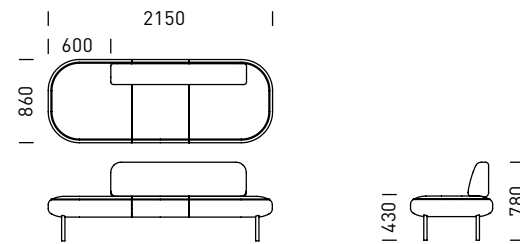

DIMENSIONS

BL120L-20
120° Angle - Back positioned to LHS

BL120R-20
120° Angle - Back positioned to RHS

BL120E-20
120° Angle - Back Centred

BL120L-28

120° Angle - Back positioned to LHS

BL120R-28

120° Angle - Back positioned to RHS

BL120LE-28

120° Angle LHS - Back Centred

BL120RE-28

120° Angle - Back Centred

BLSL-165 Straight - Back positioned to LHS

BLSL-215 Straight - Back positioned to LHS

BLSR-165 Straight - Back positioned to RHS

BLSR-215 Straight - Back positioned to RHS

BLSE-165 Straight - Back Centred

BLSE-215 Straight - Back Centred

B0120E-20
120° Angle Ottoman

B0120L-28
120° Angle Ottoman - LHS

B0120R-28
120° Angle Ottoman - RHS