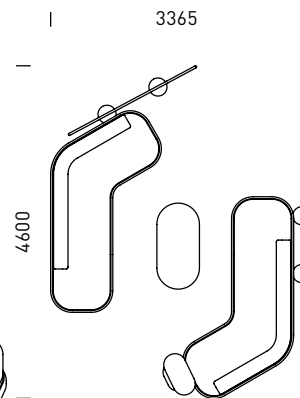

02

BL120R-28 Lounge (2)
BS-20 Screen (2)
BTCM-12 Coffee Table
BTLM-6 Laptop Table