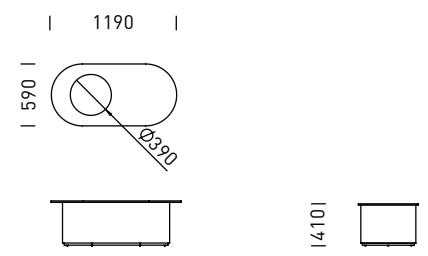

DIMENSIONS

BL120L-20
120° Angle - Back positioned to LHS

BL120R-20
120° Angle - Back positioned to RHS

BL120E-20
120° Angle - Back Centred

BL120L-28

120° Angle - Back positioned to LHS

BL120R-28

120° Angle - Back positioned to RHS

BTLM-6 Laptop Table
- Metal Top, Colour: Dune

BTP1M-12 Single Planter Table
- Metal Top, Colour: Dune

BTP2M-12 Double Planter Table
- Metal Top, Colour: Dune

BTLL-6 Laptop Table
- Compact Laminate Top, Colour: Black

BTP1L-12 Single Planter Table
- Compact Laminate Top, Colour: Black

BTP2L-12 Double Planter Table
- Compact Laminate Top, Colour: Black

CONFIGURATIONS

[Drawings not to scale]

01

BL120E-20 Lounge (3)

03

BLSR-165 Lounge
BLSL-215 Lounge
BS-28 Screen
BTP1M-12 Planter