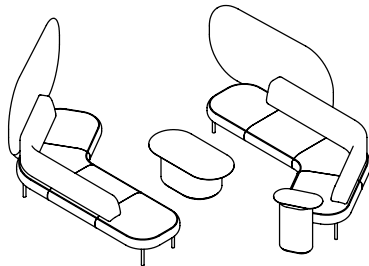

BTP1L-12 Single Planter Table
- Compact Laminate Top, Colour: Black

BTP2L-12 Double Planter Table
- Compact Laminate Top, Colour: Black

CONFIGURATIONS

[Drawings not to scale]

01

BL120E-20 Lounge (3)

03

BLSR-165 Lounge
BLSL-215 Lounge
BS-28 Screen
BTP1M-12 Planter

02

BL120R-28 Lounge (2)
BS-20 Screen (2)
BTCM-12 Coffee Table
BTLM-6 Laptop Table

04

BL120E-20 Lounge (3)
BS-20 Screen (3)
BTP1M-12 Planter
BTLM-6 Laptop Table (2)

05

BLSR-165 Lounge
BL120L-20 Lounge
BTP1M-12 Planter