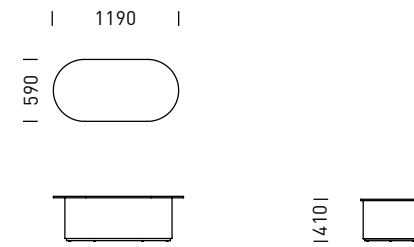

DIMENSIONS

BL120L-20
120° Angle - Back positioned to LHS

BL120R-20
120° Angle - Back positioned to RHS

BL120E-20
120° Angle - Back Centred

BL120L-28

120° Angle - Back positioned to LHS

BL120R-28

120° Angle - Back positioned to RHS

BLSR-215 Straight - Back positioned to RHS

BLSE-165 Straight - Back Centred

BLSE-215 Straight - Back Centred

B0120E-20
120° Angle Ottoman

B0120L-28
120° Angle Ottoman - LHS

B0120R-28
120° Angle Ottoman - RHS

B0S-165
Straight Ottoman

B0S-215
Straight Ottoman

BTCM-12 Coffee Table
- Metal Top, Colour: Dune

BS-20
Freestanding Screen

BS-28
Freestanding Screen

BTCL-12 Coffee Table
- Compact Laminate Top, Colour: Black

BTP1L-12 Single Planter Table
- Compact Laminate Top, Colour: Black

BTP2L-12 Double Planter Table
- Compact Laminate Top, Colour: Black

CONFIGURATIONS

[Drawings not to scale]

01

BL120E-20 Lounge (3)

03

BLSR-165 Lounge
BLSL-215 Lounge
BS-28 Screen
BTP1M-12 Planter