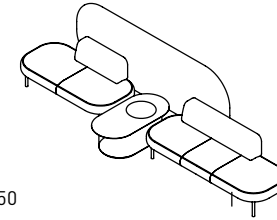

DIMENSIONS

BL120L-20
120° Angle - Back positioned to LHS

BL120R-20
120° Angle - Back positioned to RHS

BL120E-20
120° Angle - Back Centred

BL120L-28

120° Angle - Back positioned to LHS

BL120R-28

120° Angle - Back positioned to RHS

BTLM-6 Laptop Table
- Metal Top, Colour: Dune

BTP1M-12 Single Planter Table
- Metal Top, Colour: Dune

BTP2M-12 Double Planter Table
- Metal Top, Colour: Dune

BTLL-6 Laptop Table
- Compact Laminate Top, Colour: Black

BTP1L-12 Single Planter Table
- Compact Laminate Top, Colour: Black

BTP2L-12 Double Planter Table
- Compact Laminate Top, Colour: Black

CONFIGURATIONS

[Drawings not to scale]

01

BL120E-20 Lounge (3)

03

BLSR-165 Lounge
BLSL-215 Lounge
BS-28 Screen
BTP1M-12 Planter

02

BL120R-28 Lounge (2)
BS-20 Screen (2)
BTCM-12 Coffee Table
BTLM-6 Laptop Table

04

BL120E-20 Lounge (3)
BS-20 Screen (3)
BTP1M-12 Planter
BTLM-6 Laptop Table (2)

05

BLSR-165 Lounge
BL120L-20 Lounge
BTP1M-12 Planter