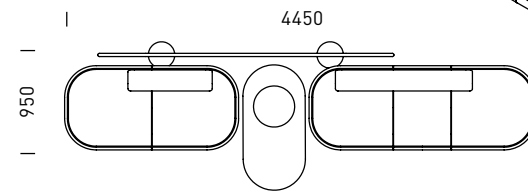

DIMENSIONS

BL120L-20
120° Angle - Back positioned to LHS

BL120R-20
120° Angle - Back positioned to RHS

BL120E-20
120° Angle - Back Centred

BL120L-28

120° Angle - Back positioned to LHS

BL120R-28

120° Angle - Back positioned to RHS

BTP1L-12 Single Planter Table
- Compact Laminate Top, Colour: Black

BTP2L-12 Double Planter Table
- Compact Laminate Top, Colour: Black

CONFIGURATIONS

[Drawings not to scale]

01

BL120E-20 Lounge (3)

03

BLSR-165 Lounge
BLSL-215 Lounge
BS-28 Screen
BTP1M-12 Planter

02

BL120R-28 Lounge (2)
BS-20 Screen (2)
BTCM-12 Coffee Table
BTLM-6 Laptop Table

04

BL120E-20 Lounge (3)
BS-20 Screen (3)
BTP1M-12 Planter
BTLM-6 Laptop Table (2)

05

BLSR-165 Lounge
BL120L-20 Lounge
BTP1M-12 Planter