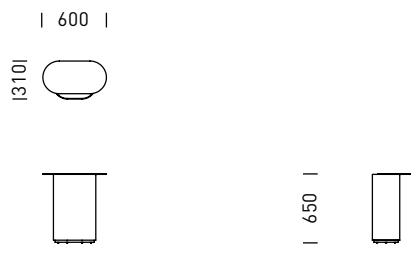

BTLM-6 Laptop Table
- Metal Top, Colour: Dune