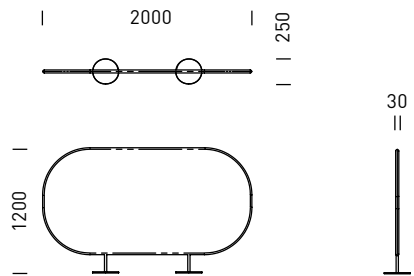

DIMENSIONS

BL120L-20
120° Angle - Back positioned to LHS

BL120R-20
120° Angle - Back positioned to RHS

BL120E-20
120° Angle - Back Centred

BL120L-28

120° Angle - Back positioned to LHS

BL120R-28

120° Angle - Back positioned to RHS

BL120LE-28

120° Angle LHS - Back Centred

BL120RE-28

120° Angle - Back Centred

BLSL-165 Straight - Back positioned to LHS

BLSL-215 Straight - Back positioned to LHS

BLSR-165 Straight - Back positioned to RHS

BLSR-215 Straight - Back positioned to RHS

BLSE-165 Straight - Back Centred

BLSE-215 Straight - Back Centred

B0120E-20
120° Angle Ottoman

B0120L-28
120° Angle Ottoman - LHS

B0120R-28
120° Angle Ottoman - RHS

B0S-165
Straight Ottoman

B0S-215
Straight Ottoman

BTCM-12 Coffee Table
- Metal Top, Colour: Dune

BS-20
Freestanding Screen

BS-28
Freestanding Screen

BTCL-12 Coffee Table
- Compact Laminate Top, Colour: Black