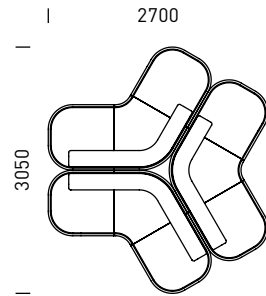

DIMENSIONS

BL120L-20
120° Angle - Back positioned to LHS

BL120R-20
120° Angle - Back positioned to RHS

BL120E-20
120° Angle - Back Centred

BL120L-28

120° Angle - Back positioned to LHS

BL120R-28

120° Angle - Back positioned to RHS

BL120LE-28

120° Angle LHS - Back Centred

BL120RE-28

120° Angle - Back Centred

BLSL-165 Straight - Back positioned to LHS

BLSL-215 Straight - Back positioned to LHS

BLSR-165 Straight - Back positioned to RHS

BLSR-215 Straight - Back positioned to RHS

BLSE-165 Straight - Back Centred

BLSE-215 Straight - Back Centred

B0120E-20
120° Angle Ottoman

B0120L-28
120° Angle Ottoman - LHS

B0120R-28
120° Angle Ottoman - RHS

BTP1L-12 Single Planter Table
- Compact Laminate Top, Colour: Black

BTP2L-12 Double Planter Table
- Compact Laminate Top, Colour: Black

CONFIGURATIONS

[Drawings not to scale]

01

BL120E-20 Lounge (3)

03

BLSR-165 Lounge
BLSL-215 Lounge
BS-28 Screen
BTP1M-12 Planter