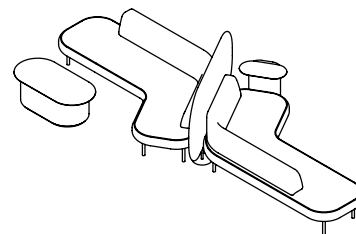

BTP1L-12 Single Planter Table
- Compact Laminate Top, Colour: Black

BTP2L-12 Double Planter Table
- Compact Laminate Top, Colour: Black

CONFIGURATIONS

[Drawings not to scale]

01

BL120E-20 Lounge (3)

03

BLSR-165 Lounge
BLSL-215 Lounge
BS-28 Screen
BTP1M-12 Planter

02

BL120R-28 Lounge (2)
BS-20 Screen (2)
BTCM-12 Coffee Table
BTLM-6 Laptop Table

04

BL120E-20 Lounge (3)
BS-20 Screen (3)
BTP1M-12 Planter
BTLM-6 Laptop Table (2)

05

BLSR-165 Lounge
BL120L-20 Lounge
BTP1M-12 Planter

07

BL120R-28 Lounge (2)
BS-20 Screen
BTCM-12 Coffee Table
BTLM-6 Laptop Table

06

BLSL-165 Lounge
BLSR-165 Lounge
BOS-165 Ottoman

08

BL120R-28 Lounge
BS-20 Screen
BL120E-20
BTLM-6 Laptop Table (2)