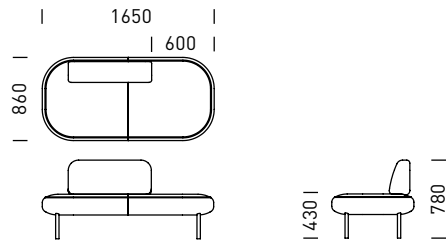

DIMENSIONS

BL120L-20
120° Angle - Back positioned to LHS

BL120R-20
120° Angle - Back positioned to RHS

BL120E-20
120° Angle - Back Centred

BL120L-28

120° Angle - Back positioned to LHS

BL120R-28

120° Angle - Back positioned to RHS

BL120LE-28

120° Angle LHS - Back Centred

BL120RE-28

120° Angle - Back Centred

BLSL-165 Straight - Back positioned to LHS

BLSL-215 Straight - Back positioned to LHS

BLSR-165 Straight - Back positioned to RHS

BLSR-215 Straight - Back positioned to RHS

BLSE-165 Straight - Back Centred

BLSE-215 Straight - Back Centred

B0120E-20
120° Angle Ottoman

B0120L-28
120° Angle Ottoman - LHS

B0120R-28
120° Angle Ottoman - RHS