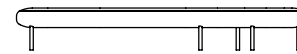

BLSR-215 Straight - Back positioned to RHS

BLSE-165 Straight - Back Centred

BLSE-215 Straight - Back Centred

B0120E-20
120° Angle Ottoman

B0120L-28
120° Angle Ottoman - LHS

B0120R-28
120° Angle Ottoman - RHS

B0S-165
Straight Ottoman

B0S-215
Straight Ottoman

BTCM-12 Coffee Table
- Metal Top, Colour: Dune

BS-20
Freestanding Screen

BS-28
Freestanding Screen

BTCL-12 Coffee Table
- Compact Laminate Top, Colour: Black