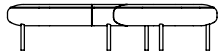

DIMENSIONS

BL120L-20
120° Angle - Back positioned to LHS

BL120R-20
120° Angle - Back positioned to RHS

BL120E-20
120° Angle - Back Centred

BL120L-28

120° Angle - Back positioned to LHS

BL120R-28

120° Angle - Back positioned to RHS

BLSR-215 Straight - Back positioned to RHS

BLSE-165 Straight - Back Centred

BLSE-215 Straight - Back Centred

B0120E-20
120° Angle Ottoman

B0120L-28
120° Angle Ottoman - LHS

B0120R-28
120° Angle Ottoman - RHS

B0S-165
Straight Ottoman

B0S-215
Straight Ottoman

BTCM-12 Coffee Table
- Metal Top, Colour: Dune

BS-20
Freestanding Screen

BS-28
Freestanding Screen

BTCL-12 Coffee Table
- Compact Laminate Top, Colour: Black