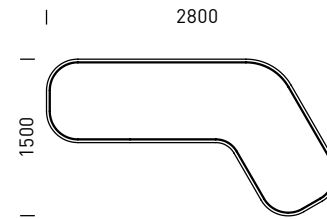

DIMENSIONS

BL120L-20
120° Angle - Back positioned to LHS

BL120R-20
120° Angle - Back positioned to RHS

BL120E-20
120° Angle - Back Centred

BL120L-28

120° Angle - Back positioned to LHS

BL120R-28

120° Angle - Back positioned to RHS

BL120LE-28

120° Angle LHS - Back Centred

BL120RE-28

120° Angle - Back Centred

BLSL-165 Straight - Back positioned to LHS

BLSL-215 Straight - Back positioned to LHS

BLSR-165 Straight - Back positioned to RHS

BLSR-215 Straight - Back positioned to RHS

BLSE-165 Straight - Back Centred

BLSE-215 Straight - Back Centred

B0120E-20
120° Angle Ottoman

B0120L-28
120° Angle Ottoman - LHS

B0120R-28
120° Angle Ottoman - RHS