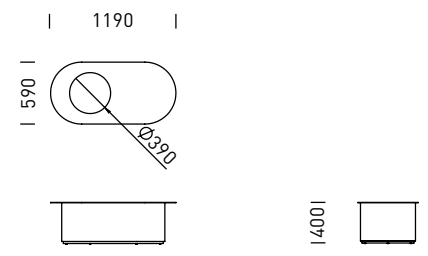

BTP1M-12 Single Planter Table
- Metal Top, Colour: Dune