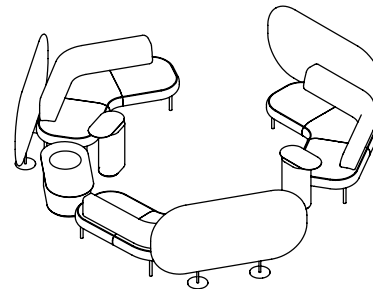

BTP1L-12 Single Planter Table
- Compact Laminate Top, Colour: Black

BTP2L-12 Double Planter Table
- Compact Laminate Top, Colour: Black

CONFIGURATIONS

[Drawings not to scale]

01

BL120E-20 Lounge (3)

03

BLSR-165 Lounge
BLSL-215 Lounge
BS-28 Screen
BTP1M-12 Planter

02

BL120R-28 Lounge (2)
BS-20 Screen (2)
BTCM-12 Coffee Table
BTLM-6 Laptop Table

04

BL120E-20 Lounge (3)
BS-20 Screen (3)
BTP1M-12 Planter
BTLM-6 Laptop Table (2)

05

BLSR-165 Lounge
BL120L-20 Lounge
BTP1M-12 Planter