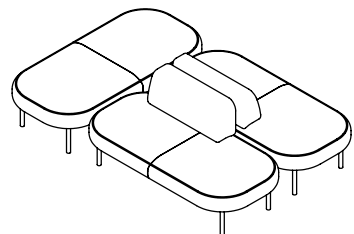

BTP1L-12 Single Planter Table
- Compact Laminate Top, Colour: Black

BTP2L-12 Double Planter Table
- Compact Laminate Top, Colour: Black

CONFIGURATIONS

[Drawings not to scale]

01

BL120E-20 Lounge (3)

03

BLSR-165 Lounge
BLSL-215 Lounge
BS-28 Screen
BTP1M-12 Planter

02

BL120R-28 Lounge (2)
BS-20 Screen (2)
BTCM-12 Coffee Table
BTLM-6 Laptop Table

04

BL120E-20 Lounge (3)
BS-20 Screen (3)
BTP1M-12 Planter
BTLM-6 Laptop Table (2)

05

BLSR-165 Lounge
BL120L-20 Lounge
BTP1M-12 Planter

07

BL120R-28 Lounge (2)
BS-20 Screen
BTCM-12 Coffee Table
BTLM-6 Laptop Table

06

BLSL-165 Lounge
BLSR-165 Lounge
BOS-165 Ottoman

08

BL120R-28 Lounge
BS-20 Screen
BL120E-20
BTLM-6 Laptop Table (2)