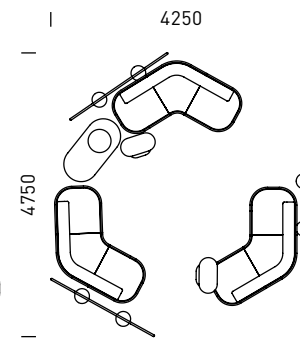

04

BL120E-20 Lounge (3)
BS-20 Screen (3)
BTP1M-12 Planter
BTLM-6 Laptop Table (2)