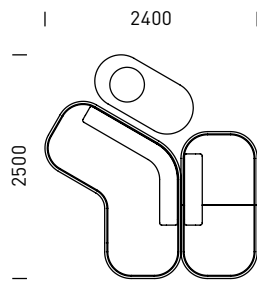

DIMENSIONS

BL120L-20
120° Angle - Back positioned to LHS

BL120R-20
120° Angle - Back positioned to RHS

BL120E-20
120° Angle - Back Centred

BL120L-28

120° Angle - Back positioned to LHS

BL120R-28

120° Angle - Back positioned to RHS

BL120LE-28

120° Angle LHS - Back Centred

BL120RE-28

120° Angle - Back Centred

BLSL-165 Straight - Back positioned to LHS

BLSL-215 Straight - Back positioned to LHS

BLSR-165 Straight - Back positioned to RHS

BTP1L-12 Single Planter Table
- Compact Laminate Top, Colour: Black

BTP2L-12 Double Planter Table
- Compact Laminate Top, Colour: Black

CONFIGURATIONS

[Drawings not to scale]

01

BL120E-20 Lounge (3)

03

BLSR-165 Lounge
BLSL-215 Lounge
BS-28 Screen
BTP1M-12 Planter

02

BL120R-28 Lounge (2)
BS-20 Screen (2)
BTCM-12 Coffee Table
BTLM-6 Laptop Table

04

BL120E-20 Lounge (3)
BS-20 Screen (3)
BTP1M-12 Planter
BTLM-6 Laptop Table (2)

05

BLSR-165 Lounge
BL120L-20 Lounge
BTP1M-12 Planter