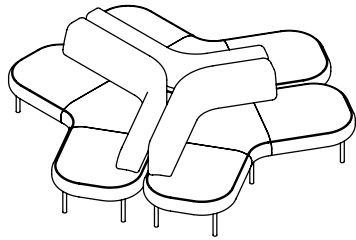

BTP1L-12 Single Planter Table
- Compact Laminate Top, Colour: Black

BTP2L-12 Double Planter Table
- Compact Laminate Top, Colour: Black

CONFIGURATIONS

[Drawings not to scale]

01

BL120E-20 Lounge (3)

03

BLSR-165 Lounge
BLSL-215 Lounge
BS-28 Screen
BTP1M-12 Planter

02

BL120R-28 Lounge (2)
BS-20 Screen (2)
BTCM-12 Coffee Table
BTLM-6 Laptop Table

04

BL120E-20 Lounge (3)
BS-20 Screen (3)
BTP1M-12 Planter
BTLM-6 Laptop Table (2)

05

BLSR-165 Lounge
BL120L-20 Lounge
BTP1M-12 Planter