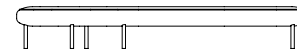

DIMENSIONS

BL120L-20
120° Angle - Back positioned to LHS

BL120R-20
120° Angle - Back positioned to RHS

BL120E-20
120° Angle - Back Centred

BL120L-28

120° Angle - Back positioned to LHS

BL120R-28

120° Angle - Back positioned to RHS

BLSR-215 Straight - Back positioned to RHS

BLSE-165 Straight - Back Centred

BLSE-215 Straight - Back Centred

B0120E-20
120° Angle Ottoman

B0120L-28
120° Angle Ottoman - LHS

B0120R-28
120° Angle Ottoman - RHS

B0S-165
Straight Ottoman

B0S-215
Straight Ottoman

BTCM-12 Coffee Table
- Metal Top, Colour: Dune

BS-20
Freestanding Screen

BS-28
Freestanding Screen

BTCL-12 Coffee Table
- Compact Laminate Top, Colour: Black