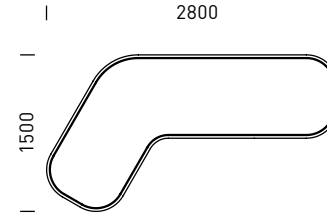

DIMENSIONS

BL120L-20
120° Angle - Back positioned to LHS

BL120R-20
120° Angle - Back positioned to RHS

BL120E-20
120° Angle - Back Centred

BL120L-28

120° Angle - Back positioned to LHS

BL120R-28

120° Angle - Back positioned to RHS

BL120LE-28

120° Angle LHS - Back Centred

BL120RE-28

120° Angle - Back Centred

BLSL-165 Straight - Back positioned to LHS

BLSL-215 Straight - Back positioned to LHS

BLSR-165 Straight - Back positioned to RHS

BLSR-215 Straight - Back positioned to RHS

BLSE-165 Straight - Back Centred

BLSE-215 Straight - Back Centred

B0120E-20
120° Angle Ottoman

B0120L-28
120° Angle Ottoman - LHS

B0120R-28
120° Angle Ottoman - RHS