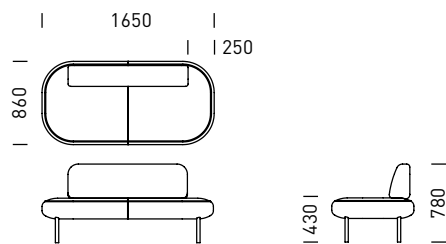

DIMENSIONS

BL120L-20
120° Angle - Back positioned to LHS

BL120R-20
120° Angle - Back positioned to RHS

BL120E-20
120° Angle - Back Centred

BL120L-28

120° Angle - Back positioned to LHS

BL120R-28

120° Angle - Back positioned to RHS

BL120LE-28

120° Angle LHS - Back Centred

BL120RE-28

120° Angle - Back Centred

BLSL-165 Straight - Back positioned to LHS

BLSL-215 Straight - Back positioned to LHS

BLSR-165 Straight - Back positioned to RHS

BLSR-215 Straight - Back positioned to RHS

BLSE-165 Straight - Back Centred

BLSE-215 Straight - Back Centred

B0120E-20
120° Angle Ottoman

B0120L-28
120° Angle Ottoman - LHS

B0120R-28
120° Angle Ottoman - RHS