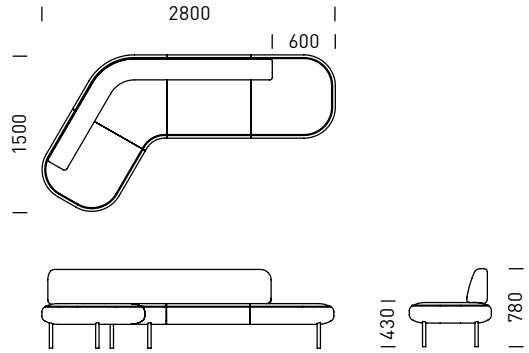

DIMENSIONS

BL120L-20
120° Angle - Back positioned to LHS

BL120R-20
120° Angle - Back positioned to RHS

BL120E-20
120° Angle - Back Centred

BL120L-28

120° Angle - Back positioned to LHS

BL120R-28

120° Angle - Back positioned to RHS

BL120LE-28

120° Angle LHS - Back Centred

BL120RE-28

120° Angle - Back Centred

BLSL-165 Straight - Back positioned to LHS

BLSL-215 Straight - Back positioned to LHS

BLSR-165 Straight - Back positioned to RHS

BLSR-215 Straight - Back positioned to RHS

BLSE-165 Straight - Back Centred

BLSE-215 Straight - Back Centred

B0120E-20
120° Angle Ottoman

B0120L-28
120° Angle Ottoman - LHS

B0120R-28
120° Angle Ottoman - RHS