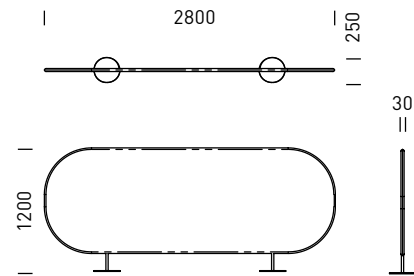

DIMENSIONS

BL120L-20
120° Angle - Back positioned to LHS

BL120R-20
120° Angle - Back positioned to RHS

BL120E-20
120° Angle - Back Centred

BL120L-28

120° Angle - Back positioned to LHS

BL120R-28

120° Angle - Back positioned to RHS

BL120LE-28

120° Angle LHS - Back Centred

BL120RE-28

120° Angle - Back Centred

BLSL-165 Straight - Back positioned to LHS

BLSL-215 Straight - Back positioned to LHS

BLSR-165 Straight - Back positioned to RHS

BLSR-215 Straight - Back positioned to RHS

BLSE-165 Straight - Back Centred

BLSE-215 Straight - Back Centred

B0120E-20
120° Angle Ottoman

B0120L-28
120° Angle Ottoman - LHS

B0120R-28
120° Angle Ottoman - RHS

B0S-165
Straight Ottoman

B0S-215
Straight Ottoman

BTCM-12 Coffee Table
- Metal Top, Colour: Dune

BS-20
Freestanding Screen

BS-28
Freestanding Screen

BTCL-12 Coffee Table
- Compact Laminate Top, Colour: Black