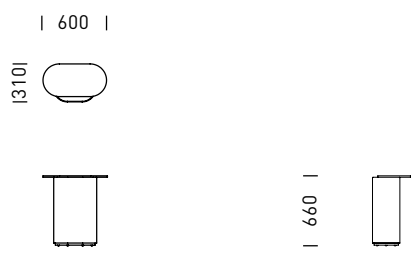

BTLM-6 Laptop Table
- Metal Top, Colour: Dune

BTP1M-12 Single Planter Table
- Metal Top, Colour: Dune

BTP2M-12 Double Planter Table
- Metal Top, Colour: Dune

BTLL-6 Laptop Table
- Compact Laminate Top, Colour: Black

BTP1L-12 Single Planter Table
- Compact Laminate Top, Colour: Black

BTP2L-12 Double Planter Table
- Compact Laminate Top, Colour: Black

CONFIGURATIONS

[Drawings not to scale]

01

BL120E-20 Lounge (3)

03

BLSR-165 Lounge
BLSL-215 Lounge
BS-28 Screen
BTP1M-12 Planter