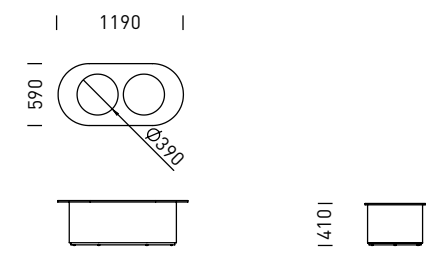

DIMENSIONS

BL120L-20
120° Angle - Back positioned to LHS

BL120R-20
120° Angle - Back positioned to RHS

BL120E-20
120° Angle - Back Centred

BL120L-28

120° Angle - Back positioned to LHS

BL120R-28

120° Angle - Back positioned to RHS

BTLM-6 Laptop Table
- Metal Top, Colour: Dune

BTP1M-12 Single Planter Table
- Metal Top, Colour: Dune

BTP2M-12 Double Planter Table
- Metal Top, Colour: Dune

BTLL-6 Laptop Table
- Compact Laminate Top, Colour: Black

BTP1L-12 Single Planter Table
- Compact Laminate Top, Colour: Black

BTP2L-12 Double Planter Table
- Compact Laminate Top, Colour: Black

CONFIGURATIONS

[Drawings not to scale]

01

BL120E-20 Lounge (3)

03

BLSR-165 Lounge
BLSL-215 Lounge
BS-28 Screen
BTP1M-12 Planter