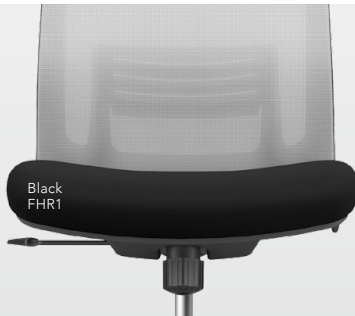

Back Colors

Gray Body

Light Gray Mesh

Black Body

Black Mesh

Seat Colors

Black
FHR1

Gray
FHR2

Orange
FHR8

Blue
FHR6

Green
FHR5

Red
FHR9

Armrest Type

3D Adjustable Arms

Armless

Base Type

Polished (Black/Gray Body)

Black (Black Body)

Gray (Gray Body)