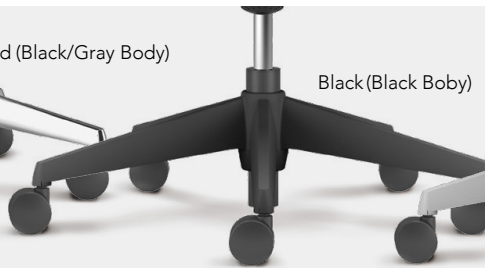

Back Colors

Gray Body

Light Gray Mesh

Black Body

Black Mesh

Seat Colors

Black
FHR1

Gray
FHR2

Orange
FHR8

Blue
FHR6

Green
FHR5

Red
FHR9

Armrest Type

3D Adjustable Arms

Armless

Base Type

Polished (Black/Gray Body)

Black (Black Body)

Gray (Gray Body)