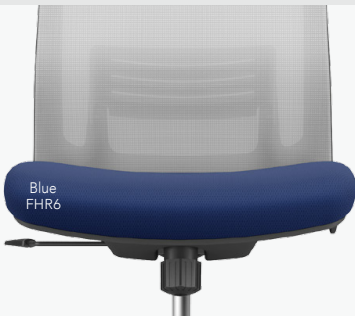

Back Colors

Gray Body

Light Gray Mesh

Black Body

Black Mesh

Seat Colors

Black
FHR1

Gray
FHR2

Orange
FHR8

Blue
FHR6

Green
FHR5

Red
FHR9

Armrest Type

3D Adjustable Arms

Armless

Base Type

Polished (Black/Gray Body)

Black (Black Body)

Gray (Gray Body)