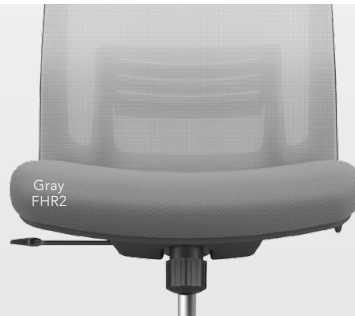

Back Colors

Gray Body

Light Gray Mesh

Black Body

Black Mesh

Seat Colors

Black
FHR1

Gray
FHR2

Orange
FHR8

Blue
FHR6

Green
FHR5

Red
FHR9

Armrest Type

3D Adjustable Arms

Armless

Base Type

Polished (Black/Gray Body)

Black (Black Body)

Gray (Gray Body)