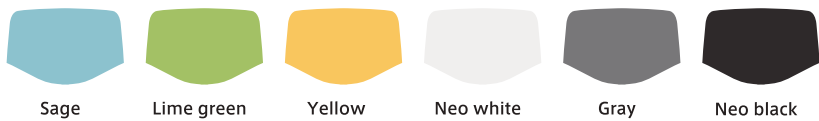

* mm (inch)

Swivel Chair

			
Basic 475W × 560D × 425~517SH-805~897H (18 3/4" W × 22 1/8" D × 16 3/4~20 3/8" SH-31 3/4~35 3/8" H)	with Armrest 565W × 560D × 425~517SH-805~897H (22 1/4" W × 22 1/8" D × 16 3/4~20 3/8" SH-31 3/4~35 3/8" H)	with A4 Tablet 550W × 640D × 425~517SH-805~897H (21 3/4" W × 25 1/4" D × 16 3/4~20 3/8" SH-31 3/4~35 3/8" H)	with Armrest & A4 Tablet 595W × 640D × 425~517SH-805~897H (23 1/2" W × 25 1/4" D × 16 3/4~20 3/8" SH-31 3/4~35 3/8" H)

Color

Shell

Frame

Fabric

■ 3D Knit

Medium gray FSG2	Black FSF1	Medium blue FSF3	Sage FSG7	Lime green FSF5	Yellow FSG9	Red FSF9
---------------------	---------------	---------------------	--------------	--------------------	----------------	-------------

■ Interlock

Beige FXW2	Dark brown FXW3	Gray FXW1	Dark Gray FXW0	Indigo FXW4	Sage FXW9	Dark green FXW5	Yellow FXW7	Terracotta FXW6	Pale pink FXW8
---------------	--------------------	--------------	-------------------	----------------	--------------	--------------------	----------------	--------------------	-------------------

■ Synthetic leather

Neo black PB20	Sage PD31	Lime green PD32	Yellow PD33
-------------------	--------------	--------------------	----------------