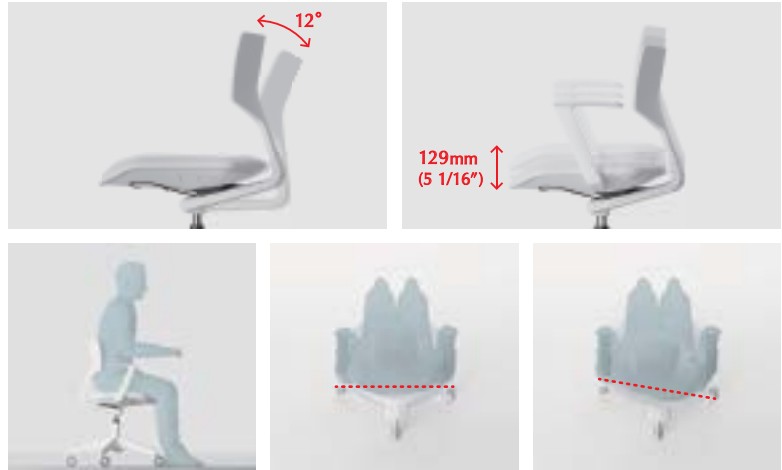

Features

Full, responsive back support. Specere tilts slightly forward and through to a 12° recline. The backrest also tracks natural movement, flexing from side to side. Control the height using a simple steel pin. Specere does the rest responsively.

High Stool

Body, Base Colors and Fabric

White

Black

Light Greige

Sage

Dark Gray

Dark Green