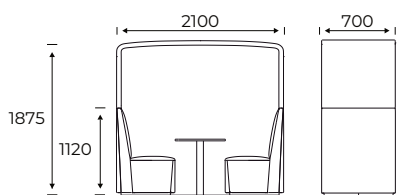

FourLikes®, Corner, Low Back Left, 2100

FourLikes®, Corner, High Back Right, 2100

FourLikes®, Corner, High Back Left, 2100

FourLikes®, Convex 120 Low back, 1350

FourLikes®, Convex 120 High back, 1350

FourLikes®, Concave 120 Low back, 1400

FourLikes®, Concave 120 High back, 1400

FourLikes® Meet Dimensions

FourLikes® Meet, 700

FourLikes® Meet, 1400

Quality and environment

At Ocee & Four Design, we care about sustainability. We strive to reduce our impact by producing quality furniture in a sustainable manner. Find out more about our journey on [Oceeandfour.com](https://oceeandfour.com) ↗