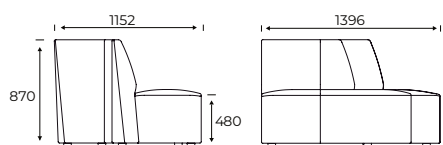

FourLikes®, Corner, Low Back Left, 2100

FourLikes®, Corner, High Back Right, 2100

FourLikes®, Corner, High Back Left, 2100

FourLikes®, Convex 120 Low back, 1350

FourLikes®, Convex 120 High back, 1350

FourLikes®, Concave 120 Low back, 1400

FourLikes®, Concave 120 High back, 1400

FourLikes® Meet Dimensions

FourLikes® Meet, 700

FourLikes® Meet, 1400

Quality and environment

At Ocee & Four Design, we care about sustainability. We strive to reduce our impact by producing quality furniture in a sustainable manner. Find out more about our journey on [Oceeandfour.com](https://oceeandfour.com) ↗