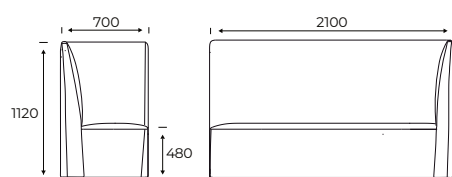

FourLikes®, Corner, High Back Left, 2100