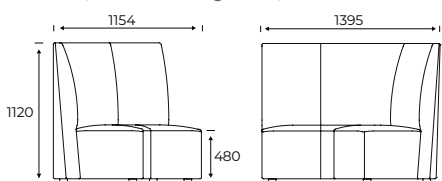

FourLikes®, Corner, Low Back Left, 2100

FourLikes®, Corner, High Back Right, 2100

FourLikes®, Corner, High Back Left, 2100

FourLikes®, Convex 120 Low back, 1350

FourLikes®, Convex 120 High back, 1350

FourLikes®, Concave 120 Low back, 1400

FourLikes®, Concave 120 High back, 1400

FourLikes® Meet Dimensions

FourLikes® Meet, 700

FourLikes® Meet, 1400

Quality and environment

At Ocee & Four Design, we care about sustainability. We strive to reduce our impact by producing quality furniture in a sustainable manner. Find out more about our journey on [Oceeandfour.com](https://oceeandfour.com) ↗