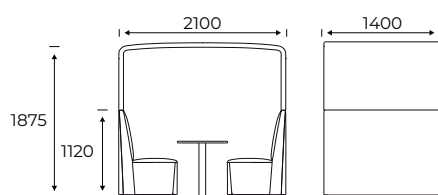

FourLikes®, Concave 120 High back, 1400

FourLikes® Meet Dimensions

FourLikes® Meet, 700

FourLikes® Meet, 1400

Quality and environment

At Ocee & Four Design, we care about sustainability. We strive to reduce our impact by producing quality furniture in a sustainable manner. Find out more about our journey on [Oceeandfour.com](https://oceeandfour.com) ↗