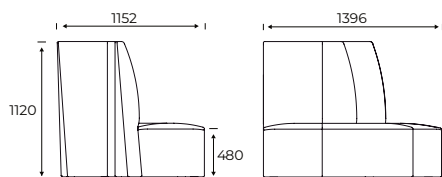

FourLikes®, Corner, Low Back Left, 2100

FourLikes®, Corner, High Back Right, 2100

FourLikes®, Corner, High Back Left, 2100

FourLikes®, Convex 120 Low back, 1350

FourLikes®, Convex 120 High back, 1350

FourLikes®, Concave 120 Low back, 1400

FourLikes®, Concave 120 High back, 1400

FourLikes® Meet Dimensions

FourLikes® Meet, 700

FourLikes® Meet, 1400

Quality and environment

At Ocee & Four Design, we care about sustainability. We strive to reduce our impact by producing quality furniture in a sustainable manner. Find out more about our journey on [Oceeandfour.com](https://oceeandfour.com) ↗