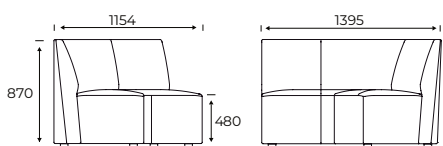

FourLikes®, Corner, Low Back Left, 2100

FourLikes®, Corner, High Back Right, 2100

FourLikes®, Corner, High Back Left, 2100

FourLikes®, Convex 120 Low back, 1350

FourLikes®, Convex 120 High back, 1350

FourLikes®, Concave 120 Low back, 1400

FourLikes®, Concave 120 High back, 1400

FourLikes® Meet Dimensions

FourLikes® Meet, 700

FourLikes® Meet, 1400

Quality and environment

At Ocee & Four Design, we care about sustainability. We strive to reduce our impact by producing quality furniture in a sustainable manner. Find out more about our journey on [Oceeandfour.com](https://oceeandfour.com) ↗