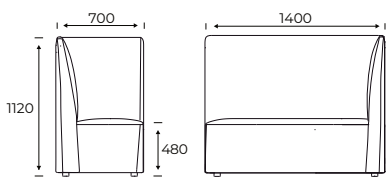

FourLikes®, Corner, High Back, 700

FourLikes®, Corner, Low Back right, 1400

FourLikes®, Corner, High Back right, 1400

FourLikes®, Corner, High Back Right, 1400

FourLikes®, Corner, High Back Left, 1400

FourLikes®, Corner, Low Back Right, 2100

FourLikes®, Corner, Low Back Left, 2100

FourLikes®, Corner, High Back Right, 2100

FourLikes®, Corner, High Back Left, 2100

FourLikes®, Convex 120 Low back, 1350

FourLikes®, Convex 120 High back, 1350

FourLikes®, Concave 120 Low back, 1400

FourLikes®, Concave 120 High back, 1400

FourLikes® Meet Dimensions

FourLikes® Meet, 700

FourLikes® Meet, 1400

Quality and environment

At Ocee & Four Design, we care about sustainability. We strive to reduce our impact by producing quality furniture in a sustainable manner. Find out more about our journey on [Oceeandfour.com](https://oceeandfour.com) ↗