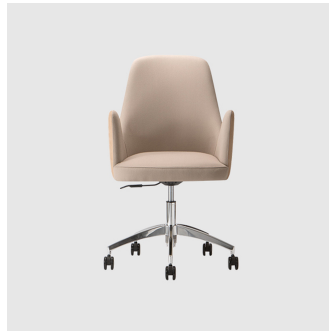

W 510 D 580 H 910 | SH 460 (mm)

MATERIALS

Body: Inner steel frame, covered with high density mould-injected polyurethane FR foam

Upholstery: Shell fully upholstered in house fabrics/leathers or COM/COL

Base: Polished aluminium

Glides: Plastic glides

COLLECTION

Adima 01 4-Way Pedestal

CHAIR
TORRE

Adima 04 4-Way Pedestal

ARMCHAIR
TORRE

Adima 01 4-Way Swivel

MEETING CHAIR
TORRE

Adima 04 4-Way Swivel

MEETING ARMCHAIR
TORRE

Adima 01 5-Way Castor

TASK CHAIR
TORRE

Adima 04 5-Way Castor

TASK ARMCHAIR
TORRE

Adima 01 Metal 4-Leg

CHAIR
TORRE