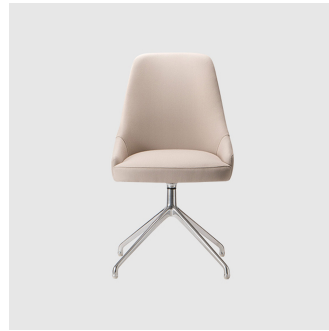

W 510 D 580 H 910 | SH 460 (mm)

MATERIALS

Body: Inner steel frame, covered with high density mould-injected polyurethane FR foam

Upholstery: Shell fully upholstered in house fabrics/leathers or COM/COL

Base: Polished aluminium

Glides: Plastic glides

COLLECTION

Adima 01 4-Way Pedestal

CHAIR
TORRE

Adima 04 4-Way Pedestal

ARMCHAIR
TORRE

Adima 01 4-Way Swivel

MEETING CHAIR
TORRE

Adima 04 4-Way Swivel

MEETING ARMCHAIR
TORRE

Adima 01 5-Way Castor

TASK CHAIR
TORRE

Adima 04 5-Way Castor

TASK ARMCHAIR
TORRE

Adima 01 Metal 4-Leg

CHAIR
TORRE