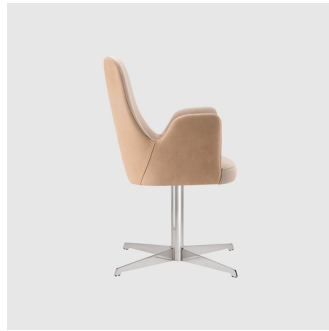

W 510 D 580 H 910 | SH 460 (mm)

MATERIALS

Body: Inner steel frame, covered with high density mould-injected polyurethane FR foam

Upholstery: Shell fully upholstered in house fabrics/leathers or COM/COL

Base: Polished aluminium

Glides: Plastic glides

COLLECTION

Adima 01 4-Way Pedestal

CHAIR
TORRE

Adima 04 4-Way Pedestal

ARMCHAIR
TORRE

Adima 01 4-Way Swivel

MEETING CHAIR
TORRE