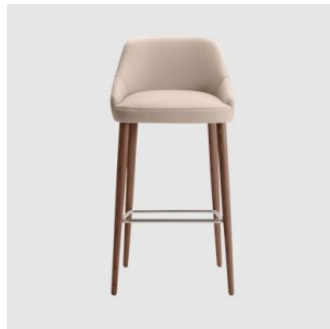

Adima 07 Timber 4-Leg
STOOL
TORRE

SYDNEY
5/50 Stanley Street
Darlinghurst

+61293581155

MELBOURNE
11 Stanley Street
Collingwood

+61394170781

ownworld.com.au