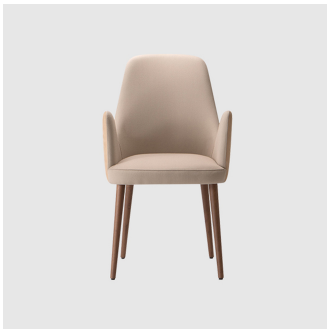

Adima 04 Timber 4-Leg
ARMCHAIR
TORRE