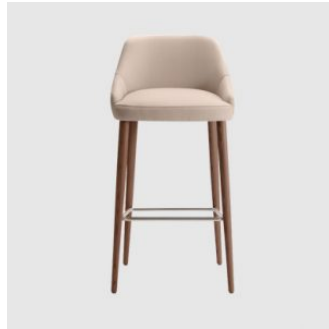

Adima 07 Pedestal
STOOL
TORRE

Adima 07 Sled
STOOL
TORRE

Adima 01 Timber 4-Leg
CHAIR
TORRE

Adima 04 Timber 4-Leg
ARMCHAIR
TORRE

Adima 07 Timber 4-Leg
STOOL
TORRE

SYDNEY
5/50 Stanley Street
Darlinghurst

+61293581155