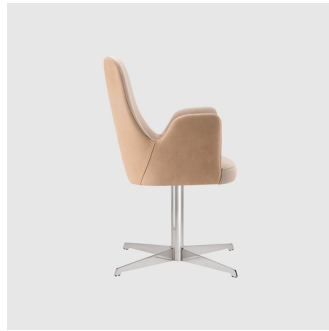

W 510 D 580 H 910 | SH 460 (mm)

MATERIALS

Body: Inner steel frame, covered with high density mould-injected polyurethane FR foam

Upholstery: Shell fully upholstered in house fabrics/leathers or COM/COL

Base: Solid conical Ash wood legs, stained to house colour

Glides: Plastic glides

COLLECTION

Adima 01 4-Way Pedestal

CHAIR
TORRE

Adima 04 4-Way Pedestal

ARMCHAIR
TORRE

Adima 01 4-Way Swivel

MEETING CHAIR
TORRE