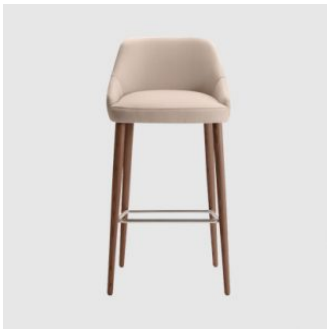

Adima 07 Timber 4-Leg
STOOL
TORRE

SYDNEY
5/50 Stanley Street
Darlinghurst

+61293581155

MELBOURNE
11 Stanley Street
Collingwood

+61394170781

ownworld.com.au