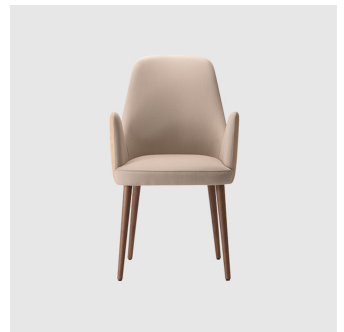

Adima 04 Timber 4-Leg
ARMCHAIR
TORRE