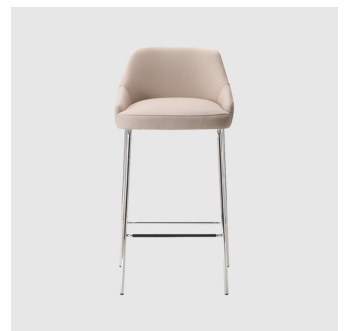

Adima 07 Metal 4-Leg

STOOL
TORRE

SYDNEY
5/50 Stanley Street
Darlinghurst

+61 2 9358 1155

MELBOURNE
11 Stanley Street
Collingwood

+61 3 9417 0781

ownworld.com.au