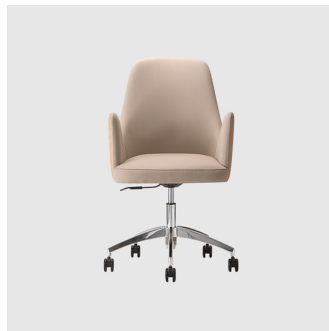

Base: Polished aluminium

Castors: Black castors

COLLECTION

Adima 01 4-Way Pedestal

CHAIR
TORRE

Adima 04 4-Way Pedestal

ARMCHAIR
TORRE

Adima 01 4-Way Swivel

MEETING CHAIR
TORRE

Adima 04 4-Way Swivel

MEETING ARMCHAIR
TORRE

Adima 01 5-Way Castor

TASK CHAIR
TORRE

Adima 04 5-Way Castor

TASK ARMCHAIR
TORRE

Adima 01 Metal 4-Leg