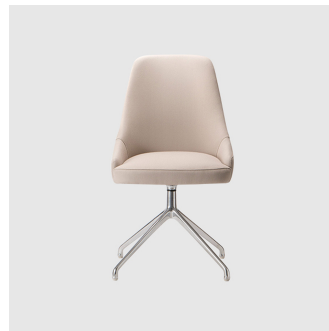

ownworld.com.au

DIMENSIONS

ADIMA-04-BASE 106

W 520 D 580 H 910 | SH 460 AH 690 (mm)

MATERIALS

Body: Inner steel frame, covered with high density mould-injected polyurethane FR foam

Upholstery: Shell fully upholstered in house fabrics/leathers or COM/COL

Base: Polished aluminium

Castors: Black castors

COLLECTION

Adima 01 4-Way Pedestal

CHAIR
TORRE

Adima 04 4-Way Pedestal

ARMCHAIR
TORRE

Adima 01 4-Way Swivel