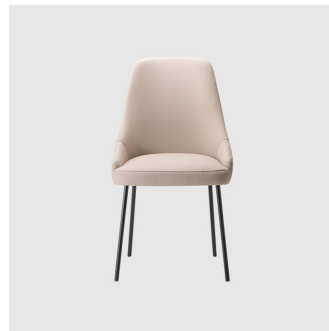

Base: Polished aluminium

Castors: Black castors

COLLECTION

Adima 01 4-Way Pedestal

CHAIR
TORRE

Adima 04 4-Way Pedestal

ARMCHAIR
TORRE

Adima 01 4-Way Swivel

MEETING CHAIR
TORRE

Adima 04 4-Way Swivel

MEETING ARMCHAIR
TORRE

Adima 01 5-Way Castor

TASK CHAIR
TORRE

Adima 04 5-Way Castor

TASK ARMCHAIR
TORRE

Adima 01 Metal 4-Leg