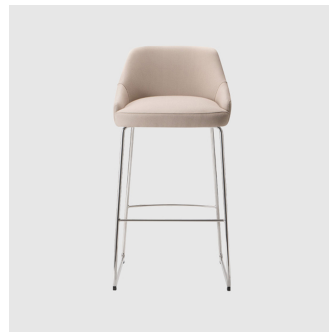

Adima 07 Sled
STOOL
TORRE