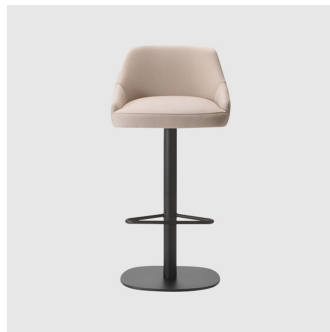

Adima 07 Pedestal
STOOL
TORRE