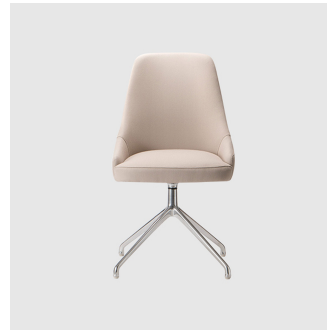

Base: Tubular steel frame, to selected finish

Glides: Plastic glides

COLLECTION

Adima 01 4-Way Pedestal

CHAIR
TORRE

Adima 04 4-Way Pedestal

ARMCHAIR
TORRE

Adima 01 4-Way Swivel