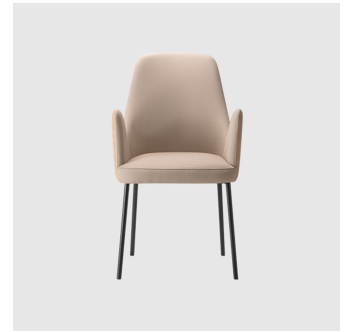

Adima 04 Metal 4-Leg

ARMCHAIR
TORRE

SYDNEY
5/50 Stanley Street
Darlinghurst

+61 2 9358 1155

MELBOURNE
11 Stanley Street
Collingwood

+61 3 9417 0781

ownworld.com.au