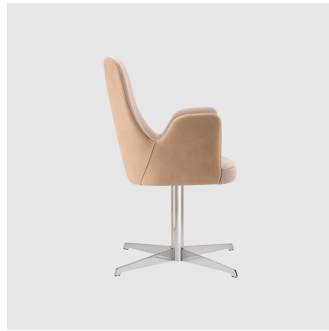

Base: Solid conical Ash wood legs, stained to house colour

Glides: Plastic glides

COLLECTION

Adima 01 4-Way Pedestal

CHAIR
TORRE

Adima 04 4-Way Pedestal

ARMCHAIR
TORRE

Adima 01 4-Way Swivel