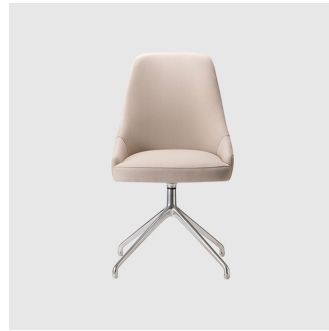

Base: Solid conical Ash wood legs, stained to house colour

Glides: Plastic glides

COLLECTION

Adima 01 4-Way Pedestal

CHAIR
TORRE

Adima 04 4-Way Pedestal

ARMCHAIR
TORRE

Adima 01 4-Way Swivel