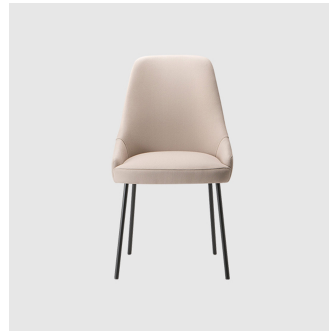

Base: Solid conical Ash wood legs, stained to house colour

Glides: Plastic glides

COLLECTION

Adima 01 4-Way Pedestal

CHAIR
TORRE

Adima 04 4-Way Pedestal

ARMCHAIR
TORRE

Adima 01 4-Way Swivel

MEETING CHAIR
TORRE

Adima 04 4-Way Swivel

MEETING ARMCHAIR
TORRE

Adima 01 5-Way Castor

TASK CHAIR
TORRE

Adima 04 5-Way Castor

TASK ARMCHAIR
TORRE

Adima 01 Metal 4-Leg