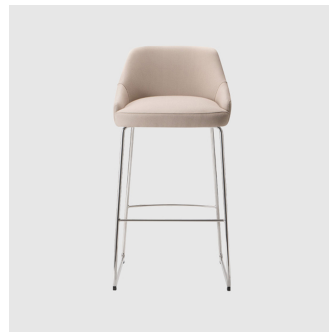

ARMCHAIR  
TORRE

SYDNEY  
5/50 Stanley Street  
Darlinghurst

+61 2 9358 1155

MELBOURNE  
11 Stanley Street  
Collingwood

+61 3 9417 0781

**ownworld.com.au**

**Adima 07 Metal 4-Leg**  
STOOL  
TORRE

**Adima 07 Pedestal**  
STOOL  
TORRE