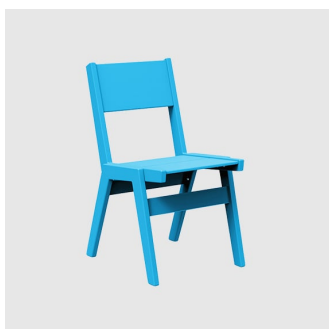

Alfresco
STACKING CHAIR
LOLL DESIGNS

SYDNEY
5/50 Stanley Street
Darlinghurst

+61 2 9358 1155

MELBOURNE
11 Stanley Street
Collingwood

+61 3 9417 0781

ownworld.com.au