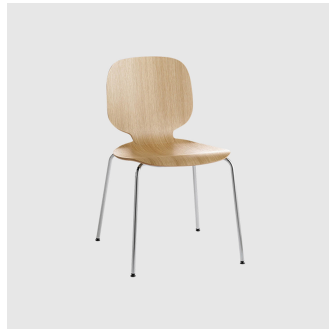

Alis 5-Way Castor

CRASSEVIG

DESIGN PALOMBA-SERAFINI
CRASSEVIG, ITALY

Generously proportioned with its delicate and refined shape, Alis graces every setting while guaranteeing maximum seating comfort. The milled detail at the base of the backrest adds to its simplistic elegance and refined shape.

Alis is available as a 4 Leg stacking chair, 4-Way swivel, 5-Way Castor and a Low Lounge chair.

PRICING

\$1690 — \$2010 Trade pricing ex GST
Min = entry level, max = premium finishes

Contact us for volume pricing

Upholstery: Fire retardant foam, with seat only or fully upholstered in house fabric/leather or COM/COL

Base: Constructed from die cast Aluminium

Castors: Polymer soft tread castors

COLLECTION

Alis
LOUNGE CHAIR
CRASSEVIG