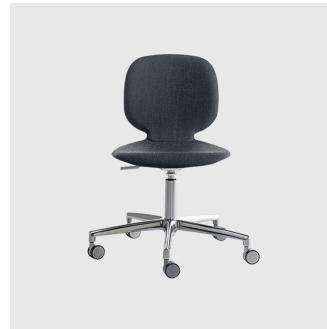

Alis 5-Way Castor
TASK CHAIR
CRASSEVIG

SYDNEY
5/50 Stanley Street
Darlinghurst

+61 2 9358 1155

MELBOURNE
11 Stanley Street
Collingwood

+61 3 9417 0781

ownworld.com.au