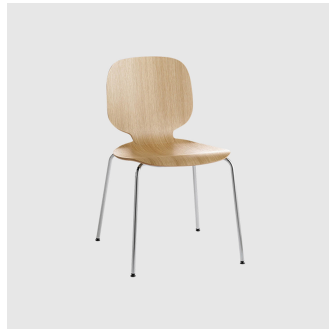

Alis

CRASSEVIG

DESIGN PALOMBA-SERAFINI
CRASSEVIG, ITALY

Generously proportioned with its delicate and refined shape, Alis graces every setting while guaranteeing maximum seating comfort. The milled detail at the base of the backrest adds to its simplistic elegance and refined shape.

Upholstery: Fire retardant foam, with seat only or fully upholstered in house fabric/leather or COM/COL

Base: High resilient 18mm DIA steel, to selected finish

Glides: Adjustable tilting plastic glides or felt glides for timber floors

COLLECTION

Alis
LOUNGE CHAIR
CRASSEVIG

Alis
STACKING CHAIR
CRASSEVIG

Alis 5-Way Castor
TASK CHAIR
CRASSEVIG

SYDNEY
5/50 Stanley Street
Darlinghurst

+61 2 9358 1155

MELBOURNE
11 Stanley Street
Collingwood

+61 3 9417 0781