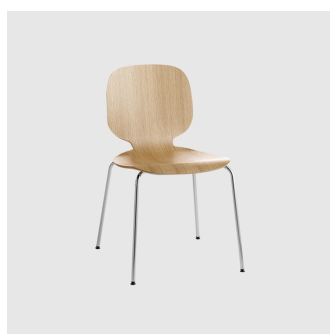

MATERIALS

Shell: 11mm moulded plywood, finished to timber veneer, stained, lacquered or laminated to house colour

Upholstery: Fire retardant foam, with seat only or fully upholstered in house fabric/leather or COM/COL

Base: High resilient 18mm DIA steel, to selected finish

Glides: Adjustable tilting plastic glides or felt glides for timber floors

COLLECTION

Alis
LOUNGE CHAIR
CRASSEVIG

Alis
STACKING CHAIR
CRASSEVIG

Alis 5-Way Castor
TASK CHAIR
CRASSEVIG