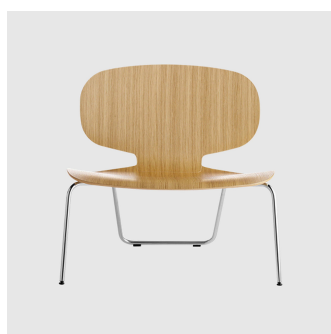

MATERIALS

Shell: 11mm moulded plywood, finished to timber veneer, stained, lacquered or laminated to house colour

Upholstery: Fire retardant foam, with seat only or fully upholstered in house fabric/leather or COM/COL

Base: High resilient 18mm DIA steel, to selected finish

Glides: Adjustable tilting plastic glides or felt glides for timber floors

COLLECTION

Alis
LOUNGE CHAIR
CRASSEVIG

Alis
STACKING CHAIR
CRASSEVIG

Alis 5-Way Castor
TASK CHAIR
CRASSEVIG