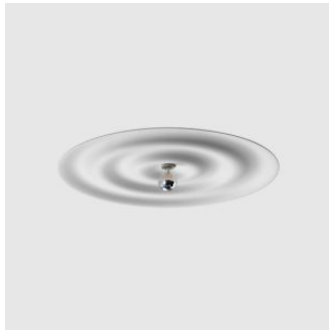

Crafted with careful attention to detail, it features a concave shade that gently diffuses light, creating a soft, ambient glow.

Its minimalist form and balanced proportions make it highly versatile, allowing it to sit comfortably within a range of interior styles, from dining rooms and living spaces to hospitality environments.

+61 3 9417 0781

ownworld.com.au

DIMENSIONS

690 dia | H230 (mm)

MATERIALS

Aluminium to Grey White, Signal White, Raw Aluminium finish
Technical Info: Refer to technical sheet

COLLECTION

Alma
PENDANT LIGHT
WÄSTBERG