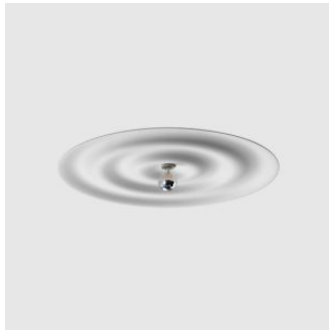

DIMENSIONS

---

690 dia (mm)

MATERIALS

Aluminium to Grey White, Signal White, Raw Aluminium finish
Technical Info: Refer to technical sheet

COLLECTION

Alma
PENDANT LIGHT
WÄSTBERG