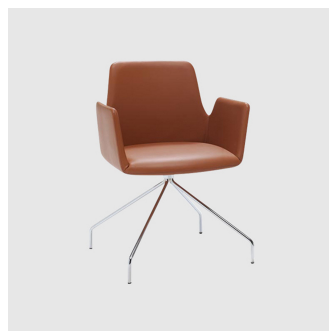

## *Altea High Back 5-Way Castor*

**INCLASS**

**DESIGN** JORGE PENSI  
INCLASS, SPAIN

Altea is a collection of supremely comfortable armchairs, available in two backrest heights and with various base options. The wide selection of versions combined with its smooth, embracing curves make the Altea the perfect seating solution over a broad range of applications and in a variety of spaces.

Altea XL High Back is available on a 5-Way Castor base.

## COLLECTION

**Altea High Back 5-Way Castor**  
EXECUTIVE ARMCHAIR  
INCLASS

**Altea High Back 4-Way Swivel**  
EXECUTIVE ARMCHAIR  
INCLASS

**Altea LB 4-Leg**  
ARMCHAIR  
INCLASS

**Altea LB 4-Way Swivel**  
MEETING ARMCHAIR  
INCLASS