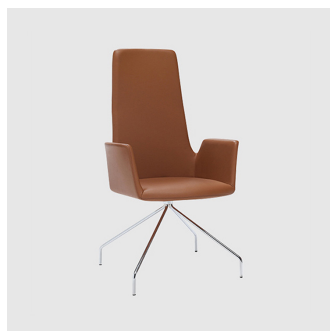

Altea High Back 4-Way Swivel
EXECUTIVE ARMCHAIR
INCLASS