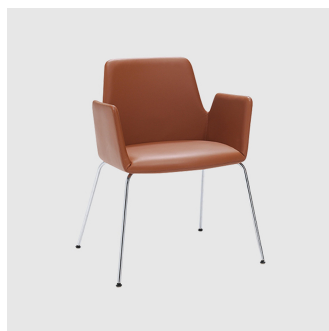

## *Altea High Back 5-Way Castor*

**INCLASS**

**DESIGN** JORGE PENSI  
INCLASS, SPAIN

Altea is a collection of supremely comfortable armchairs, available in two backrest heights and with various base options. The wide selection of versions combined with its smooth, embracing curves make the Altea the perfect seating solution over a broad range of applications and in a variety of spaces.

Altea Low Back is available on the following base options: 4 Leg, Timber 4 Leg, Sled, Cantilever, 4-Way Swivel, 5-Way Castor.

Altea High Back is available on the following base options: 4-Way Swivel and 5-Way Castor.

Altea XL High Back is available on a 5-Way Castor base.

## COLLECTION

**Altea High Back 5-Way Castor**  
EXECUTIVE ARMCHAIR  
INCLASS

**Altea High Back 4-Way Swivel**  
EXECUTIVE ARMCHAIR  
INCLASS

**Altea LB 4-Leg**  
ARMCHAIR  
INCLASS

**Altea LB 4-Way Swivel**  
MEETING ARMCHAIR  
INCLASS