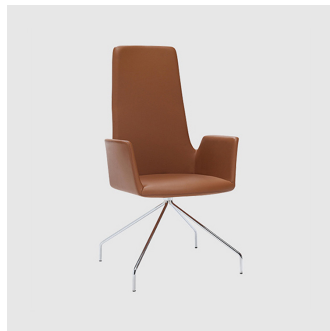

Altea LB 4-Leg

DESIGN JORGE PENSI
INCLASS, SPAIN

Altea is a collection of supremely comfortable armchairs, available in two backrest heights and with various base options. The wide selection of versions combined with its smooth, embracing curves make the Altea the perfect seating solution over a broad range of applications and in a variety of spaces.

Altea Low Back is available on the following base options: 4 Leg, Timber 4 Leg, Sled, Cantilever, 4-Way Swivel, 5-Way Castor.

Altea High Back is available on the following base options: 4-Way Swivel and 5-Way Castor.

Internal Structure: Constructed from steel, covered with high density, high resilience CMHR mould-injected polyurethane FR foam

Upholstery: Seat and back fully upholstered in house fabric/leather or COM/COL

Base: 18mm steel tube, to selected house finish

Glides: Standard plastic glides or felt glides for timber floors

COLLECTION

Altea High Back 5-Way Castor
EXECUTIVE ARMCHAIR
INCLASS

Altea High Back 4-Way Swivel
EXECUTIVE ARMCHAIR
INCLASS