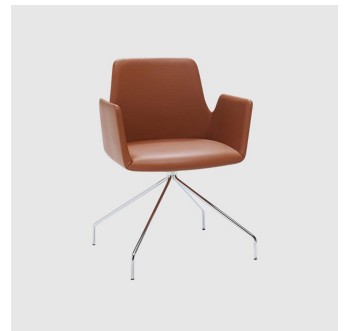

Altea LB 4-Leg

DESIGN JORGE PENSI
INCLASS, SPAIN

Altea is a collection of supremely comfortable armchairs, available in two backrest heights and with various base options. The wide selection of versions combined with its smooth, embracing curves make the Altea the perfect seating solution over a broad range of applications and in a variety of spaces.

Altea Low Back is available on the following base options: 4 Leg, Timber 4 Leg, Sled, Cantilever, 4-Way Swivel, 5-Way Castor.

Altea High Back is available on the following base options: 4-Way Swivel and 5-Way Castor.

Base: 18mm steel tube, to selected house finish

Glides: Standard plastic glides or felt glides for timber floors

COLLECTION

Altea High Back 5-Way Castor
EXECUTIVE ARMCHAIR
INCLASS

Altea High Back 4-Way Swivel
EXECUTIVE ARMCHAIR
INCLASS

Altea LB 4-Leg
ARMCHAIR
INCLASS

Altea LB 4-Way Swivel
MEETING ARMCHAIR
INCLASS

Altea LB 5-Way Castor
TASK ARMCHAIR
INCLASS

Altea LB Cantilever
MEETING ARMCHAIR
INCLASS

Altea LB Sled
ARMCHAIR
INCLASS

Altea LB Timber 4-Leg
ARMCHAIR
INCLASS