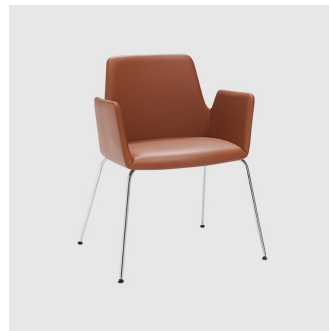

Altea LB 4-Leg

DESIGN JORGE PENSI
INCLASS, SPAIN

Altea is a collection of supremely comfortable armchairs, available in two backrest heights and with various base options. The wide selection of versions combined with its smooth, embracing curves make the Altea the perfect seating solution over a broad range of applications and in a variety of spaces.

Altea Low Back is available on the following base options: 4 Leg, Timber 4 Leg, Sled, Cantilever, 4-Way Swivel, 5-Way Castor.

Altea High Back is available on the following base options: 4-Way Swivel and 5-Way Castor.

Base: 18mm steel tube, to selected house finish

Glides: Standard plastic glides or felt glides for timber floors

COLLECTION

Altea High Back 5-Way Castor
EXECUTIVE ARMCHAIR
INCLASS

Altea High Back 4-Way Swivel
EXECUTIVE ARMCHAIR
INCLASS

Altea LB 4-Leg
ARMCHAIR
INCLASS

Altea LB 4-Way Swivel
MEETING ARMCHAIR
INCLASS

Altea LB 5-Way Castor
TASK ARMCHAIR
INCLASS

Altea LB Cantilever
MEETING ARMCHAIR
INCLASS

Altea LB Sled
ARMCHAIR
INCLASS

Altea LB Timber 4-Leg
ARMCHAIR
INCLASS