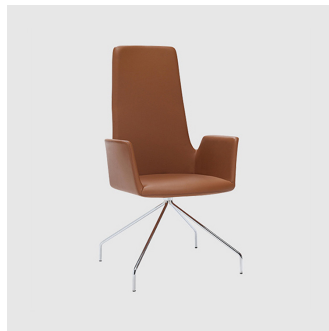

Altea LB Cantilever

INCLASS

DESIGN JORGE PENSI
INCLASS, SPAIN

Altea is a collection of supremely comfortable armchairs, available in two backrest heights and with various base options. The wide selection of versions combined with its smooth, embracing curves make the Altea the perfect seating solution over a broad range of applications and in a variety of spaces.

Altea Low Back is available on the following base options: 4 Leg, Timber 4 Leg, Sled, Cantilever, 4-Way Swivel, 5-Way Castor.

Altea High Back is available on the following base options: 4-Way Swivel and 5-Way Castor.

Upholstery: Seat and back fully upholstered in house fabric/leather or COM/COL

Base: 12mm solid steel rod, to selected house finish

Glides: Standard plastic glides or felt glides for timber floors

COLLECTION

Altea High Back 5-Way Castor
EXECUTIVE ARMCHAIR
INCLASS

Altea High Back 4-Way Swivel
EXECUTIVE ARMCHAIR
INCLASS

Altea LB 4-Leg
ARMCHAIR
INCLASS

Altea LB 4-Way Swivel
MEETING ARMCHAIR
INCLASS

Altea LB 5-Way Castor
TASK ARMCHAIR
INCLASS