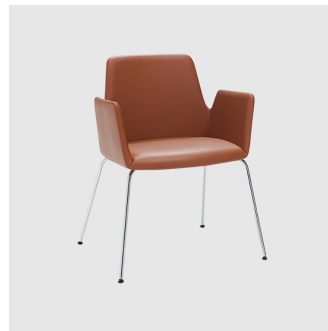

Altea LB Cantilever

INCLASS

DESIGN JORGE PENSI
INCLASS, SPAIN

Altea is a collection of supremely comfortable armchairs, available in two backrest heights and with various base options. The wide selection of versions combined with its smooth, embracing curves make the Altea the perfect seating solution over a broad range of applications and in a variety of spaces.

Altea Low Back is available on the following base options: 4 Leg, Timber 4 Leg, Sled, Cantilever, 4-Way Swivel, 5-Way Castor.

Altea High Back is available on the following base options: 4-Way Swivel and 5-Way Castor.

Upholstery: Seat and back fully upholstered in house fabric/leather or COM/COL

Base: 12mm solid steel rod, to selected house finish

Glides: Standard plastic glides or felt glides for timber floors

COLLECTION

Altea High Back 5-Way Castor
EXECUTIVE ARMCHAIR
INCLASS

Altea High Back 4-Way Swivel
EXECUTIVE ARMCHAIR
INCLASS

Altea LB 4-Leg
ARMCHAIR
INCLASS

Altea LB 4-Way Swivel
MEETING ARMCHAIR
INCLASS

Altea LB 5-Way Castor
TASK ARMCHAIR
INCLASS