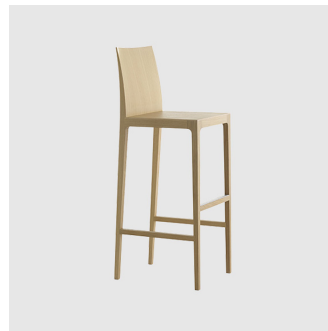

The Anna collection comprises of a 4 Leg side and stacking chair, armchair, lounge chair, bench and stool.

LEADTIME

12-14 Weeks

WARRANTY

3 Year Structural

CERTIFICATION

CATAS Certification
FSC Certification
ISO 9001:2008
ISO 14,001:2004
Product Stewardship Programme

Frame: Solid timber, stained or lacquered to selected house colour

Glides: Standard plastic glides or felt glides for timber floors

COLLECTION

Anna
STACKING CHAIR
CRASSEVIG

Anna
ARMCHAIR
CRASSEVIG

Anna
STOOL
CRASSEVIG