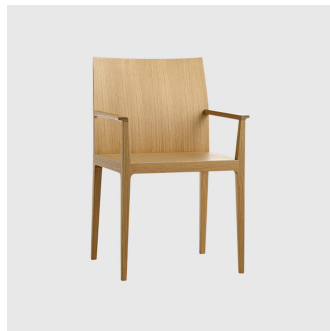

MATERIALS

Seat and Backrest: Constructed from 5mm moulded plywood, finished to timber veneer, stained or lacquered to house colour

Upholstery: Fire retardant foam, with seat upholstered in house fabric/leather or COM/COL

Frame: Solid timber, stained or lacquered to selected house colour

Glides: Standard plastic glides or felt glides for timber floors

COLLECTION

Anna
STACKING CHAIR
CRASSEVIG

Anna
ARMCHAIR
CRASSEVIG

Anna
STOOL
CRASSEVIG