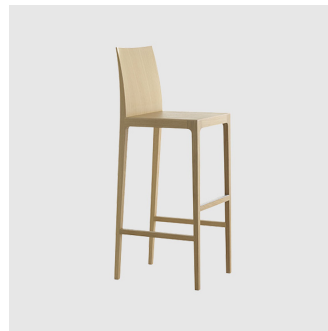

Anna
STOOL
CRASSEVIG