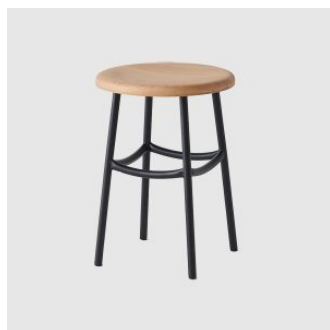

Archie Low
STOOL
DOWEL JONES

SYDNEY
5/50 Stanley Street
Darlinghurst

+61 2 9358 1155

MELBOURNE
11 Stanley Street
Collingwood

+61 3 9417 0781

ownworld.com.au