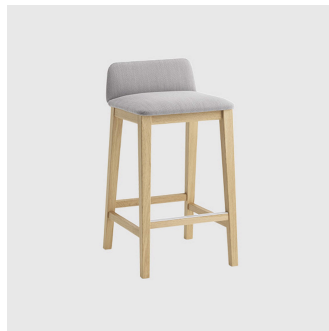

Aura
STOOL
CRASSEVIG