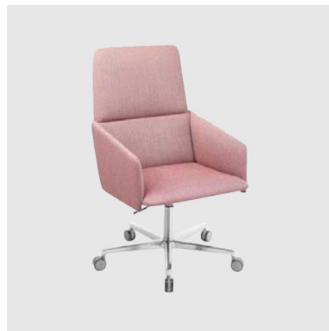

Aura Corporate 5-Way Castor
EXECUTIVE ARMCHAIR
CRASSEVIG