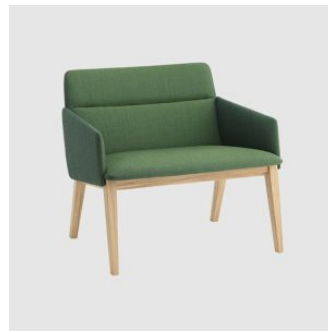

The Aura seating collection includes a 4-Leg (metal or timber), 4-Way swivel, 5-Way castor and fully upholstered base. Lounge chairs also compliment the range available with either metal or timber frames.

Base: Aluminium steel frame, to house finish

Castors: Polymer soft tread castors

COLLECTION

Aura
ARMCHAIR
CRASSEVIG

Aura
STOOL
CRASSEVIG

Aura Timber 4-Leg
LOUNGE CHAIR
CRASSEVIG

Aura 5-Way Castor
TASK ARMCHAIR
CRASSEVIG

Aura 5-Way Castor
TASK CHAIR
CRASSEVIG

Aura Mid Back 5-Way Castor
EXECUTIVE ARMCHAIR
CRASSEVIG

Aura High Back 5-Way Castor
EXECUTIVE ARMCHAIR
CRASSEVIG

Aura Sled
LOUNGE CHAIR
CRASSEVIG

SYDNEY
5/50 Stanley Street
Darlinghurst