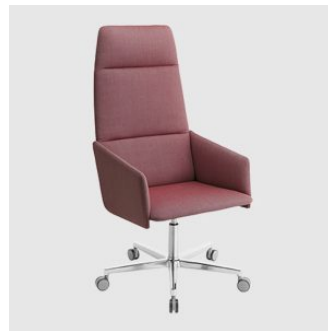

Designed to meet the specific requirements of the demanding contract market, Aura chairs and armchairs are available with numerous customisation options. A wide selection of base, arm and backrest options provide flexibility for use in a broad range of environments, including waiting, meeting and conferencing and workplace areas.

The Aura seating collection includes a 4-Leg (metal or timber), 4-Way swivel, 5-Way castor and fully upholstered base. Lounge chairs also compliment the range available with either metal or timber frames.

Base: Aluminium steel frame, to house finish

Castors: Polymer soft tread castors

COLLECTION

Aura
ARMCHAIR
CRASSEVIG

Aura
STOOL
CRASSEVIG

Aura Timber 4-Leg
LOUNGE CHAIR
CRASSEVIG

Aura 5-Way Castor
TASK ARMCHAIR
CRASSEVIG

Aura 5-Way Castor
TASK CHAIR
CRASSEVIG

Aura Mid Back 5-Way Castor
EXECUTIVE ARMCHAIR
CRASSEVIG

Aura High Back 5-Way Castor
EXECUTIVE ARMCHAIR
CRASSEVIG

Aura Sled
LOUNGE CHAIR
CRASSEVIG

SYDNEY
5/50 Stanley Street
Darlinghurst