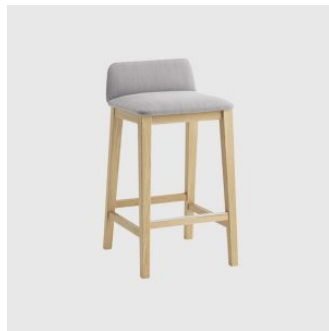

Aura
STOOL
CRASSEVIG