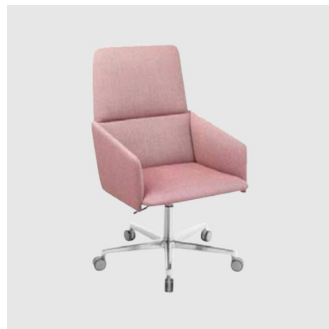

Aura Corporate 5-Way Castor
EXECUTIVE ARMCHAIR
CRASSEVIG