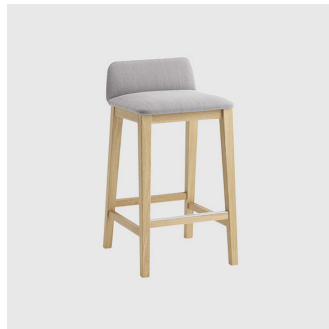

The Aura seating collection includes a 4-Leg (metal or timber), 4-Way swivel, 5-Way castor and fully upholstered base. Lounge chairs also compliment the range available with either metal or timber frames.

Optional Armrests: Aluminium steel frame, powdercoated to house colour

Base: Aluminium steel frame, to house finish

Castors: Polymer soft tread castors

COLLECTION

Aura
ARMCHAIR
CRASSEVIG

Aura
STOOL
CRASSEVIG