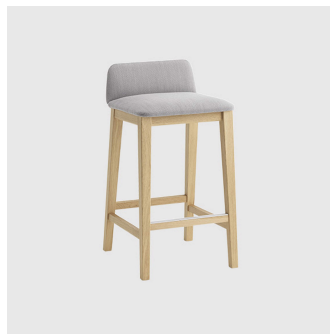

Aura
STOOL
CRASSEVIG