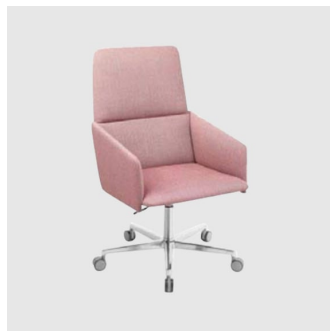

Aura Corporate 5-Way Castor
EXECUTIVE ARMCHAIR
CRASSEVIG