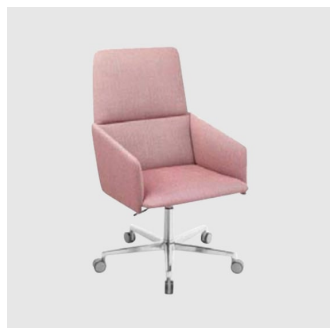

Aura Corporate 5-Way Castor
EXECUTIVE ARMCHAIR
CRASSEVIG