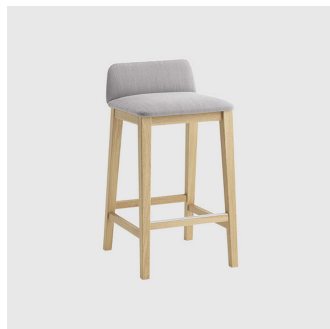

The Aura seating collection includes a 4-Leg (metal or timber), 4-Way swivel, 5-Way castor and fully upholstered base. Lounge chairs also compliment the range available with either metal or timber frames.

Optional Armrests: Aluminium steel frame, powdercoated to house colour

Base: Aluminium steel frame, to house finish

Castors: Polymer soft tread castors

COLLECTION

Aura
ARMCHAIR
CRASSEVIG

Aura
STOOL
CRASSEVIG